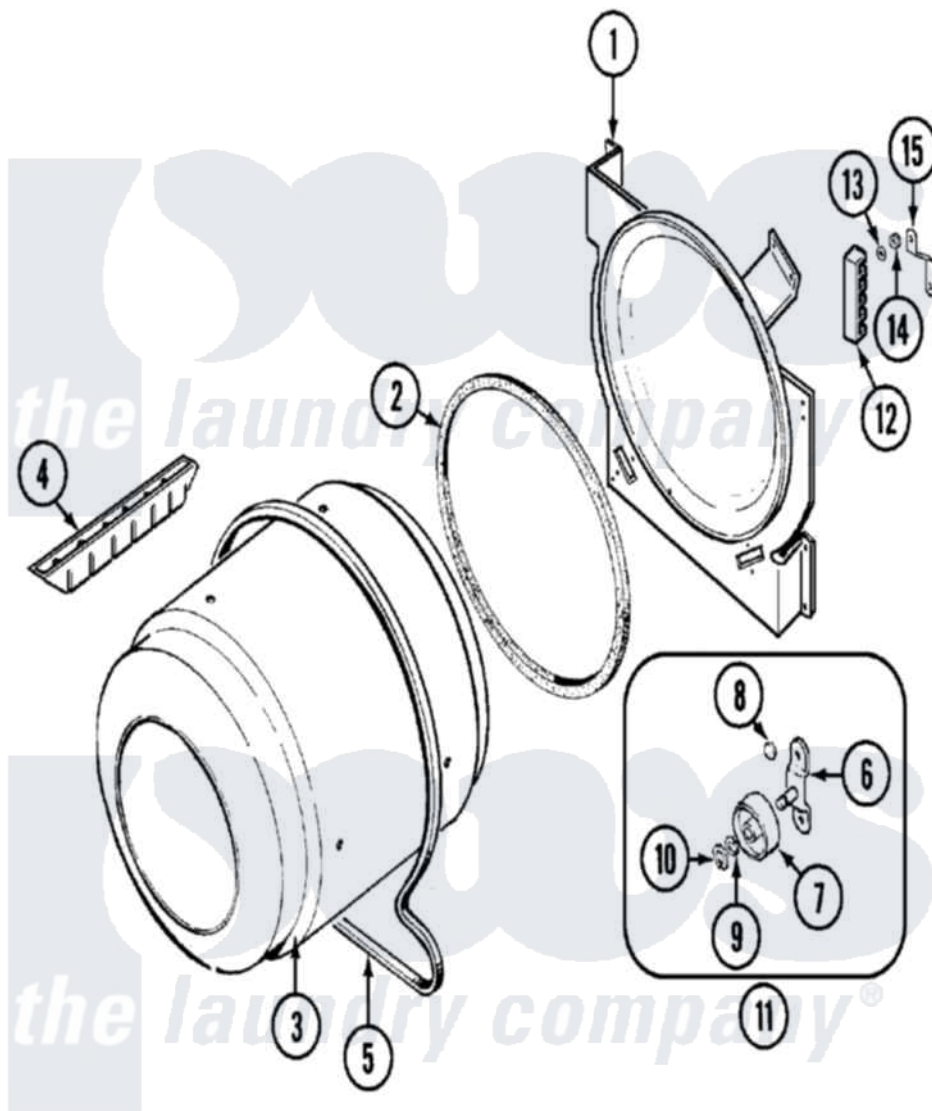

Maytag PYE2300AYW 07 - TUMBLER

Maytag Residential Maytag PYE2300AYW Dryer Parts Parts Diagram 07 - TUMBLER
 Click on the part number to view part

Item	Original Part Number	Replaced By	Status	Part Description
1	25-7733	681414		Screw, 10AB X 1/2
"	LA-1054			Dryer Bulkhead Kit
2	53-0281	31001747		Seal Assembly
3	53-1250			Cylinder
4	25-7759	3196164		Screw
"	Y02100002		Not Available	BAFFLE (WHT)
5	31531589	341241		Belt
6	25-7101	3351614		Screw, Gearcase Cover Mounting
"	53-0197			Support Assembly-Cylinder Rear
7	31001096			Roller
8	25-7813			Spacer
9	25-7814			Washer
10	25-7854			Ring, Retaining
11	LA-1008			Rr Roller Kit
12	53-1518			Block, Terminal

"	25-7952	3400074	Screw
13	25-3122		Washer, Flat
14	25-7808	21001837	Nut, Lock W/Nylon Insert
"	25-0027	112432	Nut
15	53-0965		Not Available STRAP, GROUND