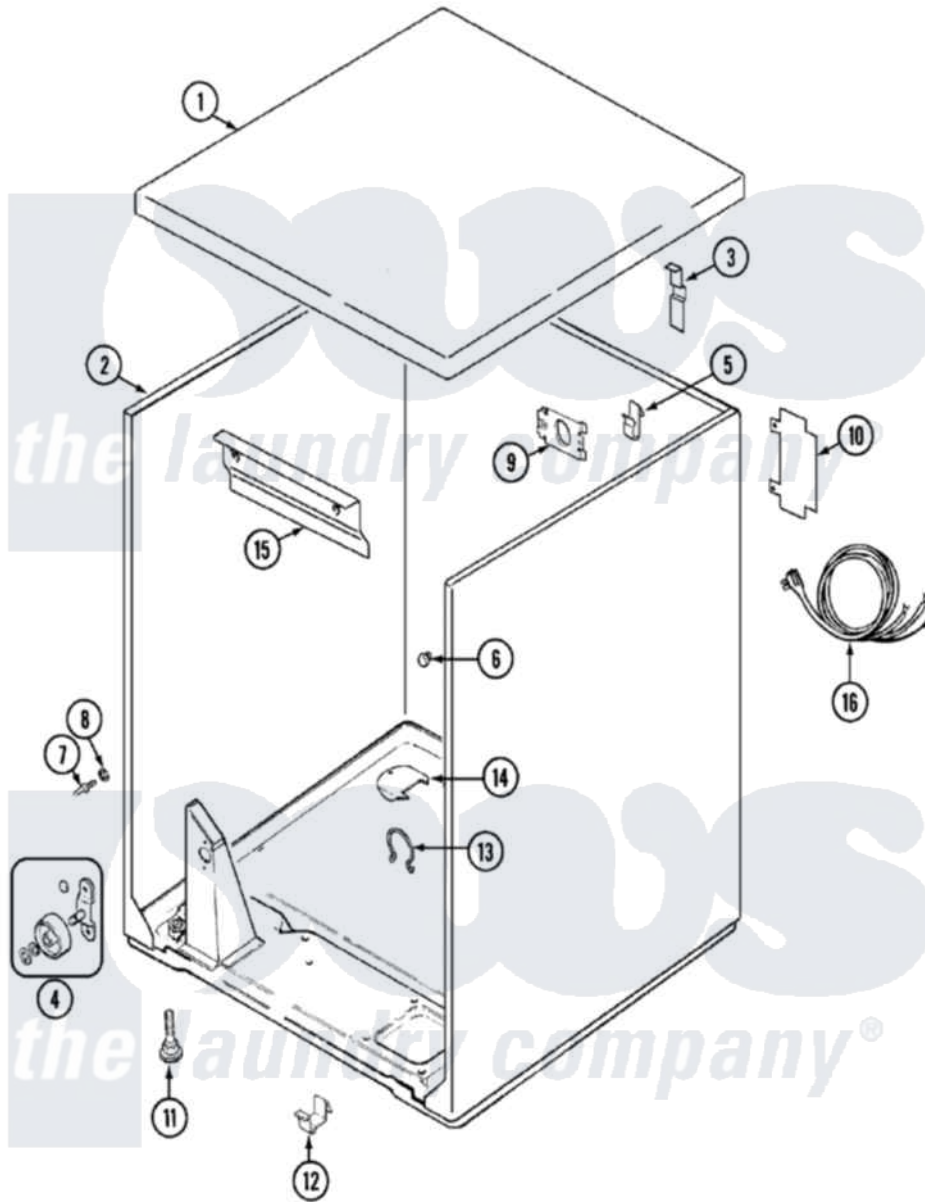

Maytag PYE2300AZW 01 - CABINET

Maytag [Residential Maytag PYE2300AZW Dryer Parts](#) Parts Diagram 01 - CABINET
 Click on the part number to view part

Item	Original Part Number	Replaced By	Status	Part Description
1	31001423			Top, Cabinet
2	53-2559	31001714		Cabinet And Base Assembly
3	63-5712			Hinge, Cabinet Top
"	25-3092	90767		Screw, 8A X 3/8 HeX Washer Head Tapping
4	LA-1007	12002126		Reinforcement Brace/Glide Kit
"	LA-1008			Rr Roller Kit
5	25-3034			Clip, Wiring
6	33-2653			Bumper, Cabinet
7	53-0643			Pin, Locator
8	53-0200			Sleeve, Locator Pin
"	25-0224	3400029		Nut, Adapter Plate
9	25-7857	90767		Screw, 8A X 3/8 HeX Washer Head Tapping
"	25-7828	489483		Screw 10-32 X 1/2
"	53-0135		Not Available	SUPPORT, POWER CORD
10	53-0284			Cover, Terminal

"	25-7857	90767	Screw, 8A X 3/8 HeX Washer Head Tapping
11	63-5519	Not Available	LEG, LEVELING
12	53-0120		Clip, Front Panel
13	25-7027	16515	Clip
14	25-7741	W10116760	Screw
"	53-1921		Shield, Wiring
15	53-0133		Shield, Heat
"	25-3457		Screw, Sems
16	31001019	Not Available	CORD, POWER