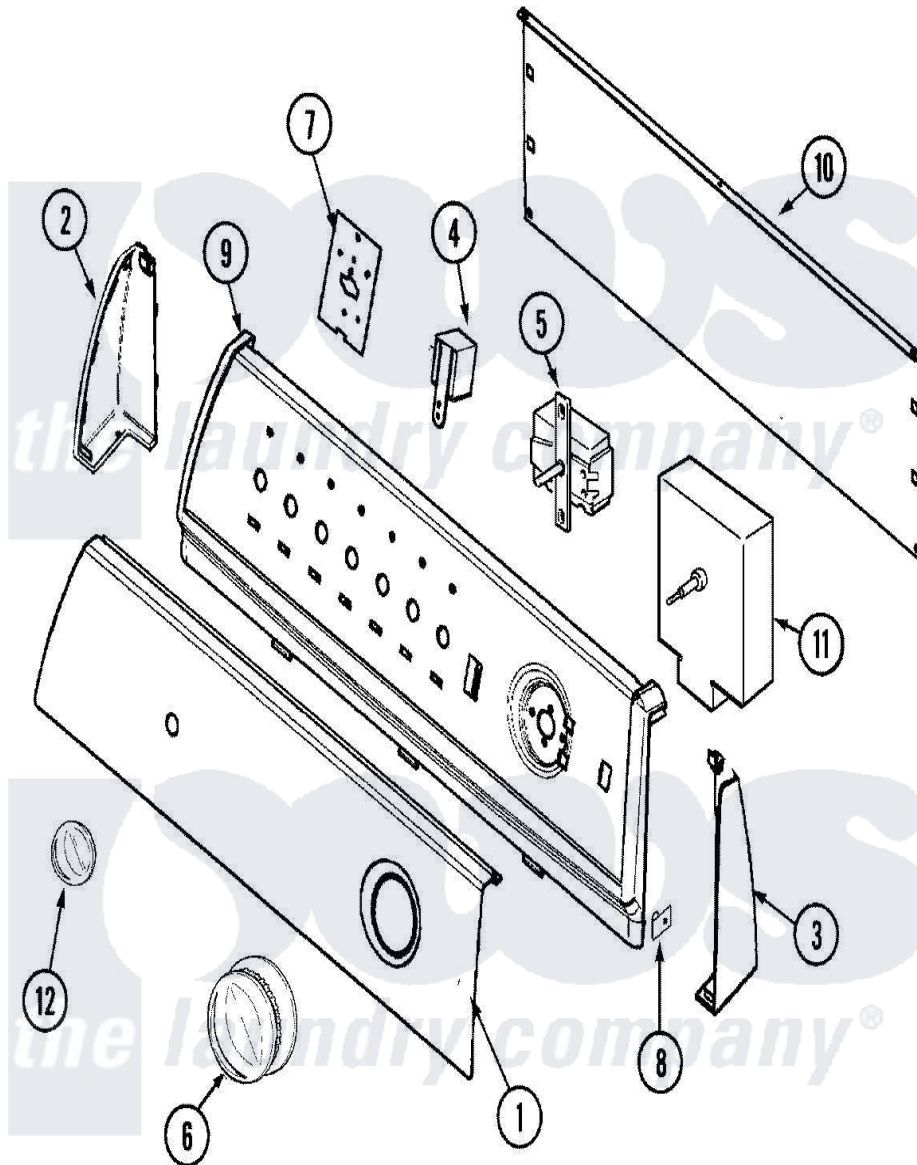

# Maytag PYE2300AZW 02 - CONTROL PANEL

Maytag [Residential Maytag PYE2300AZW Dryer Parts](#) Parts Diagram 02 - CONTROL PANEL  
 Click on the part number to view part

Item	Original Part Number	Replaced By	Status	Part Description
1	<a href="#">31001463</a>			Panel, Control
2	<a href="#">21001519</a>			Endcap
"	25-3092	<a href="#">90767</a>		Screw, 8A X 3/8 HeX Washer Head Tapping
3	25-3092	<a href="#">90767</a>		Screw, 8A X 3/8 HeX Washer Head Tapping
"	<a href="#">21001523</a>			Endcap
4	<a href="#">53-1639</a>			Buzzer Assembly
5	31001348	<a href="#">31001449</a>		Switch, Selector
"	25-3092	<a href="#">90767</a>		Screw, 8A X 3/8 HeX Washer Head Tapping
6	31001385	<a href="#">37001184</a>		Timer Knob And Skirt Assembly
7	<a href="#">31001193</a>			Pad, Shield
"	<a href="#">21001517</a>			Shield, Control
"	53-2504	<a href="#">31001193</a>		Pad, Shield
8	<a href="#">25-7851</a>			Speedclip, End Cap To Top
9	21001604		Not Available	FRAME, CONTROL PANEL

9	<a href="#">21001004</a>	Not Available	(WHT)
10	<a href="#">25-3457</a>		Screw, Sems
"	<a href="#">21001527</a>		Shield, Rear
"	25-3092	<a href="#">90767</a>	Screw, 8A X 3/8 HeX Washer Head Tapping
11	63-6743	<a href="#">31001484</a>	Resistor Assembly
"	<a href="#">53-1810</a>		Timer
"	25-3092	<a href="#">90767</a>	Screw, 8A X 3/8 HeX Washer Head Tapping
12	21001525	<a href="#">21002196</a>	Knob-Selector
13	21001419	Not Available	MANUAL, LAUNDERING TIPS
"	<a href="#">31001458</a>		Manual, Use And Care