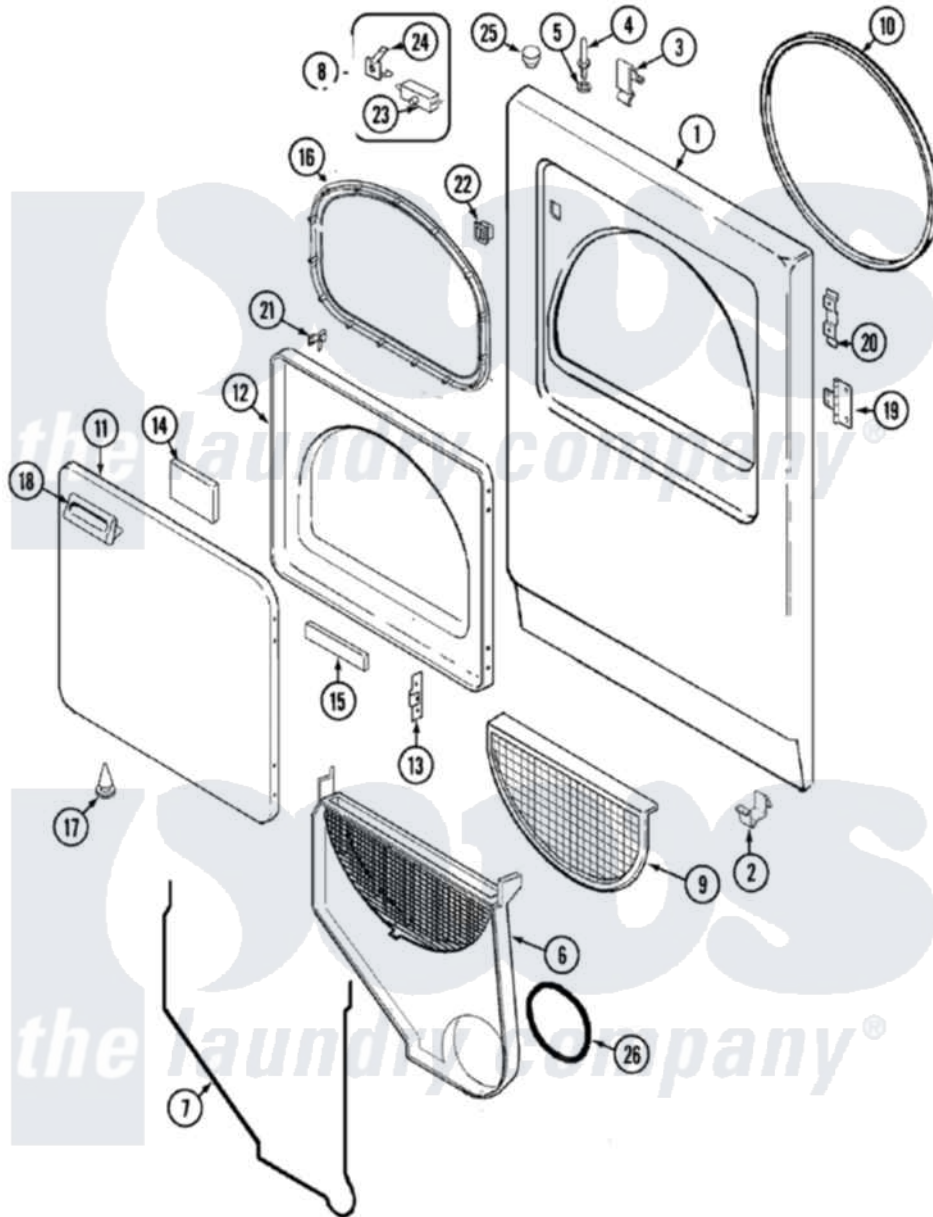

Maytag PYE2300AZW 03 - DOOR

Maytag Residential Maytag PYE2300AZW Dryer Parts Parts Diagram 03 - DOOR
 Click on the part number to view part

Item	Original Part Number	Replaced By	Status	Part Description
1	12001189	31001771		Panel, Front
2	53-0120			Clip, Front Panel
3	25-7220			Clip, Cabinet Top
4	53-0643			Pin, Locator
5	53-0200			Sleeve, Locator Pin
"	25-0224	3400029		Nut, Adapter Plate
6	25-7810	415013-35		Screw
"	12001324			Duct Kit, Collector
7	53-0204			Seal
8	53-0123			Clip
9	53-0918			Filter, Lint
10	53-0281	31001747		Seal Assembly
11	25-7770	3196169		Screw, Element
"	53-0154			Panel, Outer Door
12	53-0912		Not Available	PANEL, INNER DOOR (WHT)
13	53-0119			Clip, Hinge

14	21001281		Damper, Sound Pad
"	53-1490		Door Pad
15	53-1491		Door Pad
16	53-0648	31001529	Seal, Door
17	25-7889		Plug Button
18	53-0927		Handle, Door
"	25-7810	415013-35	Screw
19	25-7809		Screw, No.6-20 1/2 Flthd Torx
"	53-1492		Hinge, Dryer Door
20	53-0121	Not Available	TWIN NUT
21	53-2364	LA-1003	Door Catch Kit
"	LA-1003		Door Catch Kit
22	53-0187	LA-1003	Door Catch Kit
23	53-0147	53-0148	Switch, Door
24	63-5990	31001319	Clip, Switch
25	33-2653		Bumper, Cabinet
26	53-0203	12001324	Duct Kit, Collector
27	LA-1005		Switch Kit