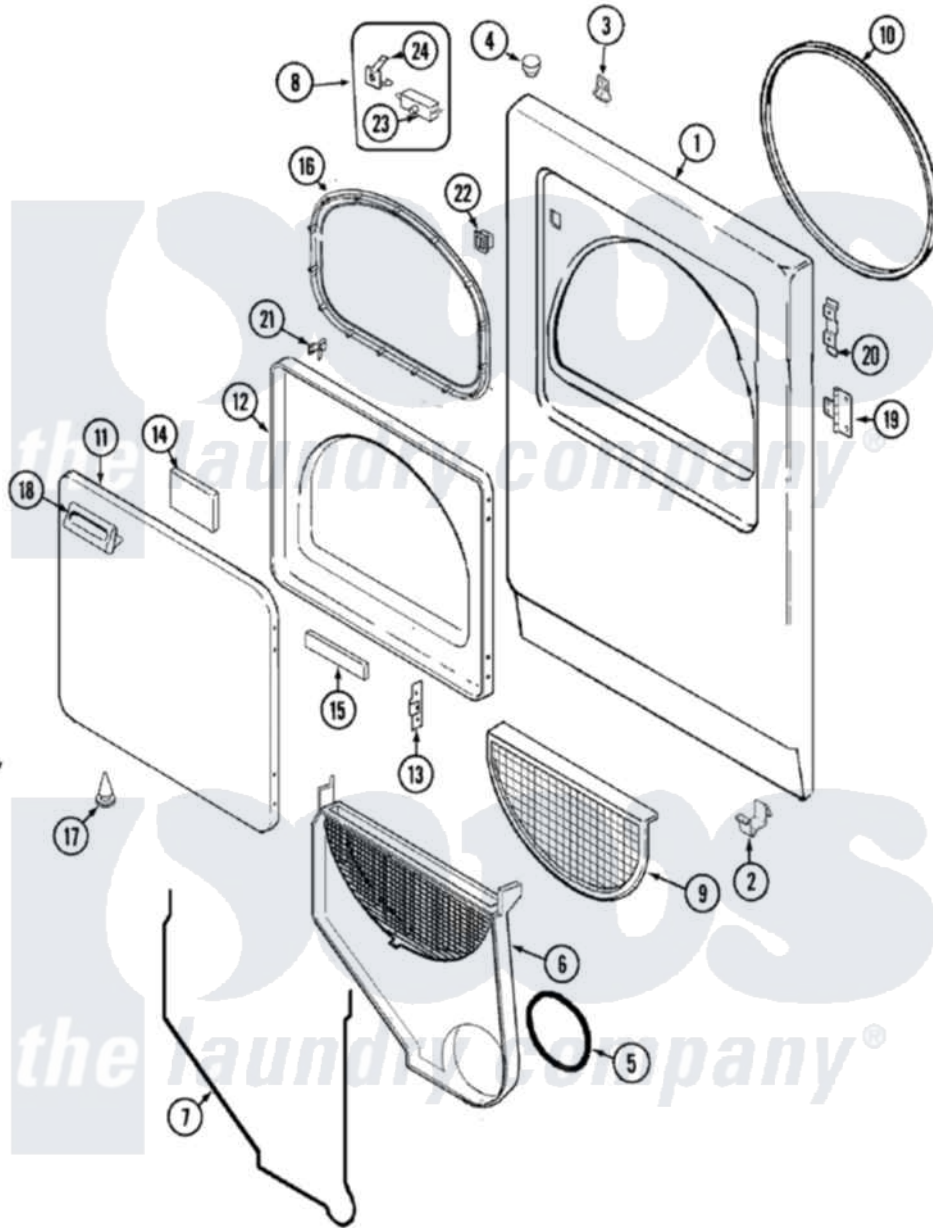

# Maytag PYE2300AZW 04 - DOOR (SERIES 11)

Maytag Residential Maytag PYE2300AZW Dryer Parts Parts Diagram 04 - DOOR (SERIES 11)  
 Click on the part number to view part

Item	Original Part Number	Replaced By	Status	Part Description
1	53-0726	<a href="#">31001771</a>		Panel, Front
2	<a href="#">53-0120</a>			Clip, Front Panel
3	<a href="#">31001526</a>			Lock, Top
4	<a href="#">33-2653</a>			Bumper, Cabinet
5	53-0203	<a href="#">12001324</a>		Duct Kit, Collector
6	25-7810	<a href="#">415013-35</a>		Screw
"	<a href="#">12001324</a>			Duct Kit, Collector
7	<a href="#">53-0204</a>			Seal
8	<a href="#">LA-1005</a>			Switch Kit
9	<a href="#">53-0918</a>			Filter, Lint
10	53-0281	<a href="#">31001747</a>		Seal Assembly
11	25-7770	<a href="#">3196169</a>		Screw, Element
"	<a href="#">53-0154</a>			Panel, Outer Door
12	53-0912		Not Available	PANEL, INNER DOOR (WHT)
13	<a href="#">53-0119</a>			Clip, Hinge
14	<a href="#">53-1490</a>			Door Pad

15	<a href="#">53-1491</a>		Door Pad
16	53-0648	<a href="#">31001529</a>	Seal, Door
17	<a href="#">25-7889</a>		Plug Button
18	25-7810	<a href="#">415013-35</a>	Screw
"	<a href="#">53-0927</a>		Handle, Door
19	<a href="#">25-7809</a>		Screw, No.6-20 1/2 Flthd Torx
"	<a href="#">53-1492</a>		Hinge, Dryer Door
20	53-0121	Not Available	TWIN NUT
21	53-2364	<a href="#">LA-1003</a>	Door Catch Kit
22	53-0187	<a href="#">LA-1003</a>	Door Catch Kit
23	53-0147	<a href="#">53-0148</a>	Switch, Door
24	63-5990	<a href="#">31001319</a>	Clip, Switch