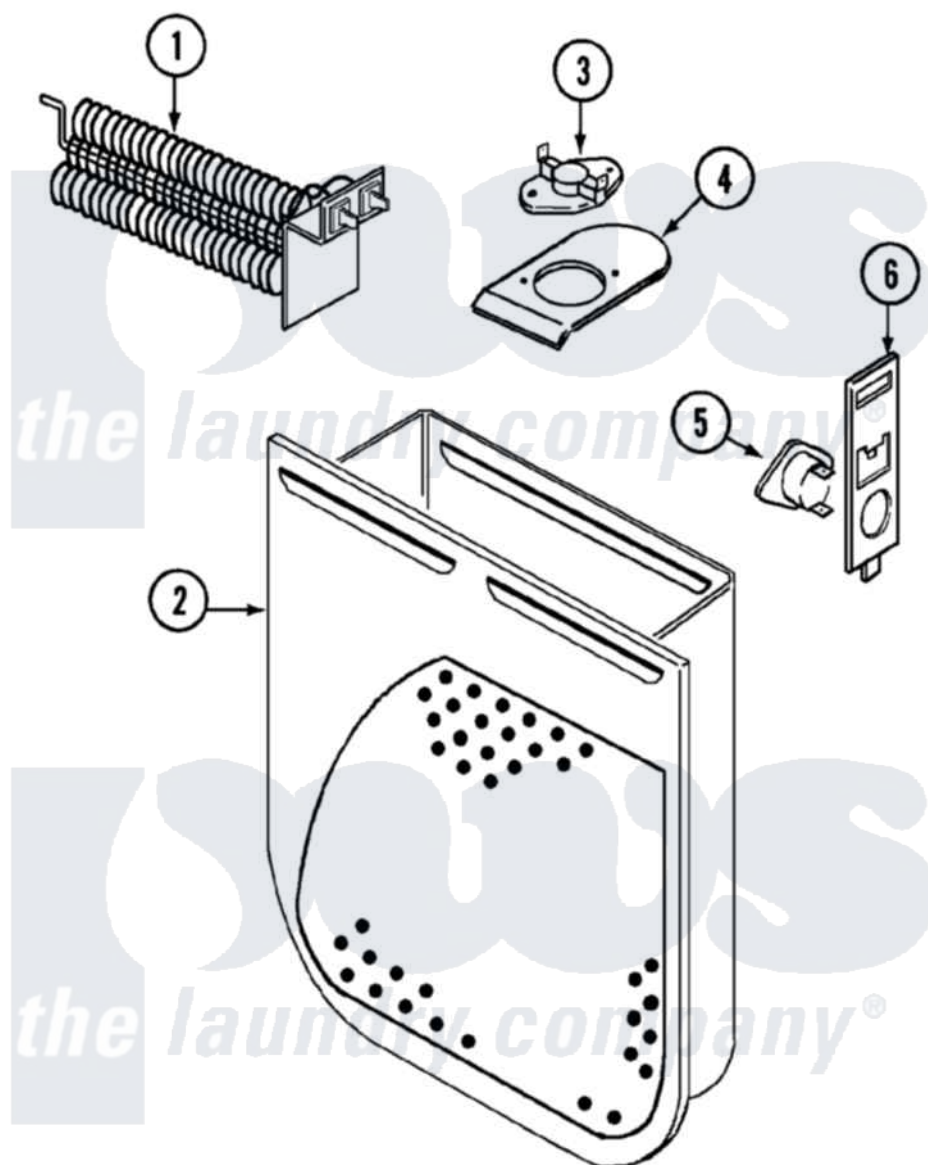

Maytag PYE2300AZW 05 - HEATER

Maytag Residential Maytag PYE2300AZW Dryer Parts Parts Diagram 05 - HEATER
 Click on the part number to view part

Item	Original Part Number	Replaced By	Status	Part Description
1	53-1641	LA-1044		Element
"	25-7863			Screw
2	53-1232			Heater Housing Assembly
3	53-0771			Thermostat, Hi-Limit
"	25-3083	212951		Screw, No.6-32 X 1/4 Inch
4	53-0285			Bracket, Thermostat
"	25-7741	W10116760		Screw
5	LA-1053			Fuse Kit, Thermal
6	53-1181			Bracket, Thermal Fuse