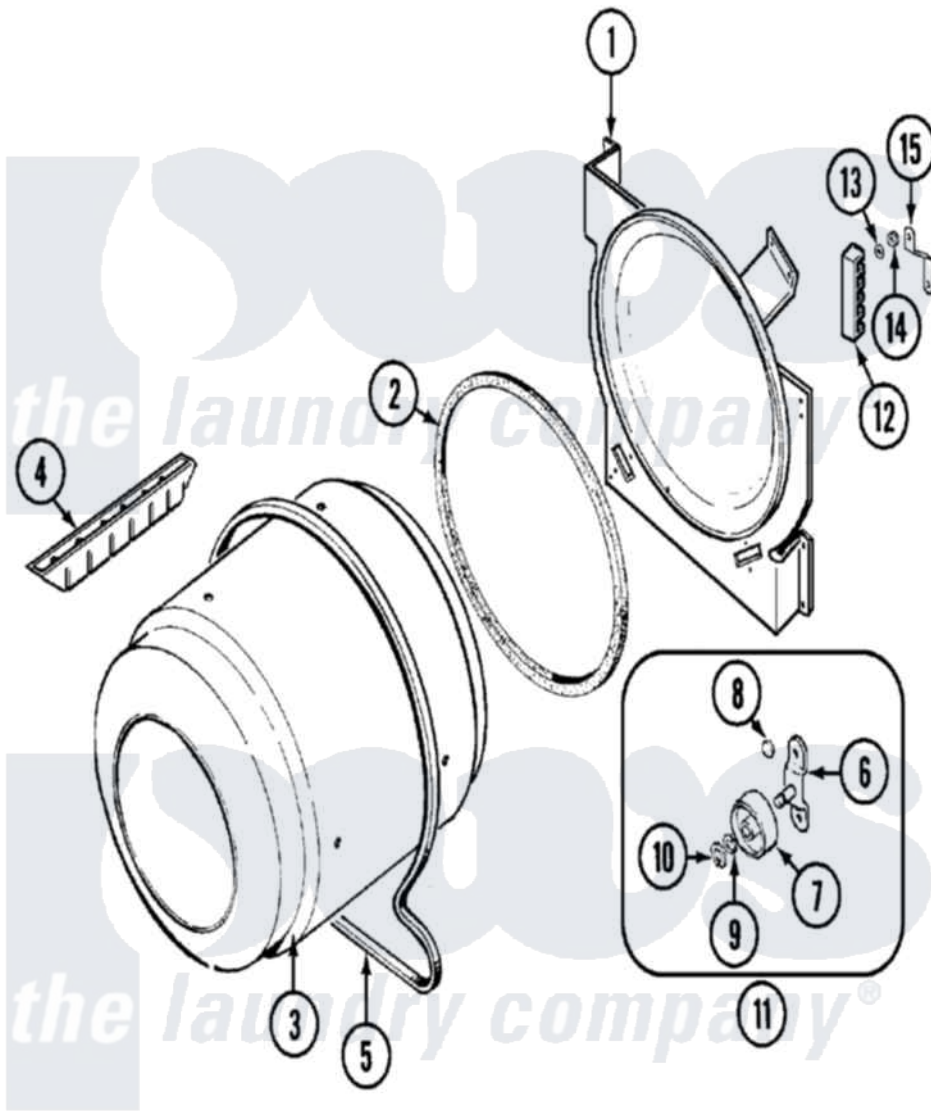

Maytag PYE2300AZW 07 - TUMBLER

Maytag Residential Maytag PYE2300AZW Dryer Parts Parts Diagram 07 - TUMBLER
 Click on the part number to view part

Item	Original Part Number	Replaced By	Status	Part Description
1	25-7733	681414		Screw, 10AB X 1/2
"	LA-1054			Dryer Bulkhead Kit
2	53-0281	31001747		Seal Assembly
3	53-1250			Cylinder
4	25-7759	3196164		Screw
"	Y02100002		Not Available	BAFFLE (WHT)
5	31531589	341241		Belt
6	25-7101	3351614		Screw, Gearcase Cover Mounting
"	53-0197			Support Assembly-Cylinder Rear
7	31001096			Roller
8	25-7813			Spacer
9	25-7814			Washer
10	25-7854			Ring, Retaining
11	LA-1008			Rr Roller Kit
12	53-1518			Block, Terminal

"	25-7952	3400074	Screw
13	25-3122		Washer, Flat
14	25-7808	21001837	Nut, Lock W/Nylon Insert
"	25-0027	112432	Nut
15	53-0965		Not Available STRAP, GROUND