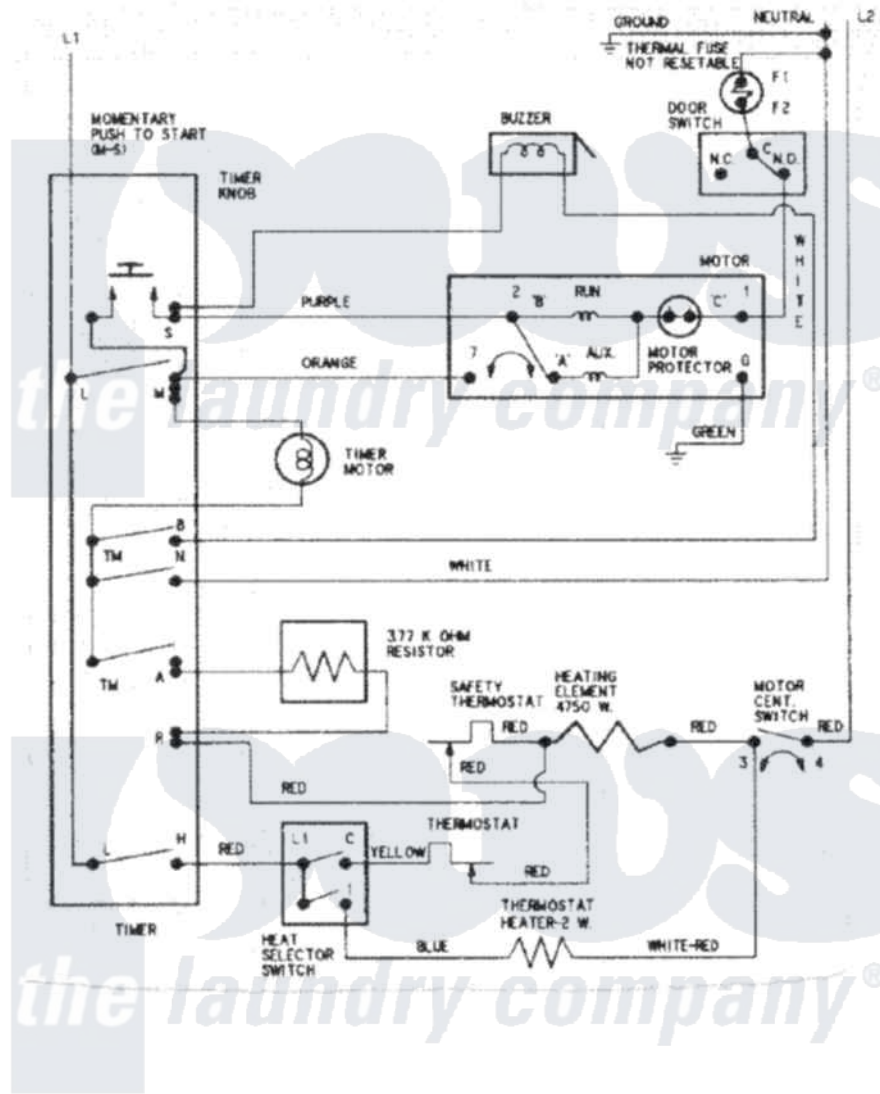

Maytag PYE2300AZW 08 - WIRING INFORMATION

Maytag Residential Maytag PYE2300AZW Dryer Parts Parts Diagram 08 - WIRING INFORMATION
 Click on the part number to view part

Item	Original Part Number	Replaced By	Status	Part Description
NI	15002633		Not Available	WIRING INFORMATION