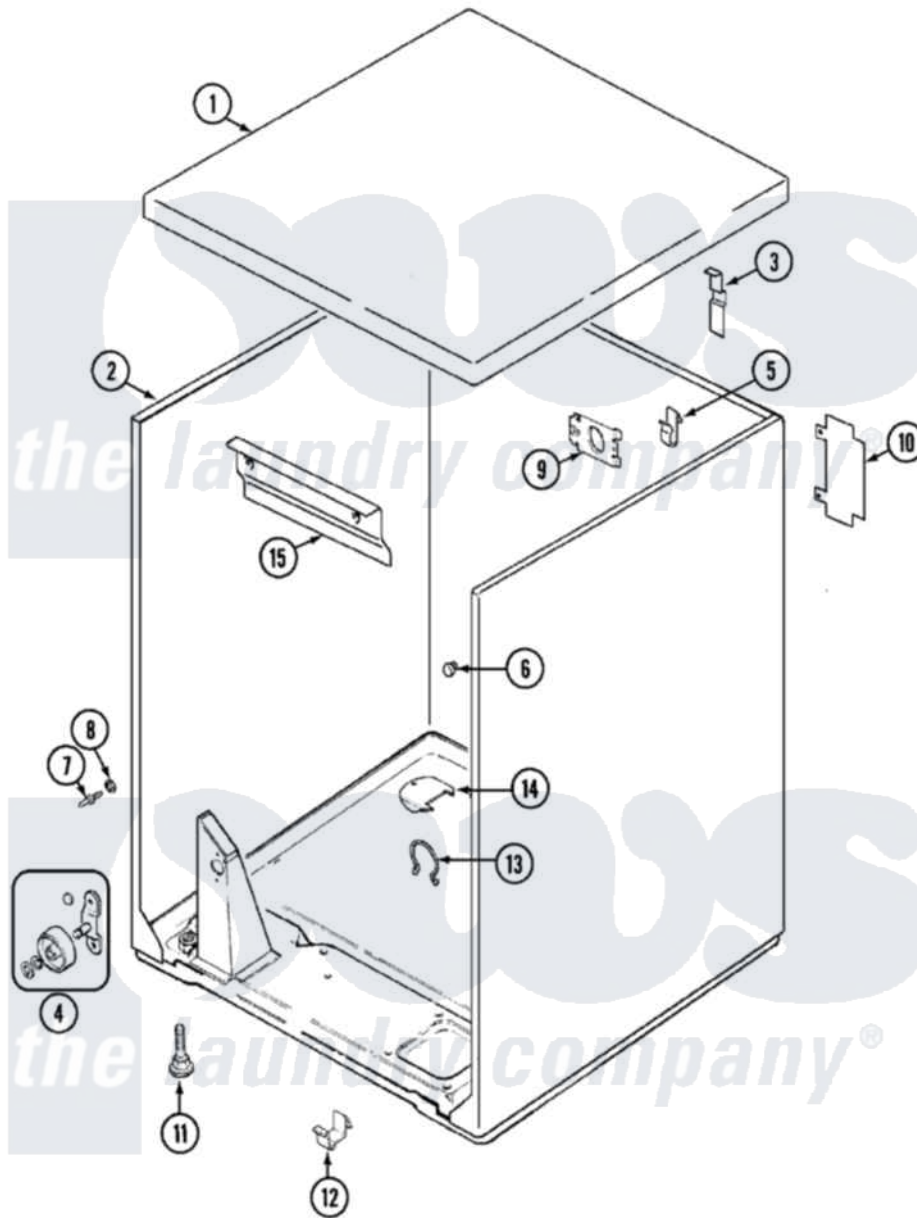

Maytag PYE3200AGW 01 - CABINET

Maytag [Residential Maytag PYE3200AGW Dryer Parts](#) Parts Diagram 01 - CABINET
 Click on the part number to view part

Item	Original Part Number	Replaced By	Status	Part Description
1	31001423			Top, Cabinet
2	53-2559	31001714		Cabinet And Base Assembly
3	63-5712			Hinge, Cabinet Top
"	25-3092	90767		Screw, 8A X 3/8 HeX Washer Head Tapping
4	LA-1007	12002126		Reinforcement Brace/Glide Kit
"	LA-1008			Rr Roller Kit
5	25-3034			Clip, Wiring
6	33-2653			Bumper, Cabinet
7	53-0643			Pin, Locator
8	53-0200			Sleeve, Locator Pin
"	25-0224	3400029		Nut, Adapter Plate
9	25-7828	489483		Screw 10-32 X 1/2
"	53-0135		Not Available	SUPPORT, POWER CORD
10	25-7857	90767		Screw, 8A X 3/8 HeX Washer Head Tapping
"	53-0284			Cover, Terminal

11	63-5519	Not Available	LEG, LEVELING
12	53-0120		Clip, Front Panel
13	25-7027	16515	Clip
14	25-7741	W10116760	Screw
"	53-1921		Shield, Wiring
15	25-3457		Screw, Sems
"	53-0133		Shield, Heat