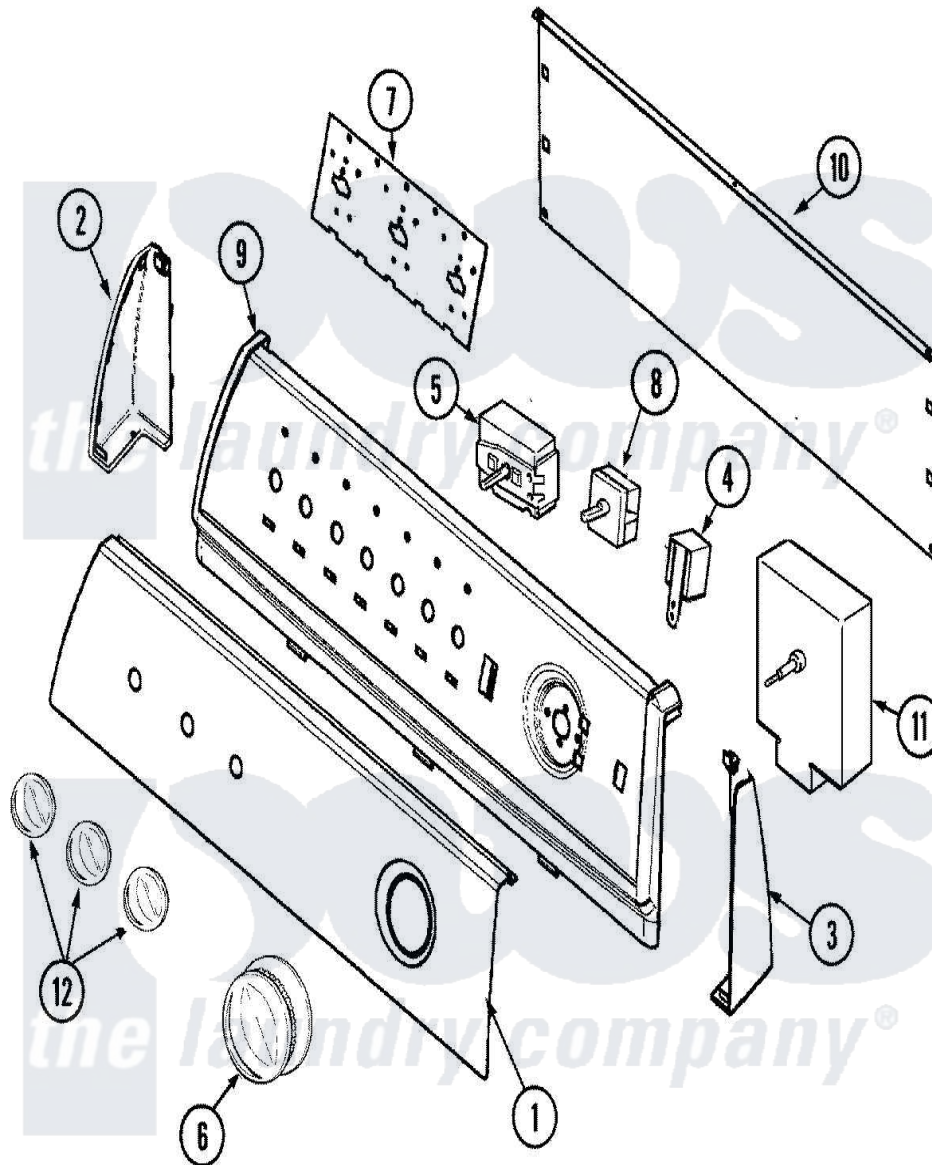

Maytag PYE3200AGW 02 - CONTROL PANEL

Maytag [Residential Maytag PYE3200AGW Dryer Parts](#) Parts Diagram 02 - CONTROL PANEL
 Click on the part number to view part

Item	Original Part Number	Replaced By	Status	Part Description
1	31001433			Panel, Control
2	21001641	21001519		Endcap
"	25-3092	90767		Screw, 8A X 3/8 HeX Washer Head Tapping
3	21001630	21001523		Endcap
"	25-3092	90767		Screw, 8A X 3/8 HeX Washer Head Tapping
4	31001448			Buzzer, Cycle Signal
5	31001447			Switch, Temperature
"	25-3092	90767		Screw, 8A X 3/8 HeX Washer Head Tapping
6	31001385	37001184		Timer Knob And Skirt Assembly
7	21001603			Shield, Control
8	31001443			Switch, Two Pos Rotary
"	25-3092	90767		Screw, 8A X 3/8 HeX Washer Head Tapping
9	31001743	21002005		Frame, Control Panel

10	25-3457		Screw, Sems
"	21001527		Shield, Rear
"	25-3092	90767	Screw, 8A X 3/8 HeX Washer Head Tapping
11	31001003	31001532	Timer
"	31001514		Resistor Assembly
"	25-3092	90767	Screw, 8A X 3/8 HeX Washer Head Tapping
12	21001525	21002196	Knob-Selector
13	31001451		Not Available
			MANUAL, USE & CARE