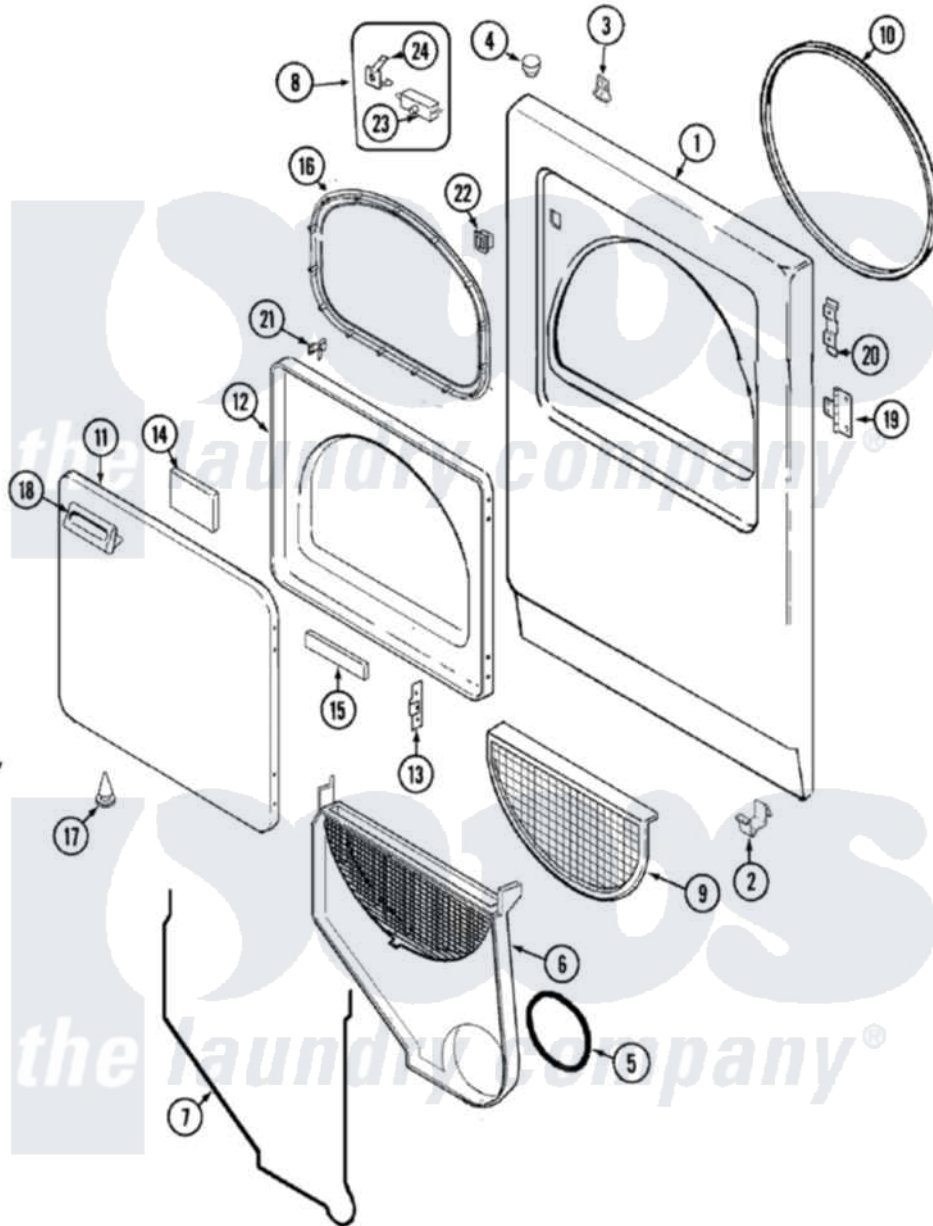

Maytag PYE3200AGW 03 - DOOR (PYE3200AGW SERIES 11)

Maytag Residential Maytag PYE3200AGW Dryer Parts Parts Diagram 03 - DOOR (PYE3200AGW SERIES 11)
 Click on the part number to view part

Item	Original Part Number	Replaced By	Status	Part Description
1	53-0726	31001771		Panel, Front
2	53-0120			Clip, Front Panel
3	31001526			Lock, Top
4	33-2653			Bumper, Cabinet
5	53-0203	12001324		Duct Kit, Collector
6	25-7810	415013-35		Screw
"	12001324			Duct Kit, Collector
7	53-0204			Seal
8	LA-1005			Switch Kit
9	53-0918			Filter, Lint
10	53-0281	31001747		Seal Assembly
11	25-7770	3196169		Screw, Element
"	53-0154			Panel, Outer Door
12	53-0912		Not Available	PANEL, INNER DOOR (WHT)
13	53-0119			Clip, Hinge
14	53-1490			Door Pad

15	53-1491		Door Pad
16	53-0648	31001529	Seal, Door
17	25-7889		Plug Button
18	25-7810	415013-35	Screw
"	53-0927		Handle, Door
19	25-7809		Screw, No.6-20 1/2 Flthd Torx
"	53-1492		Hinge, Dryer Door
20	53-0121	Not Available	TWIN NUT
21	53-2364	LA-1003	Door Catch Kit
22	53-0187	LA-1003	Door Catch Kit
23	53-0147	53-0148	Switch, Door
24	63-5990	31001319	Clip, Switch