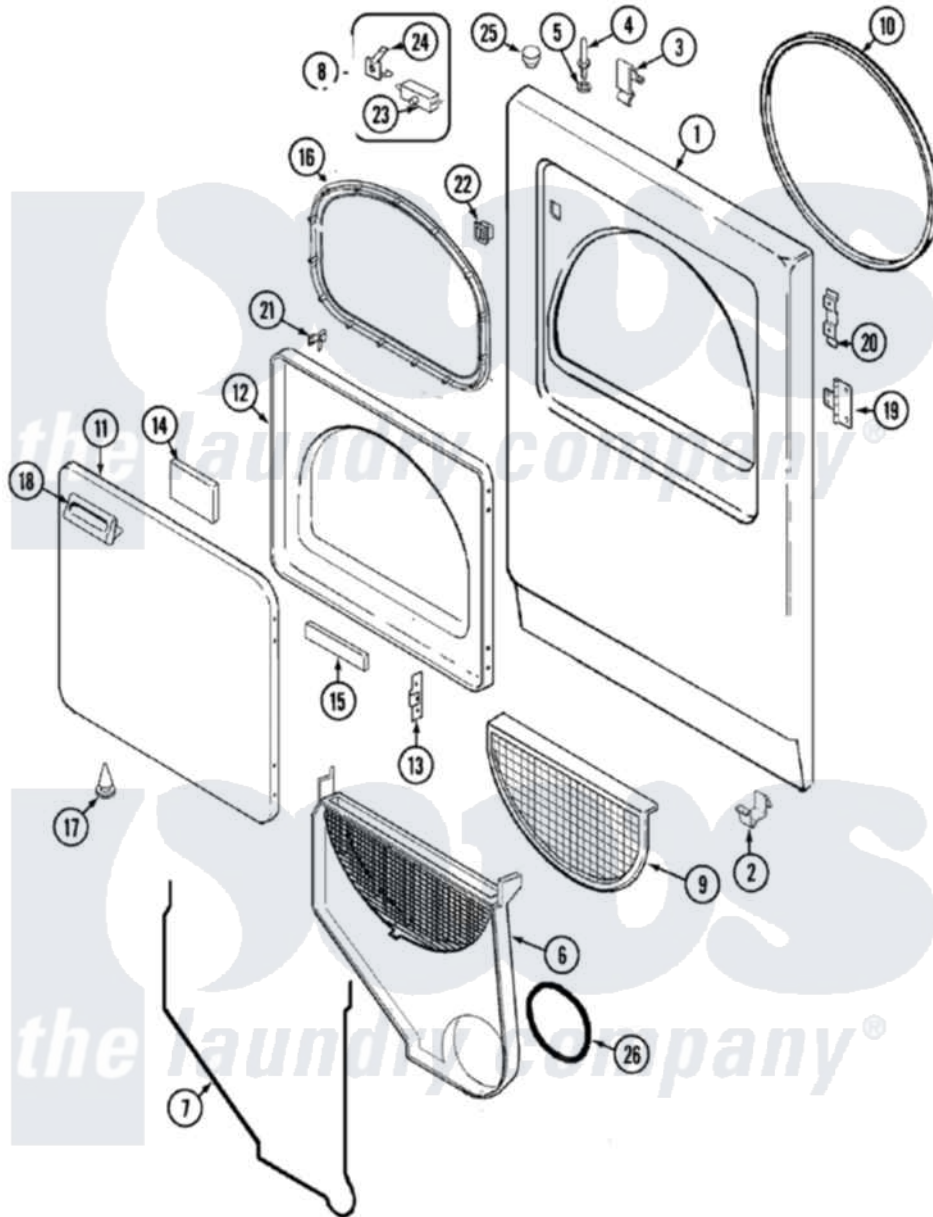

Maytag PYE3200AGW 04 - DOOR (PYE3200AGW)

Maytag Residential Maytag PYE3200AGW Dryer Parts Parts Diagram 04 - DOOR (PYE3200AGW)
 Click on the part number to view part

Item	Original Part Number	Replaced By	Status	Part Description
1	12001189	31001771		Panel, Front
2	53-0120			Clip, Front Panel
3	25-7220			Clip, Cabinet Top
4	53-0643			Pin, Locator
5	53-0200			Sleeve, Locator Pin
"	25-0224	3400029		Nut, Adapter Plate
6	12001324			Duct Kit, Collector
"	25-7810	415013-35		Screw
7	53-0204			Seal
8	LA-1005			Switch Kit
9	53-0918			Filter, Lint
10	53-0281	31001747		Seal Assembly
11	25-7770	3196169		Screw, Element
"	53-0154			Panel, Outer Door
12	53-0912		Not Available	PANEL, INNER DOOR (WHT)
13	53-0119			Clip, Hinge

14	21001281		Damper, Sound Pad
"	53-1490		Door Pad
15	53-1491		Door Pad
16	53-0648	31001529	Seal, Door
17	25-7889		Plug Button
18	25-7810	415013-35	Screw
"	53-0927		Handle, Door
19	25-7809		Screw, No.6-20 1/2 Flthd Torx
"	53-1492		Hinge, Dryer Door
20	53-0121	Not Available	TWIN NUT
21	53-2364	LA-1003	Door Catch Kit
"	LA-1003		Door Catch Kit
22	53-0187	LA-1003	Door Catch Kit
23	31001467	31001757	Switch, Door
24	63-5990	31001319	Clip, Switch
25	33-2653		Bumper, Cabinet
26	53-0203	12001324	Duct Kit, Collector