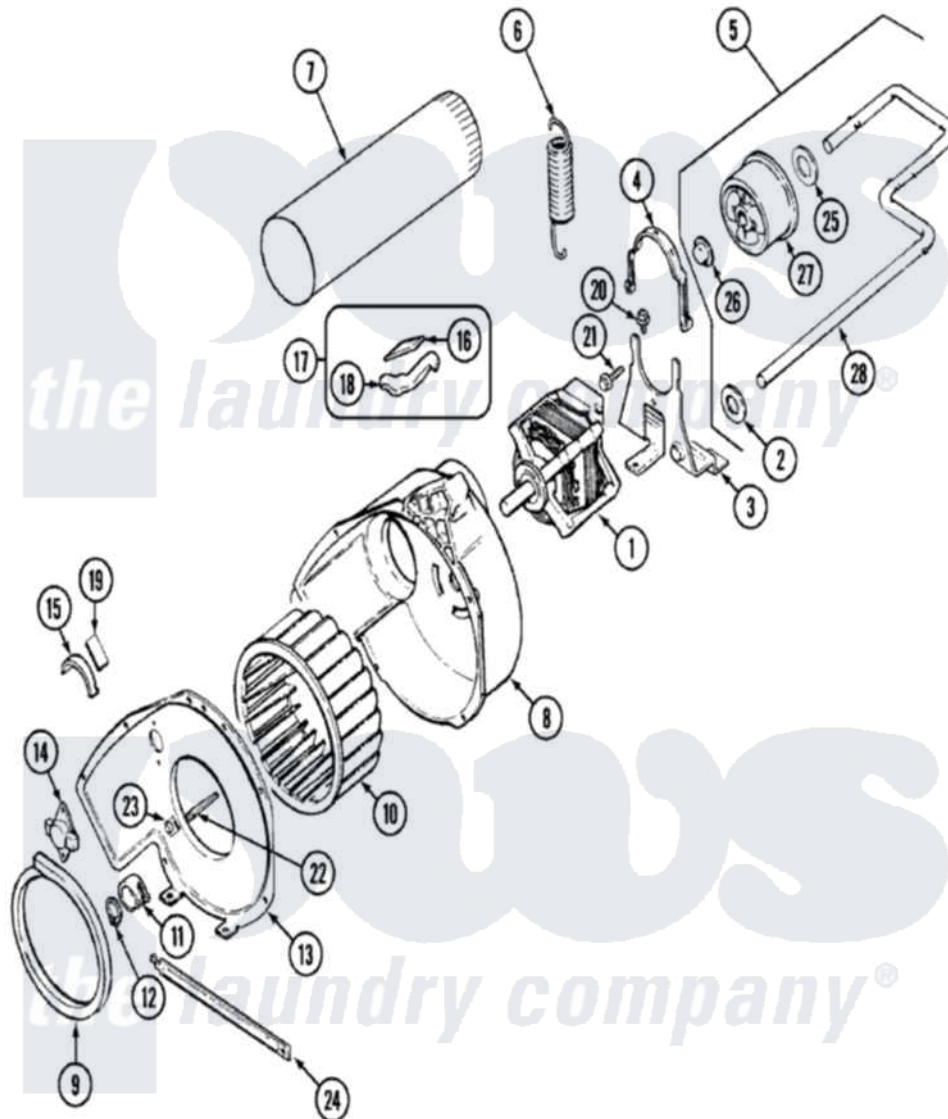

Maytag PYE3200AGW 06 - MOTOR & DRIVE

Maytag Residential Maytag PYE3200AGW Dryer Parts Parts Diagram 06 - MOTOR & DRIVE
 Click on the part number to view part

Item	Original Part Number	Replaced By	Status	Part Description
1	21001484			Motor,
"	31001729			Pulley, Motor
2	25-7815			Washer
3	25-7732	681414		Screw, 10AB X 1/2
"	53-1932	31001570		Bracket, Motor
4	53-0214	660658		Clamp, Motor Mounting 343481 685441
5	53-2287			Idler Assembly
6	53-2209	31001465		Spring, Idler
7	53-0134			Duct, Exhaust
"	25-2134	W10116760		Screw
8	53-1801			Housing, Blower
9	53-0203	12001324		Duct Kit, Collector
10	31001317			Wheel, Blower
11	25-7823	312967		Clamp, Blower Housing
12	25-7855			Ring, Retaining
13	53-1934			Cover, Blower Housing

"	25-7435	33002917	Screw, No.10-16
14	31001192		Thermostat, Control
"	25-2134	W10116760	Screw
15	53-2273	31001470	Glide, Tumbler
16	53-0724	31001356	Pad, Glide
17	LA-1006		Glide Kit, Tumbler
18	53-2272	31001469	Glide, Tumbler
19	53-1684	31001356	Pad, Glide
20	25-7963	31001571	Screw, 10-24 x 0700 Hxwshrd Ty
21	25-7674		Screw
22	53-1026		Guide, Vane Inlet
23	25-3457		Screw, Sems
24	53-1625		Brace, Tumbler Support
25	25-7815		Washer
26	25-7957		Pushnut
27	31001344		Pulley, Idler
28	53-2250	53-2287	Idler Assembly