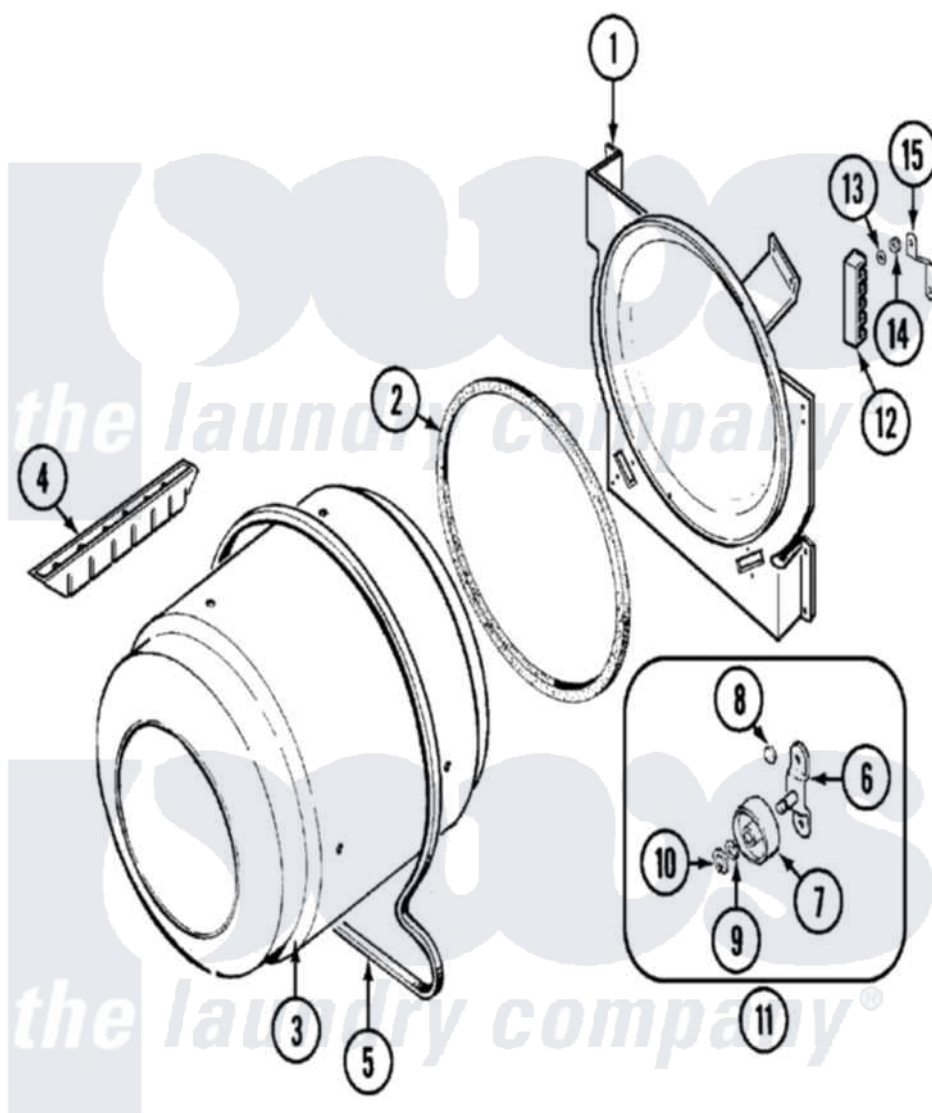

Maytag PYE3200AGW 07 - TUMBLER

Maytag Residential Maytag PYE3200AGW Dryer Parts Parts Diagram 07 - TUMBLER
 Click on the part number to view part

Item	Original Part Number	Replaced By	Status	Part Description
1	25-7733	681414		Screw, 10AB X 1/2
"	LA-1054			Dryer Bulkhead Kit
2	53-0281	31001747		Seal Assembly
3	53-1250			Cylinder
4	25-7759	3196164		Screw
"	Y02100002		Not Available	BAFFLE (WHT)
5	31531589	341241		Belt
6	25-7101	3351614		Screw, Gearcase Cover Mounting
"	53-0197			Support Assembly-Cylinder Rear
7	31001096			Roller
8	25-7813			Spacer
9	25-7814			Washer
10	25-7854			Ring, Retaining
11	LA-1008			Rr Roller Kit
12	53-1518			Block, Terminal

"	25-7952	3400074	Screw
13	25-3122		Washer, Flat
14	25-7808	21001837	Nut, Lock W/Nylon Insert
"	25-0027	112432	Nut
15	53-0965		Not Available STRAP, GROUND