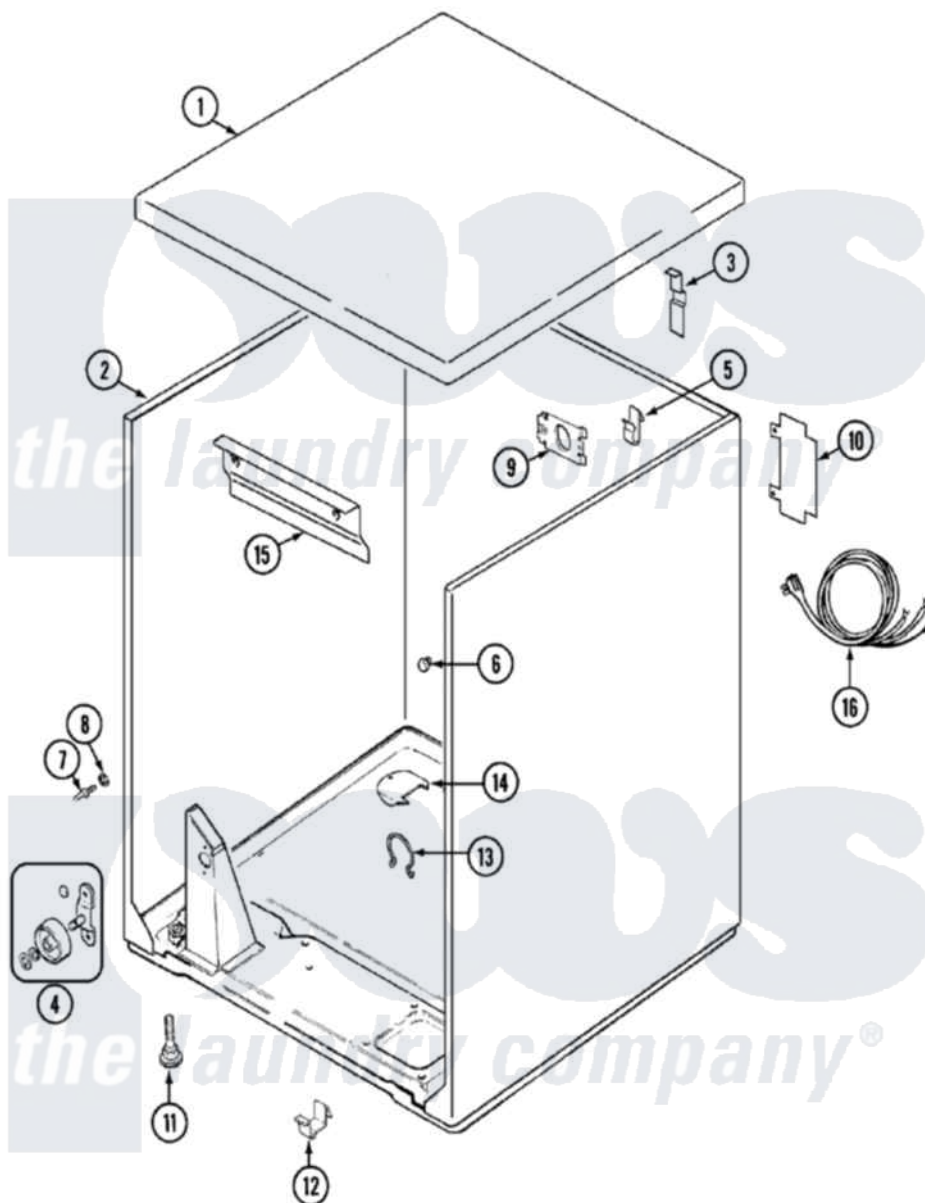

Maytag PYE3200AZW 01 - CABINET

Maytag [Residential Maytag PYE3200AZW Dryer Parts](#) Parts Diagram 01 - CABINET
 Click on the part number to view part

Item	Original Part Number	Replaced By	Status	Part Description
1	31001423			Top, Cabinet
2	53-2559	31001714		Cabinet And Base Assembly
3	63-5712			Hinge, Cabinet Top
"	25-3092	90767		Screw, 8A X 3/8 HeX Washer Head Tapping
4	LA-1007	12002126		Reinforcement Brace/Glide Kit
"	LA-1008			Rr Roller Kit
5	25-3034			Clip, Wiring
6	33-2653			Bumper, Cabinet
7	53-0643			Pin, Locator
8	53-0200			Sleeve, Locator Pin
"	25-0224	3400029		Nut, Adapter Plate
10	53-0284			Cover, Terminal
"	25-7857	90767		Screw, 8A X 3/8 HeX Washer Head Tapping
11	63-5519		Not Available	LEG, LEVELING
12	53-0120			Clip, Front Panel

13	25-7027	16515	Clip
14	25-7741	W10116760	Screw
"	53-1921		Shield, Wiring
15	25-3457		Screw, Sems
"	53-0133		Shield, Heat