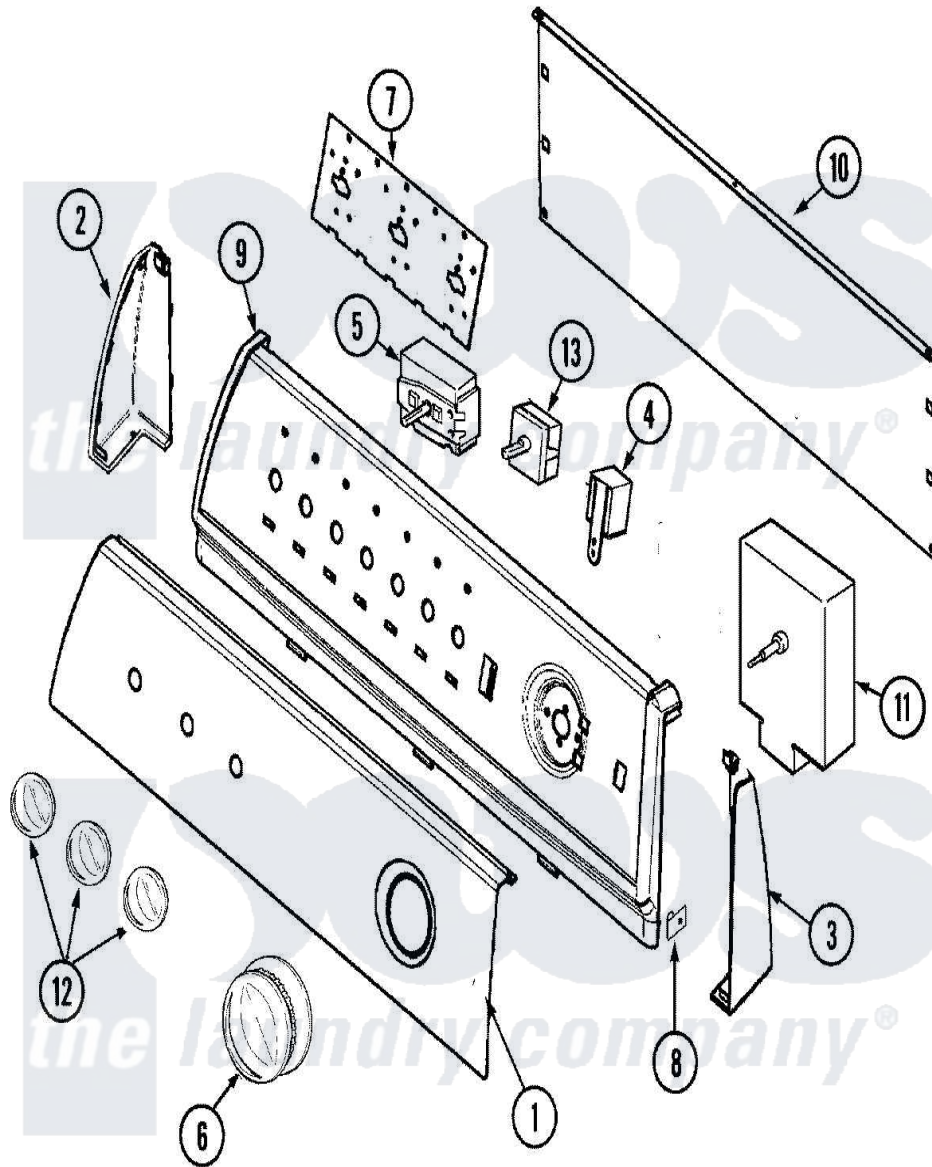

# Maytag PYE3200AZW 02 - CONTROL PANEL

Maytag [Residential Maytag PYE3200AZW Dryer Parts](#) Parts Diagram 02 - CONTROL PANEL  
 Click on the part number to view part

Item	Original Part Number	Replaced By	Status	Part Description
1	<a href="#">31001389</a>			Panel, Control
2	<a href="#">21001519</a>			Endcap
"	25-3092	<a href="#">90767</a>		Screw, 8A X 3/8 HeX Washer Head Tapping
3	25-3092	<a href="#">90767</a>		Screw, 8A X 3/8 HeX Washer Head Tapping
"	<a href="#">21001523</a>			Endcap
4	<a href="#">31001397</a>			Buzzer
5	31001399	<a href="#">31001483</a>		Resistor Assembly Temperature
"	31001398	<a href="#">31001447</a>		Switch, Temperature
"	25-3092	<a href="#">90767</a>		Screw, 8A X 3/8 HeX Washer Head Tapping
6	31001385	<a href="#">37001184</a>		Timer Knob And Skirt Assembly
7	<a href="#">21001603</a>			Shield, Control
"	53-2504	<a href="#">31001193</a>		Pad, Shield
"	<a href="#">31001193</a>			Pad, Shield

8	<a href="#">25-7851</a>		Speedclip, End Cap To Top
9	21001604	Not Available	FRAME, CONTROL PANEL (WHT)
10	<a href="#">25-3457</a>		Screw, Sems
"	<a href="#">21001527</a>		Shield, Rear
"	25-3092	<a href="#">90767</a>	Screw, 8A X 3/8 HeX Washer Head Tapping
11	25-3092	<a href="#">90767</a>	Screw, 8A X 3/8 HeX Washer Head Tapping
"	53-1815	<a href="#">31001513</a>	Timer
"	63-6743	<a href="#">31001484</a>	Resistor Assembly
12	21001525	<a href="#">21002196</a>	Knob-Selector
13	<a href="#">31001190</a>		Switch, Two Position Rotary
"	25-3092	<a href="#">90767</a>	Screw, 8A X 3/8 HeX Washer Head Tapping
14	16008334	Not Available	MANUAL, SRVC DRYER-NO REFUND
"	31001402	Not Available	MANUAL, USE & CARE (FRCH)
"	21001419	Not Available	MANUAL, LAUNDERING TIPS
15	<a href="#">12002417</a>		Wire Kit