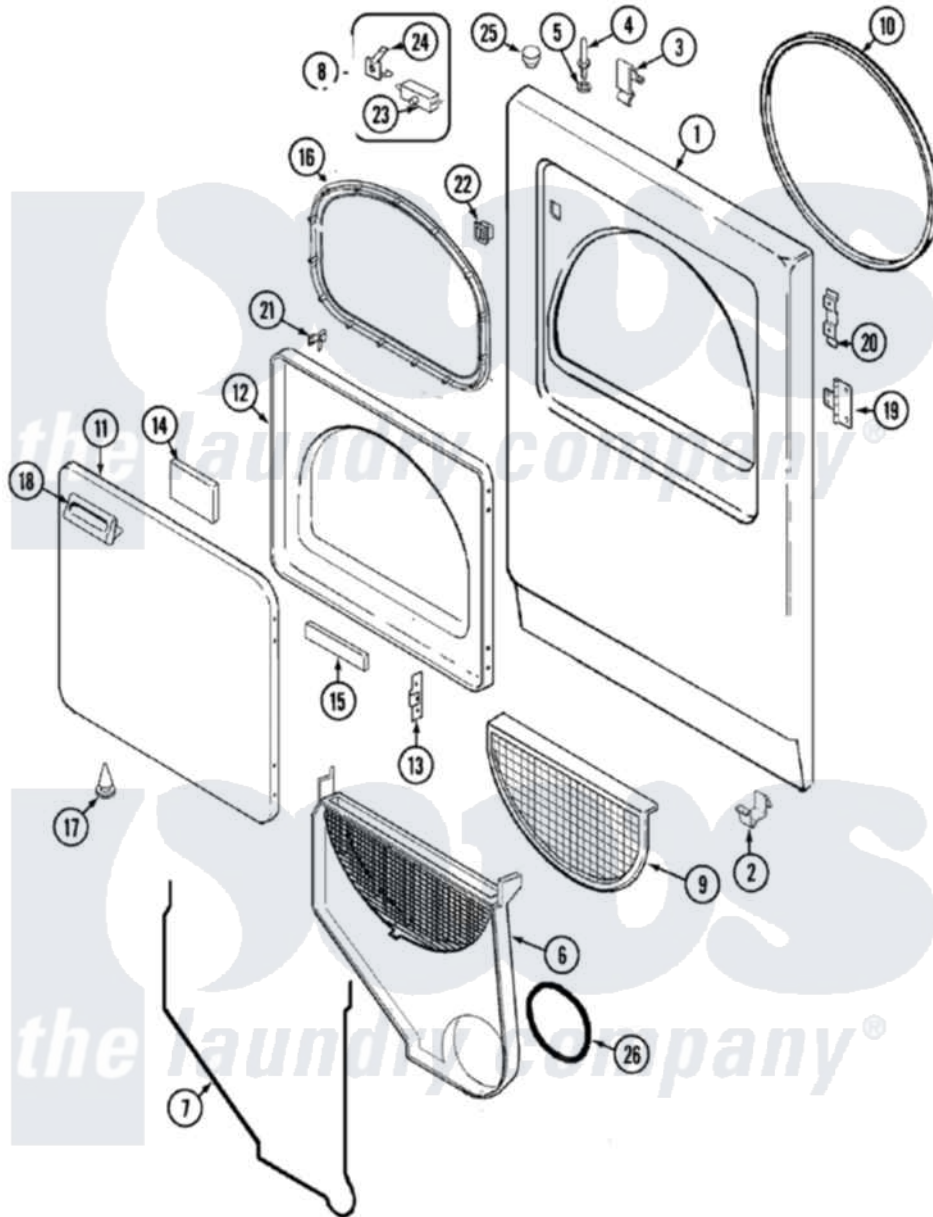

Maytag PYE3200AZW 03 - DOOR

Maytag Residential Maytag PYE3200AZW Dryer Parts Parts Diagram 03 - DOOR
 Click on the part number to view part

Item	Original Part Number	Replaced By	Status	Part Description
1	12001189	31001771		Panel, Front
2	53-0120			Clip, Front Panel
3	25-7220			Clip, Cabinet Top
4	53-0643			Pin, Locator
5	53-0200			Sleeve, Locator Pin
"	25-0224	3400029		Nut, Adapter Plate
6	12001324			Duct Kit, Collector
"	25-7810	415013-35		Screw
7	53-0204			Seal
8	LA-1005			Switch Kit
9	53-0918			Filter, Lint
10	53-0281	31001747		Seal Assembly
11	25-7770	3196169		Screw, Element
"	53-0154			Panel, Outer Door
12	53-0912		Not Available	PANEL, INNER DOOR (WHT)
13	53-0119			Clip, Hinge

14	21001281		Damper, Sound Pad
"	53-1490		Door Pad
15	53-1491		Door Pad
16	53-0648	31001529	Seal, Door
17	25-7889		Plug Button
18	25-7810	415013-35	Screw
"	53-0927		Handle, Door
19	25-7809		Screw, No.6-20 1/2 Flthd Torx
"	53-1492		Hinge, Dryer Door
20	53-0121	Not Available	TWIN NUT
21	53-2364	LA-1003	Door Catch Kit
"	LA-1003		Door Catch Kit
22	53-0187	LA-1003	Door Catch Kit
23	53-0148		Switch, Door
24	63-5990	31001319	Clip, Switch
25	33-2653		Bumper, Cabinet
26	53-0203	12001324	Duct Kit, Collector