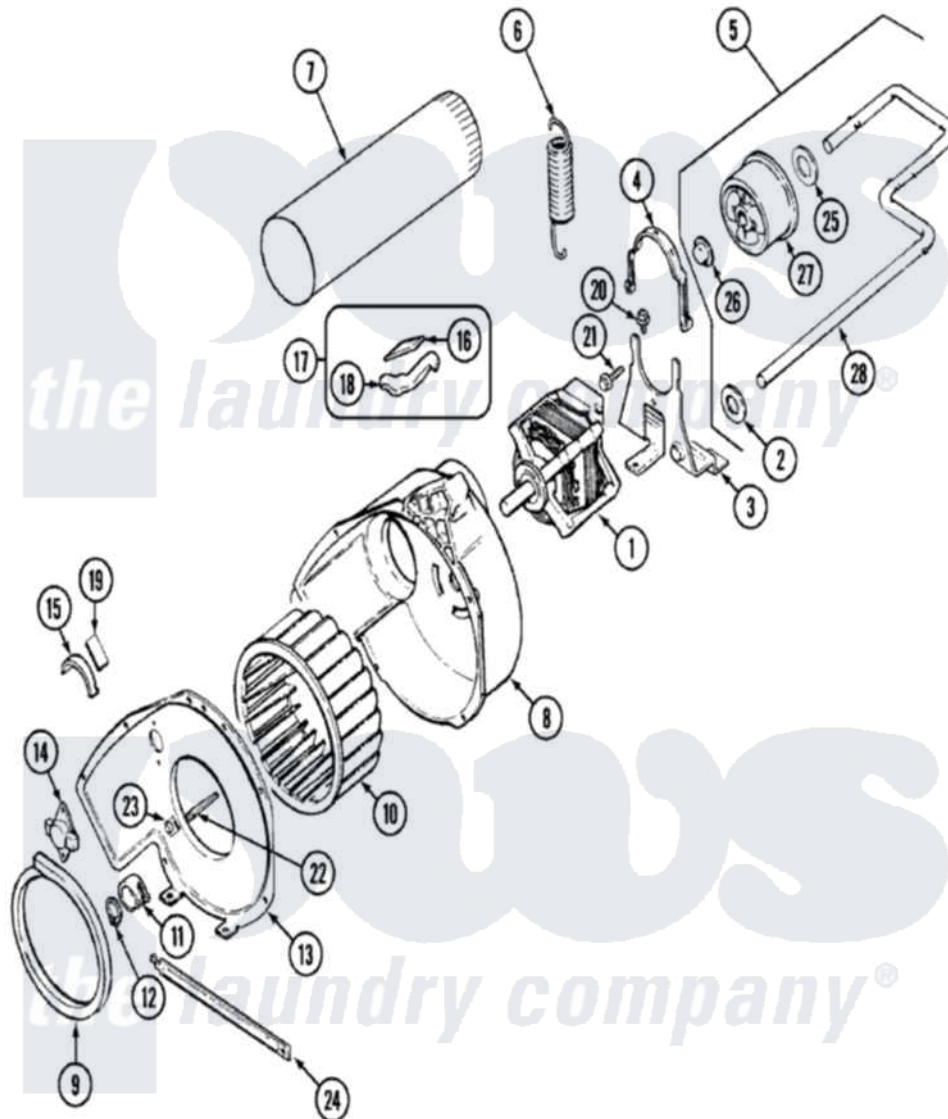

Maytag PYE3200AZW 05 - MOTOR & DRIVE

Maytag Residential Maytag PYE3200AZW Dryer Parts Parts Diagram 05 - MOTOR & DRIVE
 Click on the part number to view part

Item	Original Part Number	Replaced By	Status	Part Description
1	31001316	W10410996		Motor-Drve
"	53-0932	31001535		Pulley, Motor
2	25-7815			Washer
3	25-7732	681414		Screw, 10AB X 1/2
"	53-1932	31001570		Bracket, Motor
4	53-0214	660658		Clamp, Motor Mounting 343481 685441
5	53-2287			Idler Assembly
6	53-2209	31001465		Spring, Idler
7	25-2134	W10116760		Screw
"	53-0134			Duct, Exhaust
8	53-1801			Housing, Blower
9	53-0203	12001324		Duct Kit, Collector
10	31001317			Wheel, Blower
11	25-7823	312967		Clamp, Blower Housing
12	25-7855			Ring, Retaining
13	25-7435	33002917		Screw, No.10-16

"	53-1934		Cover, Blower Housing
14	31001192		Thermostat, Control
"	25-2134	W10116760	Screw
15	53-2273	31001470	Glide, Tumbler
16	53-0724	31001356	Pad, Glide
17	LA-1006		Glide Kit, Tumbler
18	53-2272	31001469	Glide, Tumbler
19	53-1684	31001356	Pad, Glide
20	25-7963	31001571	Screw, 10-24 x 0700 Hxwshrd Ty
21	25-7674		Screw
22	53-1026		Guide, Vane Inlet
23	25-3457		Screw, Sems
24	53-1625		Brace, Tumbler Support
25	25-7815		Washer
26	25-7957		Pushnut
27	53-1628	31001344	Pulley, Idler
28	53-2250	53-2287	Idler Assembly