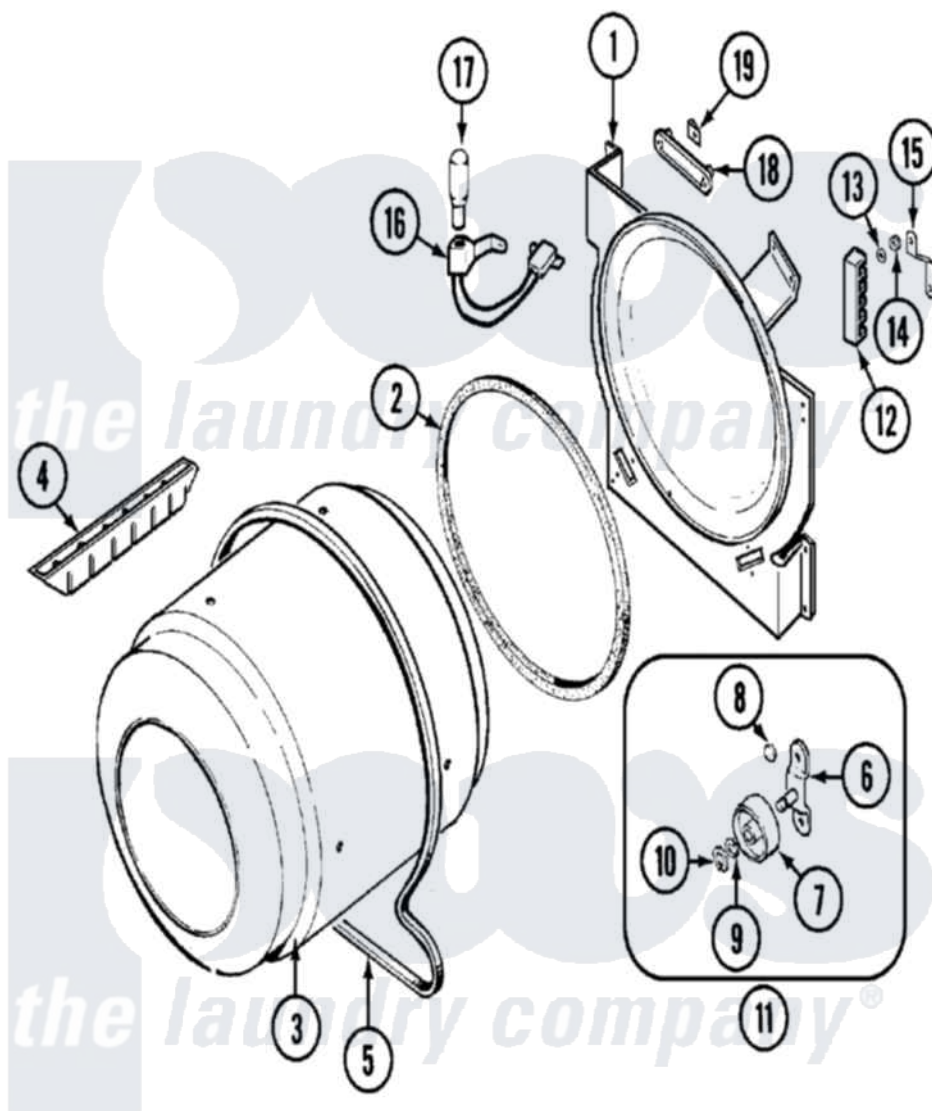

Maytag PYE3200AZW 06 - TUMBLER

Maytag Residential Maytag PYE3200AZW Dryer Parts Parts Diagram 06 - TUMBLER
 Click on the part number to view part

Item	Original Part Number	Replaced By	Status	Part Description
1	25-7733	681414		Screw, 10AB X 1/2
"	LA-1054			Dryer Bulkhead Kit
2	53-0281	31001747		Seal Assembly
3	53-1250			Cylinder
4	25-7759	3196164		Screw
"	Y02100002		Not Available	BAFFLE (WHT)
5	31531589	341241		Belt
6	25-7101	3351614		Screw, Gearcase Cover Mounting
"	53-0197			Support Assembly-Cylinder Rear
7	31001096			Roller
8	25-7813			Spacer
9	25-7814			Washer
10	25-7854			Ring, Retaining
11	LA-1008			Rr Roller Kit
12	53-1518			Block, Terminal

"	25-7952	3400074	Screw
13	25-3122		Washer, Flat
14	25-7808	21001837	Nut, Lock W/Nylon Insert
"	25-0027	112432	Nut
15	53-0965	Not Available	STRAP, GROUND
16	53-1580		Receptacle Assembly
"	25-3457		Screw, Sems
17	53-0570	A3167501	Lamp Oven, Int.
18	53-0174		Lens, Bulb
19	25-3562	3195558	Nut