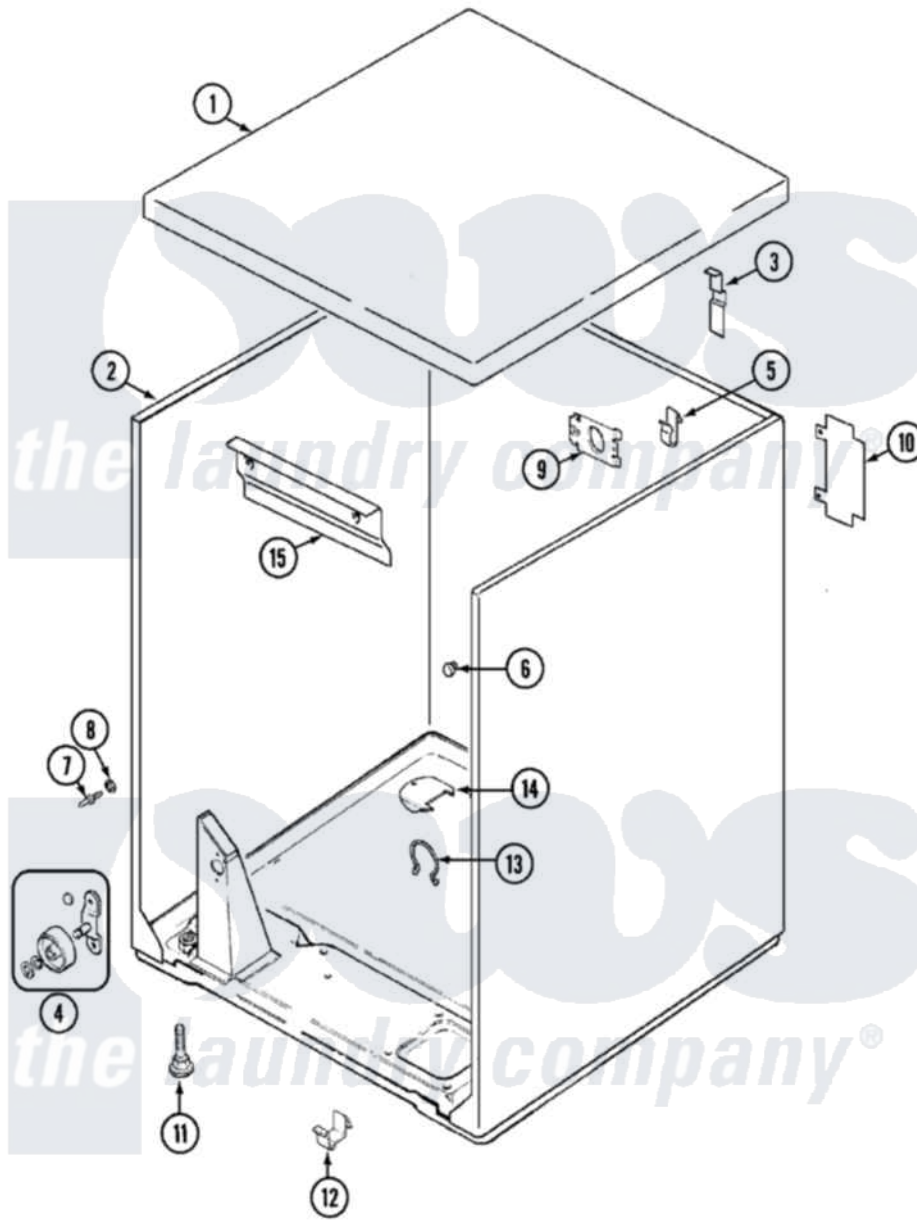

# Maytag PYE3300AGW 01 - CABINET

Maytag [Residential Maytag PYE3300AGW Dryer Parts](#) Parts Diagram 01 - CABINET  
 Click on the part number to view part

Item	Original Part Number	Replaced By	Status	Part Description
1	<a href="#">31001527</a>			Reinfort, Top
"	<a href="#">31001423</a>			Top, Cabinet
2	53-2559	<a href="#">31001714</a>		Cabinet And Base Assembly
3	<a href="#">63-5712</a>			Hinge, Cabinet Top
"	25-3092	<a href="#">90767</a>		Screw, 8A X 3/8 HeX Washer Head Tapping
4	<a href="#">LA-1008</a>			Rr Roller Kit
"	LA-1007	<a href="#">12002126</a>		Reinforcement Brace/Glide Kit
5	<a href="#">25-3034</a>			Clip, Wiring
6	<a href="#">33-2653</a>			Bumper, Cabinet
7	<a href="#">53-0643</a>			Pin, Locator
8	<a href="#">53-0200</a>			Sleeve, Locator Pin
"	25-0224	<a href="#">3400029</a>		Nut, Adapter Plate
10	25-7857	<a href="#">90767</a>		Screw, 8A X 3/8 HeX Washer Head Tapping
"	<a href="#">53-0284</a>			Cover, Terminal
11	63-5519		Not Available	LEG, LEVELING

12	<a href="#">53-0120</a>		Clip, Front Panel
13	25-7027	<a href="#">16515</a>	Clip
14	25-7741	<a href="#">W10116760</a>	Screw
"	<a href="#">53-1921</a>		Shield, Wiring