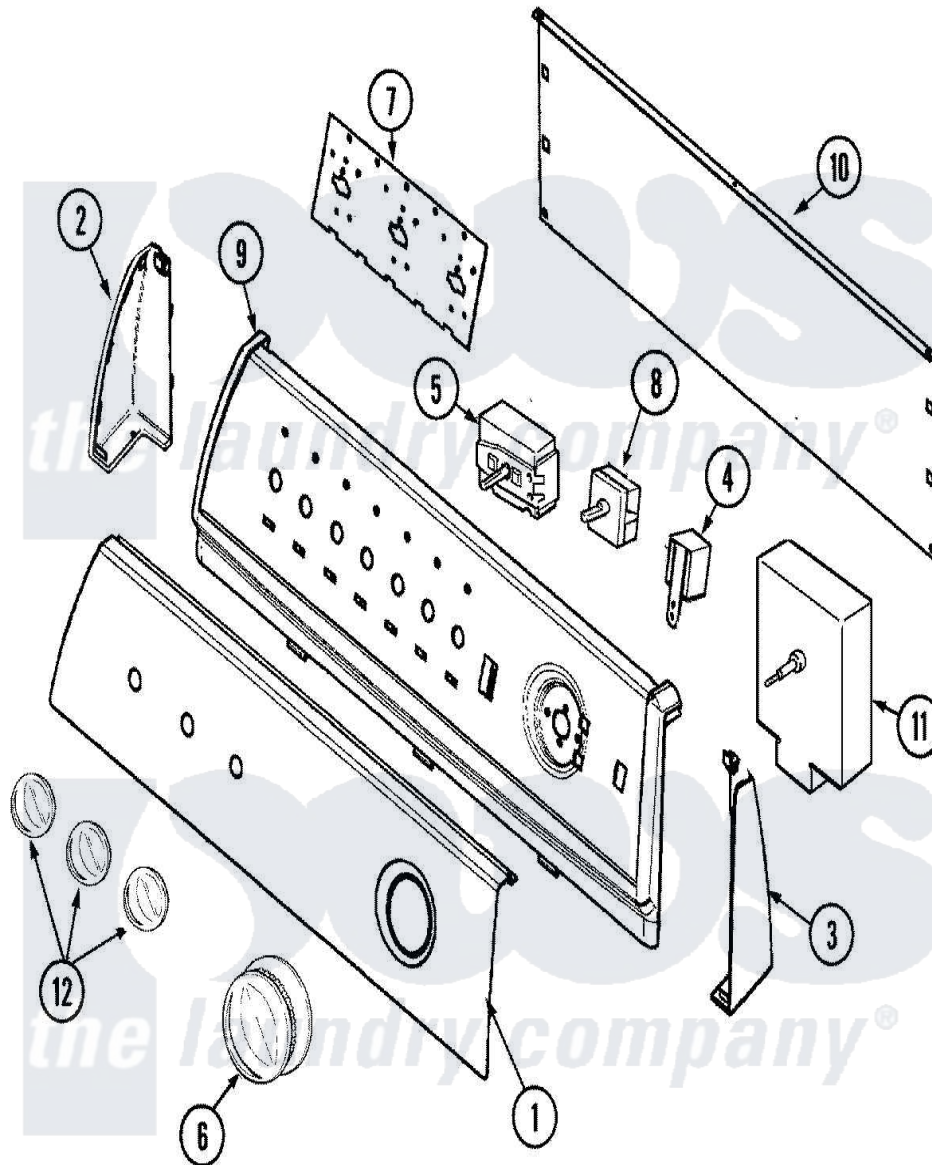

# Maytag PYE3300AGW 02 - CONTROL PANEL

Maytag [Residential Maytag PYE3300AGW Dryer Parts](#) Parts Diagram 02 - CONTROL PANEL  
 Click on the part number to view part

Item	Original Part Number	Replaced By	Status	Part Description
1	<a href="#">31001531</a>			Panel, Control
2	25-3092	<a href="#">90767</a>		Screw, 8A X 3/8 HeX Washer Head Tapping
3	25-3092	<a href="#">90767</a>		Screw, 8A X 3/8 HeX Washer Head Tapping
4	<a href="#">31001448</a>			Buzzer, Cycle Signal
5	25-3092	<a href="#">90767</a>		Screw, 8A X 3/8 HeX Washer Head Tapping
8	<a href="#">31001443</a>			Switch, Two Pos Rotary
"	25-3092	<a href="#">90767</a>		Screw, 8A X 3/8 HeX Washer Head Tapping
9	31001743	<a href="#">21002005</a>		Frame, Control Panel
10	<a href="#">21001527</a>			Shield, Rear
"	25-3092	<a href="#">90767</a>		Screw, 8A X 3/8 HeX Washer Head Tapping
"	<a href="#">25-3457</a>			Screw, Sems
11	<a href="#">31001514</a>			Resistor Assembly
"	<a href="#">31001532</a>			Timer

"	25-3092	<a href="#">90767</a>	Screw, 8A X 3/8 HeX Washer Head Tapping
12	21001525	<a href="#">21002196</a>	Knob-Selector
13	31001533	Not Available	MANUAL, USE & CARE
14	<a href="#">31001493</a>		Harness, Wire