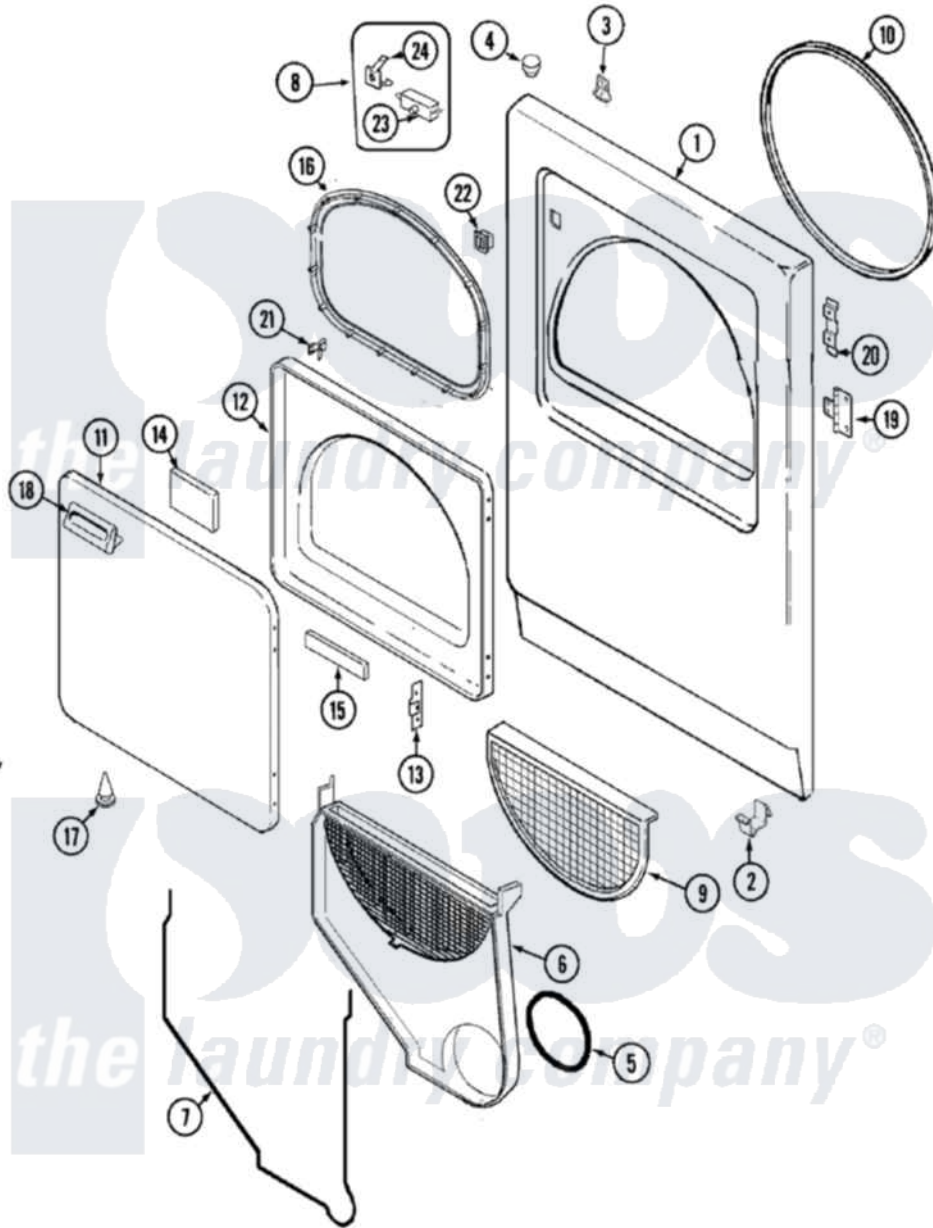

# Maytag PYE3300AGW 03 - DOOR (PYE3300)

Maytag [Residential Maytag PYE3300AGW Dryer Parts](#) Parts Diagram 03 - DOOR (PYE3300)  
 Click on the part number to view part

Item	Original Part Number	Replaced By	Status	Part Description
1	53-0726	<a href="#">31001771</a>		Panel, Front
2	<a href="#">53-0120</a>			Clip, Front Panel
3	<a href="#">31001526</a>			Lock, Top
4	<a href="#">33-2653</a>			Bumper, Cabinet
5	53-0203	<a href="#">12001324</a>		Duct Kit, Collector
6	25-7810	<a href="#">415013-35</a>		Screw
"	<a href="#">12001324</a>			Duct Kit, Collector
7	<a href="#">53-0204</a>			Seal
8	<a href="#">LA-1005</a>			Switch Kit
9	<a href="#">53-0918</a>			Filter, Lint
10	53-0281	<a href="#">31001747</a>		Seal Assembly
11	<a href="#">53-0154</a>			Panel, Outer Door
"	25-7770	<a href="#">3196169</a>		Screw, Element
12	53-0912		Not Available	PANEL, INNER DOOR (WHT)
13	<a href="#">53-0119</a>			Clip, Hinge
14	<a href="#">53-1490</a>			Door Pad

15	<a href="#">53-1491</a>		Door Pad
16	53-0648	<a href="#">31001529</a>	Seal, Door
17	<a href="#">25-7889</a>		Plug Button
18	<a href="#">53-0927</a>		Handle, Door
"	25-7810	<a href="#">415013-35</a>	Screw
19	<a href="#">53-1492</a>		Hinge, Dryer Door
"	<a href="#">25-7809</a>		Screw, No.6-20 1/2 Flthd Torx
20	53-0121	Not Available	TWIN NUT
21	53-2364	<a href="#">LA-1003</a>	Door Catch Kit
22	53-0187	<a href="#">LA-1003</a>	Door Catch Kit
23	31001467	<a href="#">31001757</a>	Switch, Door
24	63-5990	<a href="#">31001319</a>	Clip, Switch