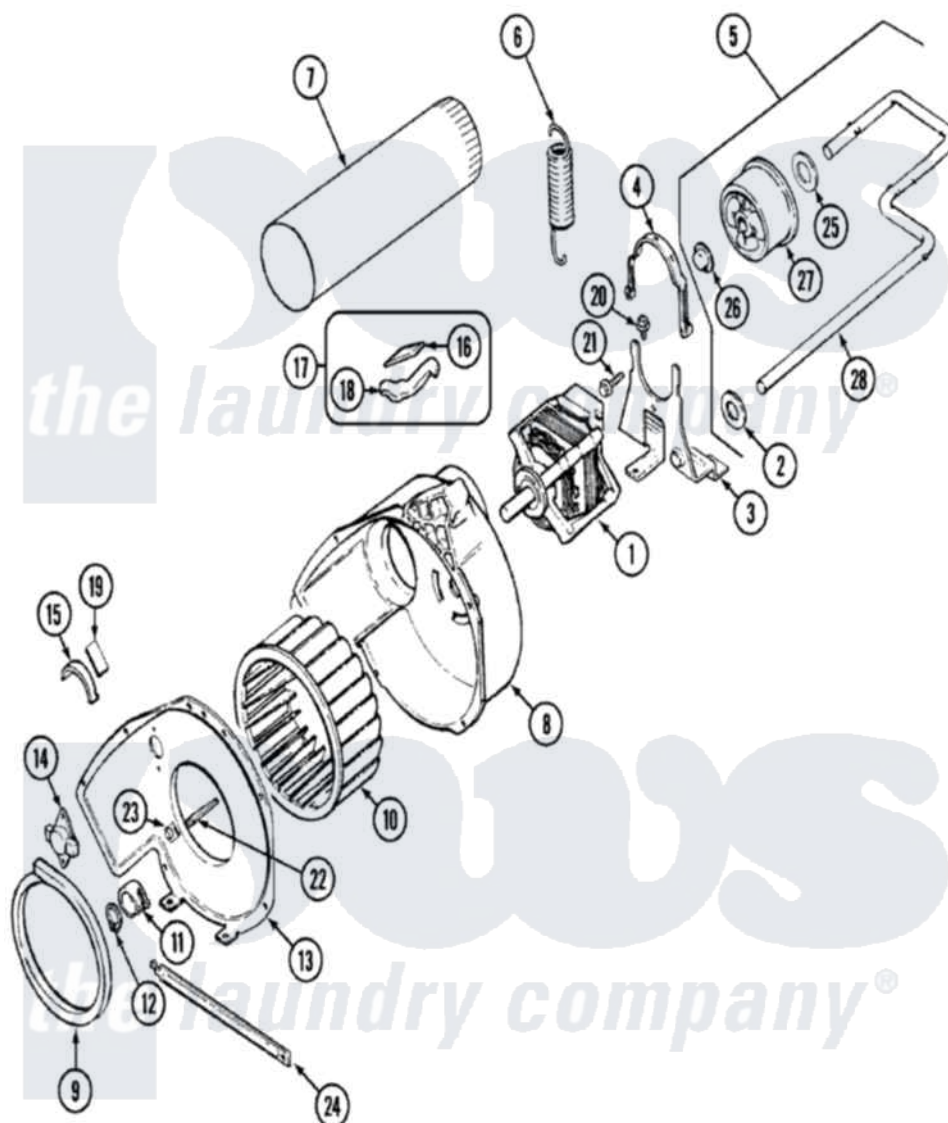

Maytag PYE3300AGW 05 - MOTOR & DRIVE

Maytag Residential Maytag PYE3300AGW Dryer Parts Parts Diagram 05 - MOTOR & DRIVE
 Click on the part number to view part

Item	Original Part Number	Replaced By	Status	Part Description
1	21001484			Motor,
"	31001729			Pulley, Motor
2	25-7815			Washer
3	25-7732	681414		Screw, 10AB X 1/2
"	53-1932	31001570		Bracket, Motor
4	53-0214	660658		Clamp, Motor Mounting 343481 685441
5	53-2287			Idler Assembly
6	53-2209	31001465		Spring, Idler
7	53-0134			Duct, Exhaust
"	25-2134	W10116760		Screw
8	53-1801			Housing, Blower
9	53-0203	12001324		Duct Kit, Collector
10	31001317			Wheel, Blower
11	25-7823	312967		Clamp, Blower Housing
12	25-7855			Ring, Retaining
13	53-1934			Cover, Blower Housing

"	25-7435	33002917	Screw, No.10-16
14	31001192		Thermostat, Control
"	25-2134	W10116760	Screw
15	53-2273	31001470	Glide, Tumbler
16	53-0724	31001356	Pad, Glide
17	LA-1006		Glide Kit, Tumbler
18	53-2272	31001469	Glide, Tumbler
19	53-1684	31001356	Pad, Glide
20	25-7963	31001571	Screw, 10-24 x 0700 Hxwshrd Ty
21	25-7674		Screw
22	53-1026		Guide, Vane Inlet
23	25-3457		Screw, Sems
24	53-1625		Brace, Tumbler Support
25	25-7815		Washer
26	25-7957		Pushnut
27	31001344		Pulley, Idler
28	53-2250	53-2287	Idler Assembly