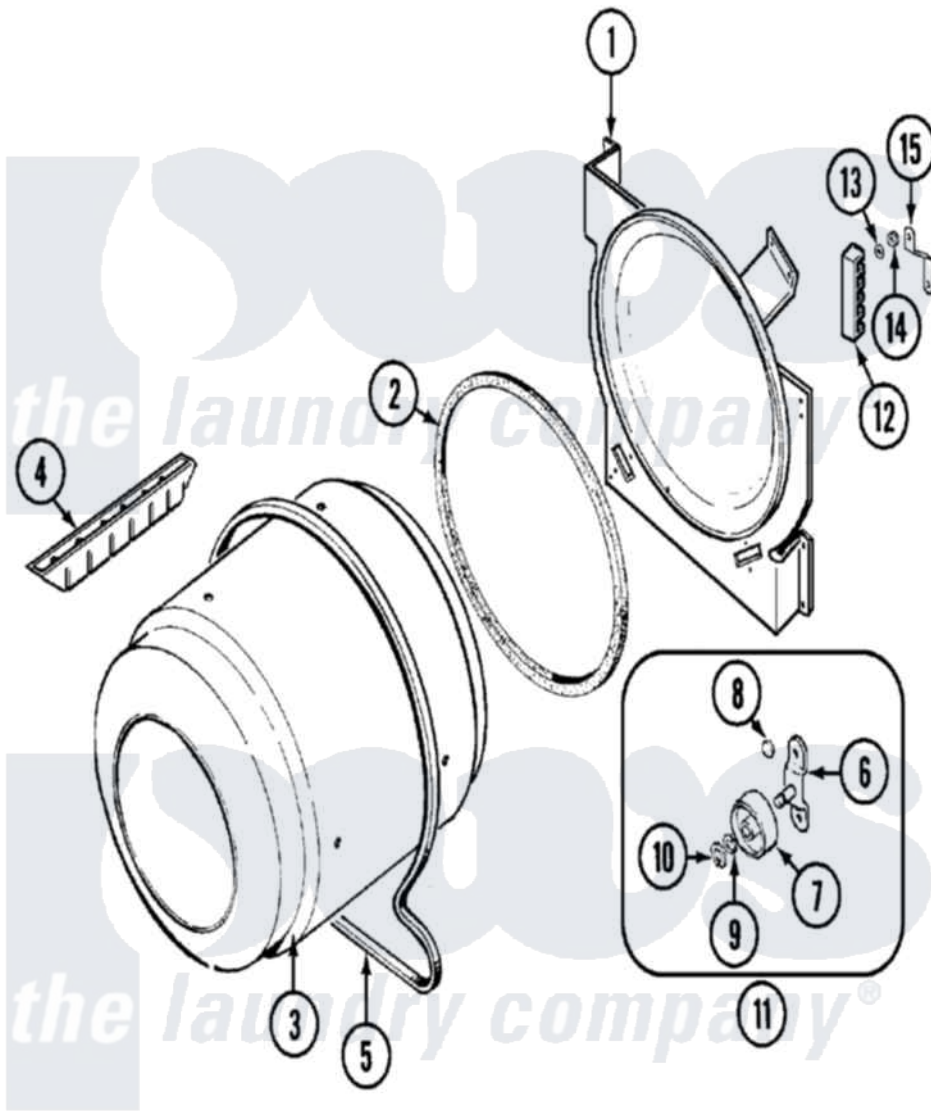

# Maytag PYE3300AGW 06 - TUMBLER

Maytag [Residential Maytag PYE3300AGW Dryer Parts](#) Parts Diagram 06 - TUMBLER  
 Click on the part number to view part

Item	Original Part Number	Replaced By	Status	Part Description
1	<a href="#">LA-1054</a>			Dryer Bulkhead Kit
"	25-7733	<a href="#">681414</a>		Screw, 10AB X 1/2
2	53-0281	<a href="#">31001747</a>		Seal Assembly
3	<a href="#">53-1250</a>			Cylinder
4	25-7759	<a href="#">3196164</a>		Screw
"	Y02100002		Not Available	BAFFLE (WHT)
5	31531589	<a href="#">341241</a>		Belt
6	<a href="#">53-0197</a>			Support Assembly-Cylinder Rear
"	25-7101	<a href="#">3351614</a>		Screw, Gearcase Cover Mounting
7	<a href="#">31001096</a>			Roller
8	<a href="#">25-7813</a>			Spacer
9	<a href="#">25-7814</a>			Washer
10	<a href="#">25-7854</a>			Ring, Retaining
11	<a href="#">LA-1008</a>			Rr Roller Kit