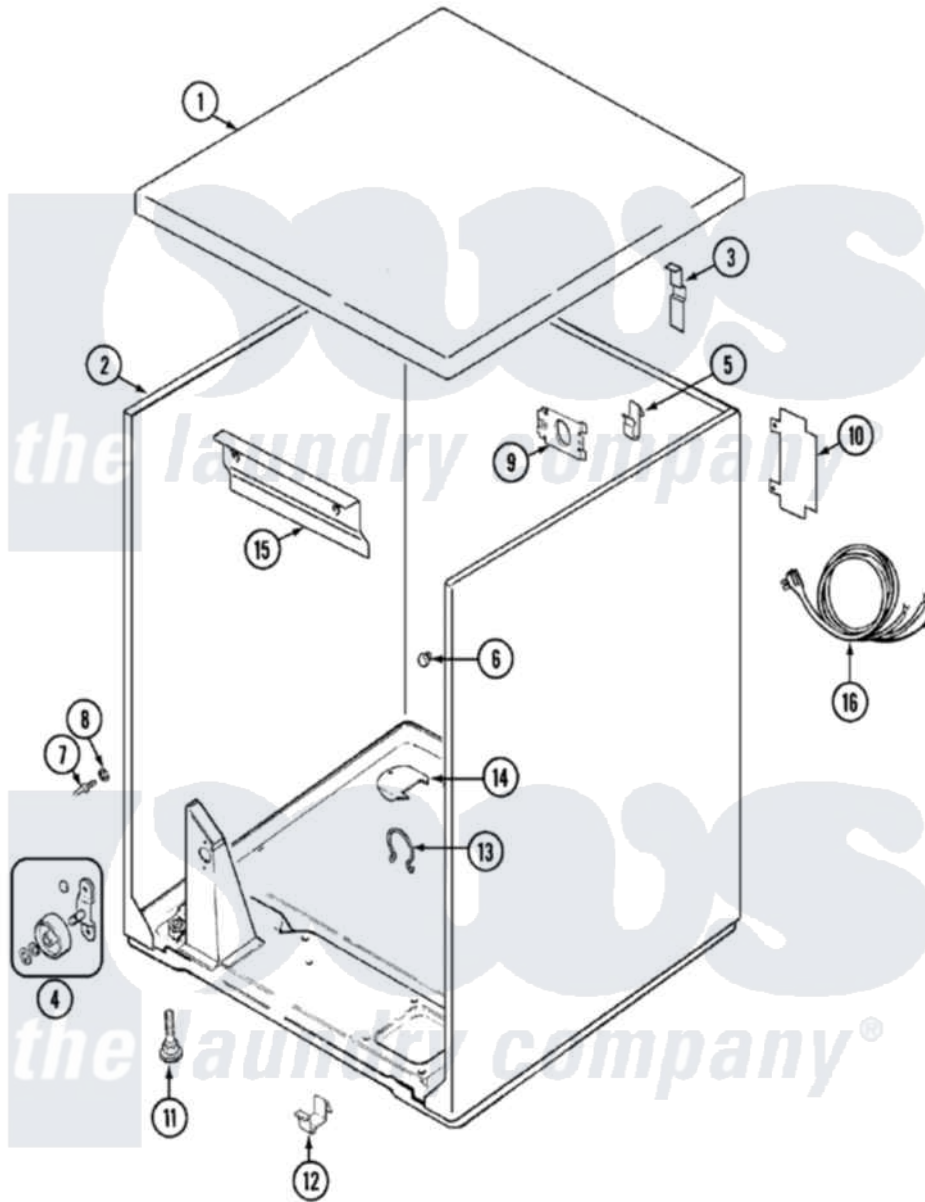

Maytag PYE3300AZW 01 - CABINET

Maytag [Residential Maytag PYE3300AZW Dryer Parts](#) Parts Diagram 01 - CABINET
 Click on the part number to view part

Item	Original Part Number	Replaced By	Status	Part Description
1	31001423			Top, Cabinet
2	53-2559	31001714		Cabinet And Base Assembly
3	63-5712			Hinge, Cabinet Top
"	25-3092	90767		Screw, 8A X 3/8 HeX Washer Head Tapping
4	LA-1007	12002126		Reinforcement Brace/Glide Kit
"	LA-1008			Rr Roller Kit
5	25-3034			Clip, Wiring
6	33-2653			Bumper, Cabinet
7	53-0643			Pin, Locator
8	53-0200			Sleeve, Locator Pin
"	25-0224	3400029		Nut, Adapter Plate
9	25-7828	489483		Screw 10-32 X 1/2
"	53-0135		Not Available	SUPPORT, POWER CORD
10	25-7857	90767		Screw, 8A X 3/8 HeX Washer Head Tapping
"	53-0284			Cover, Terminal

11	63-5519	Not Available	LEG, LEVELING
12	53-0120		Clip, Front Panel
13	25-7027	16515	Clip
14	25-7741	W10116760	Screw
"	53-1921		Shield, Wiring
15	25-3457		Screw, Sems
"	53-0133		Shield, Heat
16	31001019	Not Available	CORD, POWER