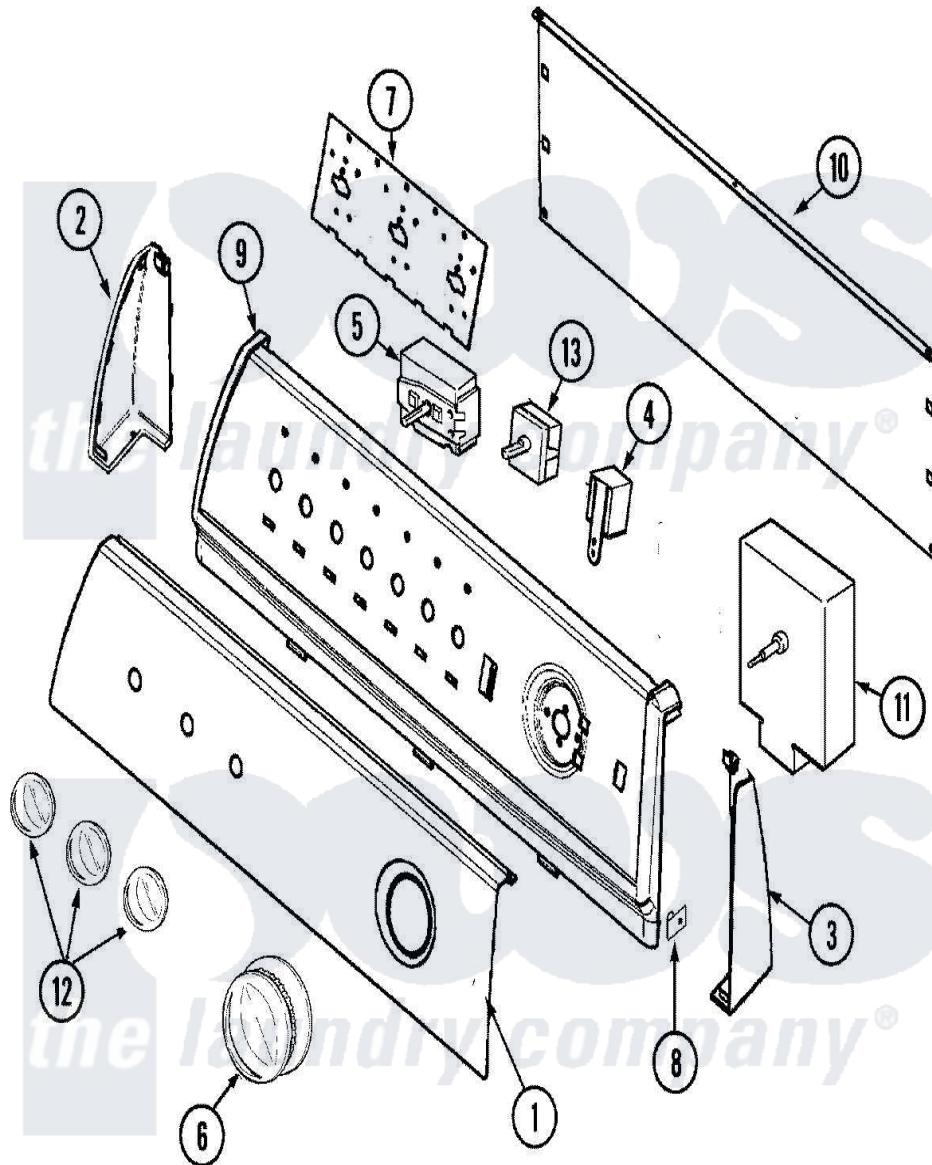

# Maytag PYE3300AZW 02 - CONTROL PANEL

Maytag [Residential Maytag PYE3300AZW Dryer Parts](#) Parts Diagram 02 - CONTROL PANEL  
 Click on the part number to view part

Item	Original Part Number	Replaced By	Status	Part Description
1	<a href="#">31001464</a>			Panel, Control
2	<a href="#">21001519</a>			Endcap
"	25-3092	<a href="#">90767</a>		Screw, 8A X 3/8 HeX Washer Head Tapping
3	<a href="#">21001523</a>			Endcap
"	25-3092	<a href="#">90767</a>		Screw, 8A X 3/8 HeX Washer Head Tapping
4	<a href="#">31001397</a>			Buzzer
5	25-3092	<a href="#">90767</a>		Screw, 8A X 3/8 HeX Washer Head Tapping
"	31001398	<a href="#">31001447</a>		Switch, Temperature
6	31001385	<a href="#">37001184</a>		Timer Knob And Skirt Assembly
7	<a href="#">31001193</a>			Pad, Shield
"	53-2504	<a href="#">31001193</a>		Pad, Shield
"	<a href="#">21001603</a>			Shield, Control
8	<a href="#">25-7851</a>			Speedclip, End Cap To Top
9	<a href="#">21001604</a>		Not Available	FRAME, CONTROL PANEL

9	21001004	Not Available	(WHT)
10	<a href="#">25-3457</a>		Screw, Sems
"	<a href="#">21001527</a>		Shield, Rear
"	25-3092	<a href="#">90767</a>	Screw, 8A X 3/8 HeX Washer Head Tapping
11	25-3092	<a href="#">90767</a>	Screw, 8A X 3/8 HeX Washer Head Tapping
"	63-6743	<a href="#">31001484</a>	Resistor Assembly
"	53-1815	<a href="#">31001513</a>	Timer
12	21001525	<a href="#">21002196</a>	Knob-Selector
13	<a href="#">31001190</a>		Switch, Two Position Rotary
"	25-3092	<a href="#">90767</a>	Screw, 8A X 3/8 HeX Washer Head Tapping
14	<a href="#">31001458</a>		Manual, Use And Care