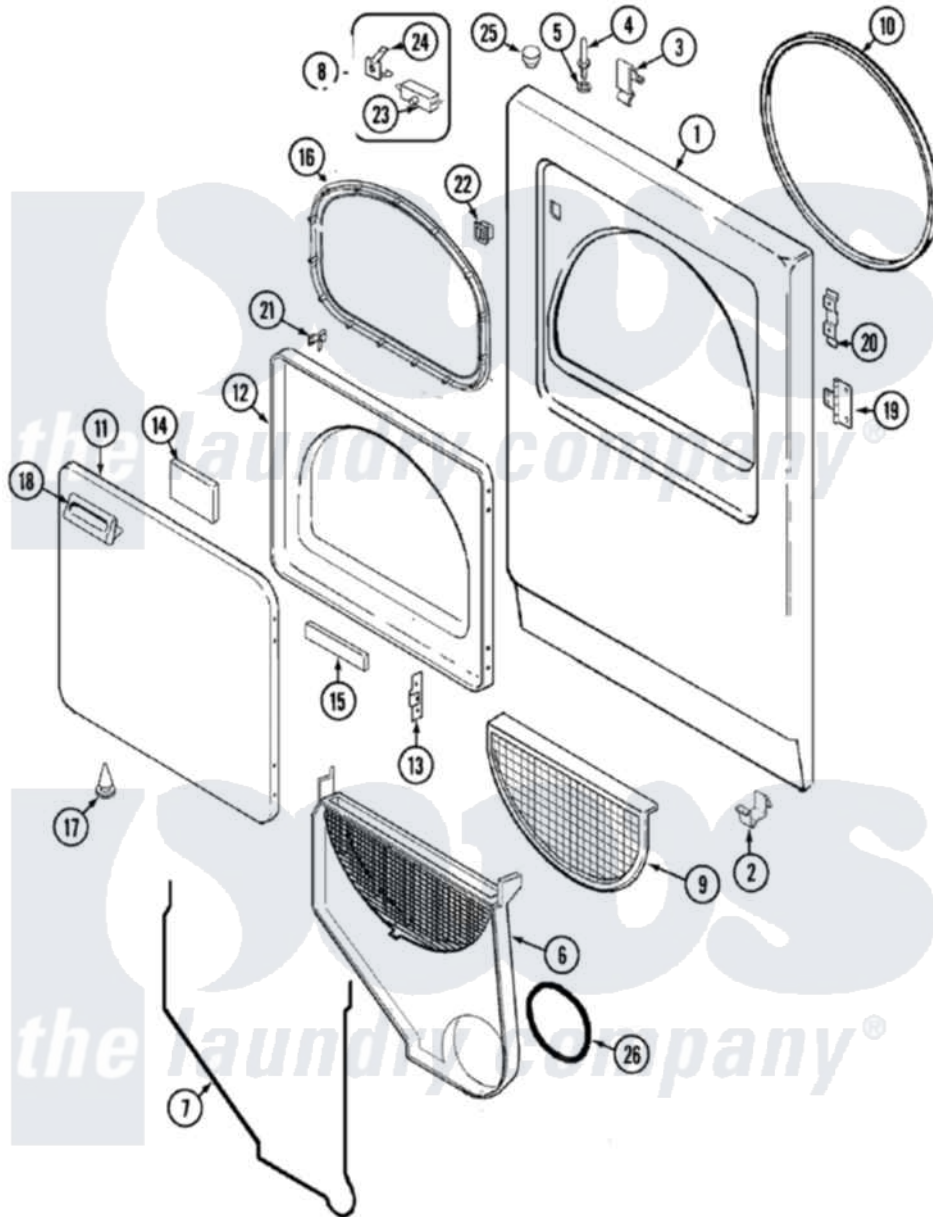

# Maytag PYE3300AZW 03 - DOOR

Maytag Residential Maytag PYE3300AZW Dryer Parts Parts Diagram 03 - DOOR  
 Click on the part number to view part

Item	Original Part Number	Replaced By	Status	Part Description
1	12001189	<a href="#">31001771</a>		Panel, Front
2	<a href="#">53-0120</a>			Clip, Front Panel
3	<a href="#">25-7220</a>			Clip, Cabinet Top
4	<a href="#">53-0643</a>			Pin, Locator
5	<a href="#">53-0200</a>			Sleeve, Locator Pin
"	25-0224	<a href="#">3400029</a>		Nut, Adapter Plate
6	<a href="#">12001324</a>			Duct Kit, Collector
"	25-7810	<a href="#">415013-35</a>		Screw
7	<a href="#">53-0204</a>			Seal
8	<a href="#">LA-1005</a>			Switch Kit
9	<a href="#">53-0918</a>			Filter, Lint
10	53-0281	<a href="#">31001747</a>		Seal Assembly
11	25-7770	<a href="#">3196169</a>		Screw, Element
"	<a href="#">53-0154</a>			Panel, Outer Door
12	53-0912		Not Available	PANEL, INNER DOOR (WHT)
13	<a href="#">53-0119</a>			Clip, Hinge

14	<a href="#">21001281</a>		Damper, Sound Pad
"	<a href="#">53-1490</a>		Door Pad
15	<a href="#">53-1491</a>		Door Pad
16	53-0648	<a href="#">31001529</a>	Seal, Door
17	<a href="#">25-7889</a>		Plug Button
18	25-7810	<a href="#">415013-35</a>	Screw
"	<a href="#">53-0927</a>		Handle, Door
19	<a href="#">25-7809</a>		Screw, No.6-20 1/2 Flthd Torx
"	<a href="#">53-1492</a>		Hinge, Dryer Door
20	53-0121	Not Available	TWIN NUT
21	53-2364	<a href="#">LA-1003</a>	Door Catch Kit
"	<a href="#">LA-1003</a>		Door Catch Kit
22	53-0187	<a href="#">LA-1003</a>	Door Catch Kit
23	<a href="#">53-0148</a>		Switch, Door
24	63-5990	<a href="#">31001319</a>	Clip, Switch
25	<a href="#">33-2653</a>		Bumper, Cabinet
26	53-0203	<a href="#">12001324</a>	Duct Kit, Collector