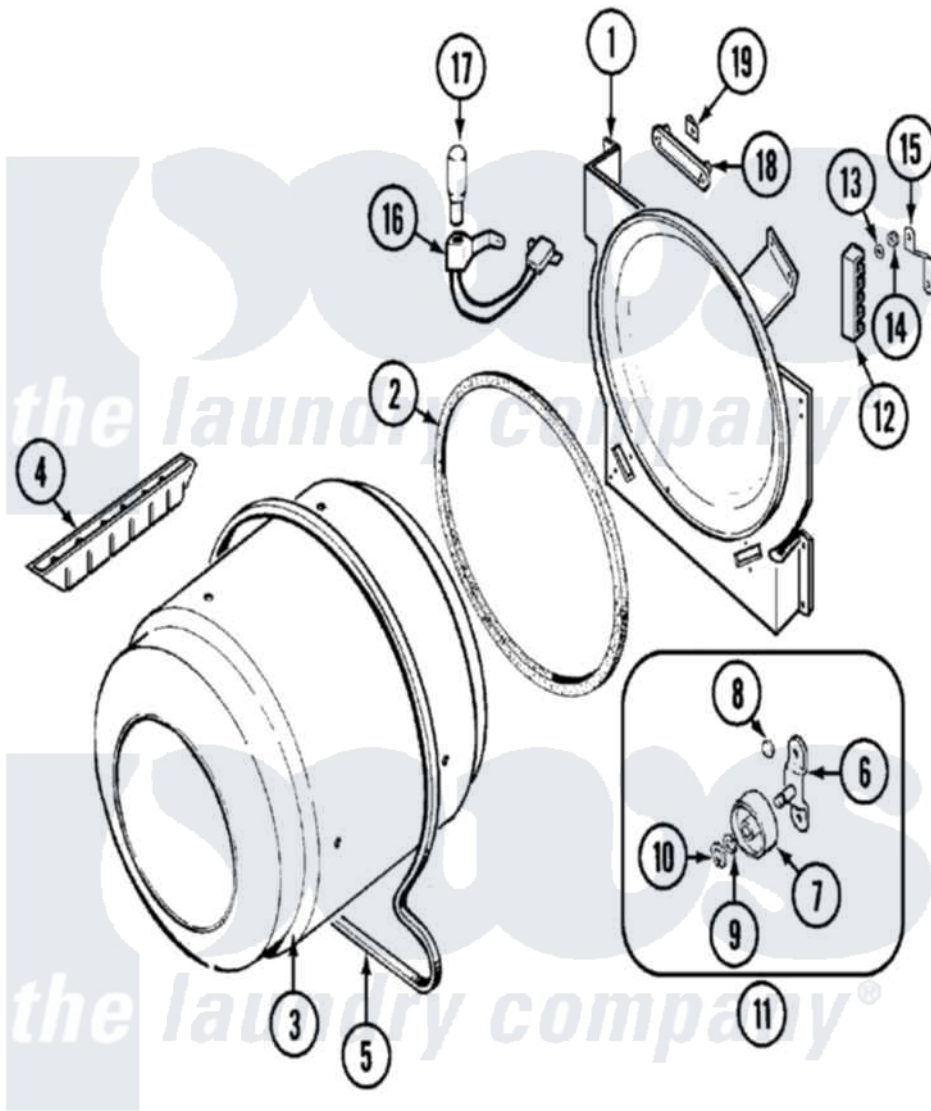

Maytag PYE3300AZW 06 - TUMBLER

Maytag Residential Maytag PYE3300AZW Dryer Parts Parts Diagram 06 - TUMBLER
 Click on the part number to view part

Item	Original Part Number	Replaced By	Status	Part Description
1	25-7733	681414		Screw, 10AB X 1/2
"	LA-1054			Dryer Bulkhead Kit
2	53-0281	31001747		Seal Assembly
3	53-1250			Cylinder
4	25-7759	3196164		Screw
"	Y02100002		Not Available	BAFFLE (WHT)
5	31531589	341241		Belt
6	25-7101	3351614		Screw, Gearcase Cover Mounting
"	53-0197			Support Assembly-Cylinder Rear
7	31001096			Roller
8	25-7813			Spacer
9	25-7814			Washer
10	25-7854			Ring, Retaining
11	LA-1008			Rr Roller Kit
12	53-1518			Block, Terminal

"	25-7952	3400074	Screw
13	25-3122		Washer, Flat
14	25-7808	21001837	Nut, Lock W/Nylon Insert
"	25-0027	112432	Nut
15	53-0965	Not Available	STRAP, GROUND
16	53-1580		Receptacle Assembly
"	25-3457		Screw, Sems
17	53-0570	A3167501	Lamp Oven, Int.
18	53-0174		Lens, Bulb
19	25-3562	3195558	Nut