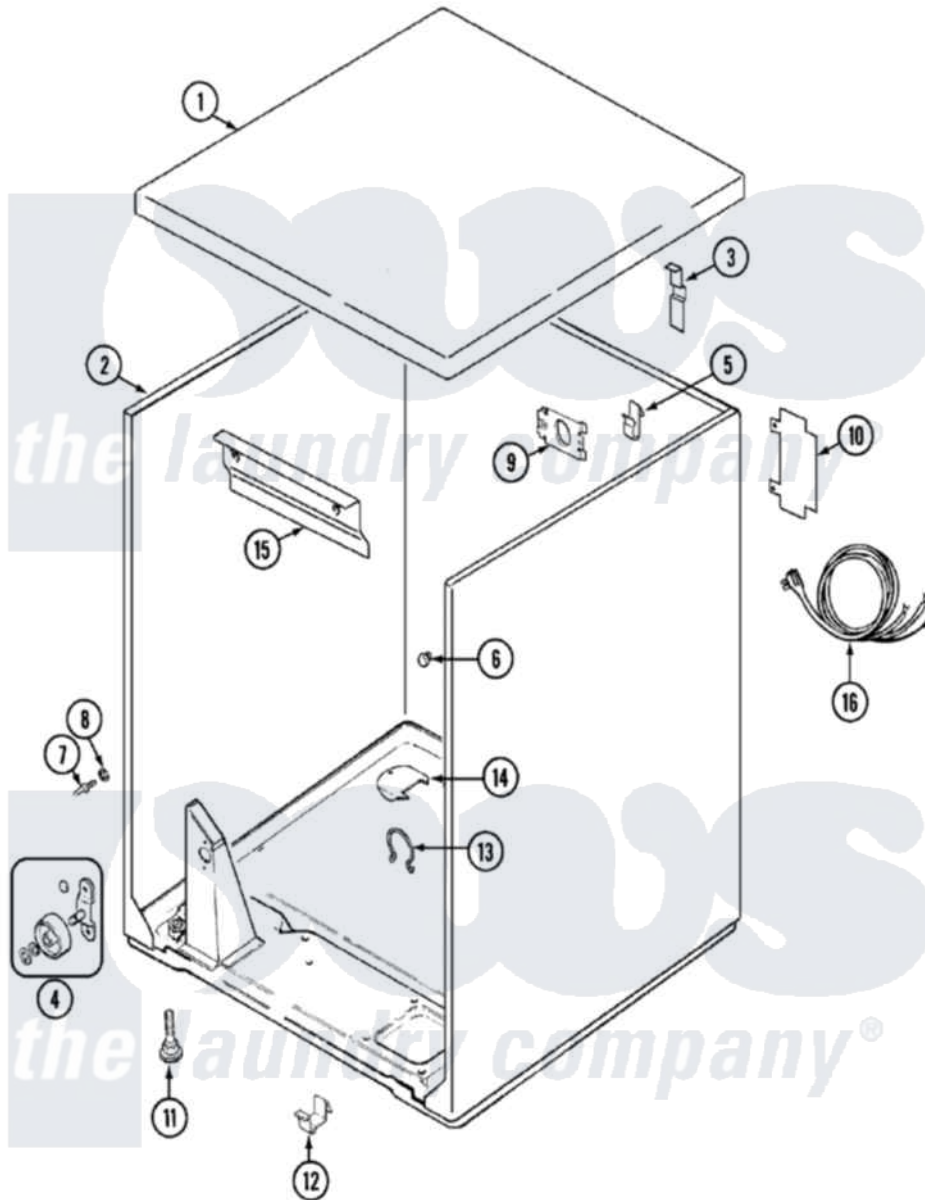

Maytag PYE3360AYW 01 - CABINET

Maytag [Residential Maytag PYE3360AYW Dryer Parts](#) Parts Diagram 01 - CABINET
 Click on the part number to view part

Item	Original Part Number	Replaced By	Status	Part Description
1	31001423			Top, Cabinet
"	31001220			Damper, Cabinet
2	53-2559	31001714		Cabinet And Base Assembly
3	63-5712			Hinge, Cabinet Top
"	25-3092	90767		Screw, 8A X 3/8 HeX Washer Head Tapping
4	LA-1007	12002126		Reinforcement Brace/Glide Kit
"	LA-1008			Rr Roller Kit
5	25-3034			Clip, Wiring
6	33-2653			Bumper, Cabinet
7	53-0643			Pin, Locator
8	53-0200			Sleeve, Locator Pin
"	25-0224	3400029		Nut, Adapter Plate
10	53-0284			Cover, Terminal
"	25-7857	90767		Screw, 8A X 3/8 HeX Washer Head Tapping
11	63-5519		Not Available	LEG, LEVELING

12	53-0120		Clip, Front Panel
13	25-7027	16515	Clip
14	25-7741	W10116760	Screw
"	53-1921		Shield, Wiring
15	25-3457		Screw, Sems
"	53-0133		Shield, Heat