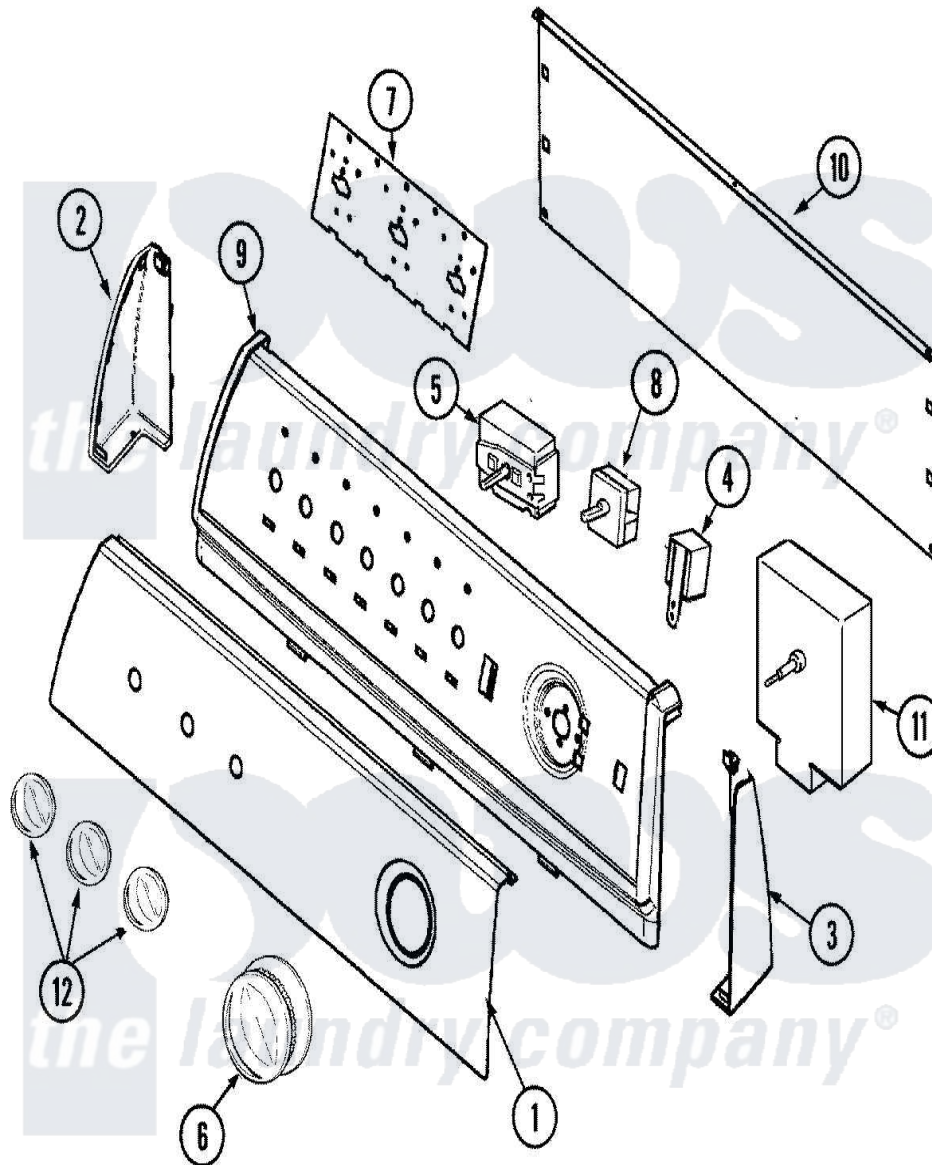

Maytag PYE3360AYW 02 - CONTROL PANEL

Maytag [Residential Maytag PYE3360AYW Dryer Parts](#) Parts Diagram 02 - CONTROL PANEL
 Click on the part number to view part

Item	Original Part Number	Replaced By	Status	Part Description
1	31001464			Panel, Control
2	25-3092	90767		Screw, 8A X 3/8 HeX Washer Head Tapping
"	21001519			Endcap
3	21001523			Endcap
"	25-3092	90767		Screw, 8A X 3/8 HeX Washer Head Tapping
4	31001397			Buzzer
5	31001483			Resistor Assembly Temperature
"	31001398	31001447		Switch, Temperature
"	25-3092	90767		Screw, 8A X 3/8 HeX Washer Head Tapping
6	31001385	37001184		Timer Knob And Skirt Assembly
7	31001193			Pad, Shield
"	21001603			Shield, Control
"	53-2504	31001193		Pad, Shield

8	25-3092	90767	Screw, 8A X 3/8 HeX Washer Head Tapping
"	31001190		Switch, Two Position Rotary
9	21001604	Not Available	FRAME, CONTROL PANEL (WHT)
10	25-3457		Screw, Sems
"	21001527		Shield, Rear
"	25-3092	90767	Screw, 8A X 3/8 HeX Washer Head Tapping
11	31001484		Resistor Assembly
"	53-1815	31001513	Timer
"	25-3092	90767	Screw, 8A X 3/8 HeX Washer Head Tapping
12	21001525	21002196	Knob-Selector