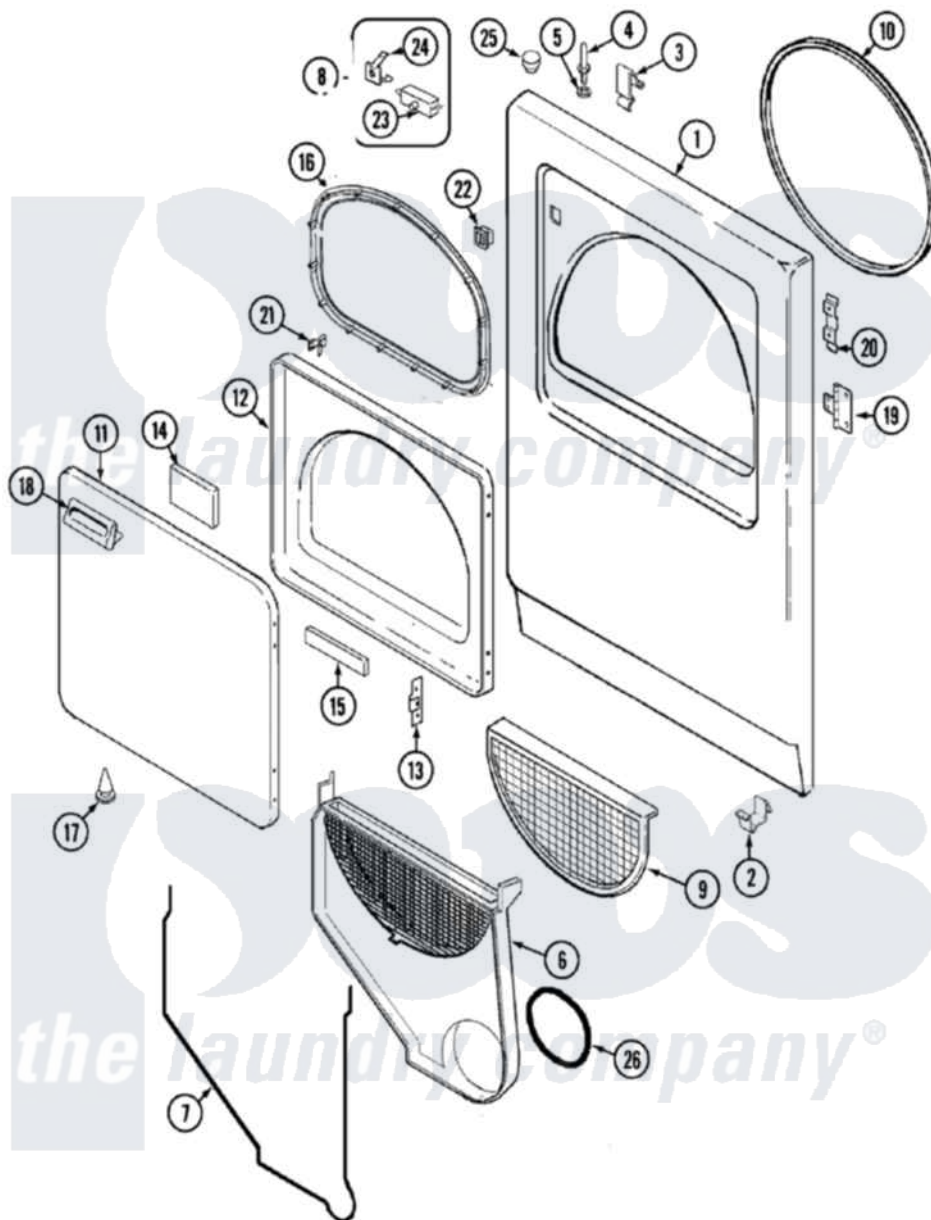

# Maytag PYE3360AYW 03 - DOOR

Maytag Residential Maytag PYE3360AYW Dryer Parts Parts Diagram 03 - DOOR  
 Click on the part number to view part

Item	Original Part Number	Replaced By	Status	Part Description
1	53-0726	<a href="#">31001771</a>		Panel, Front
2	<a href="#">53-0120</a>			Clip, Front Panel
3	<a href="#">25-7220</a>			Clip, Cabinet Top
4	<a href="#">53-0643</a>			Pin, Locator
5	25-0224	<a href="#">3400029</a>		Nut, Adapter Plate
6	<a href="#">12001324</a>			Duct Kit, Collector
"	25-7810	<a href="#">415013-35</a>		Screw
7	<a href="#">53-0204</a>			Seal
8	<a href="#">LA-1005</a>			Switch Kit
9	<a href="#">53-0918</a>			Filter, Lint
10	53-0281	<a href="#">31001747</a>		Seal Assembly
11	<a href="#">53-0154</a>			Panel, Outer Door
"	25-7770	<a href="#">3196169</a>		Screw, Element
12	53-0912		Not Available	PANEL, INNER DOOR (WHT)
13	<a href="#">53-0119</a>			Clip, Hinge
14	<a href="#">53-1490</a>			Door Pad

15	<a href="#">53-1491</a>		Door Pad
16	53-0648	<a href="#">31001529</a>	Seal, Door
17	<a href="#">25-7889</a>		Plug Button
18	<a href="#">53-0927</a>		Handle, Door
"	25-7810	<a href="#">415013-35</a>	Screw
19	<a href="#">53-1492</a>		Hinge, Dryer Door
"	<a href="#">25-7809</a>		Screw, No.6-20 1/2 Flthd Torx
20	53-0121	Not Available	TWIN NUT
21	<a href="#">LA-1003</a>		Door Catch Kit
"	53-2364	<a href="#">LA-1003</a>	Door Catch Kit
22	53-0187	<a href="#">LA-1003</a>	Door Catch Kit
23	<a href="#">53-0148</a>		Switch, Door
24	<a href="#">31001319</a>		Clip, Switch
25	<a href="#">33-2653</a>		Bumper, Cabinet
26	53-0203	<a href="#">12001324</a>	Duct Kit, Collector