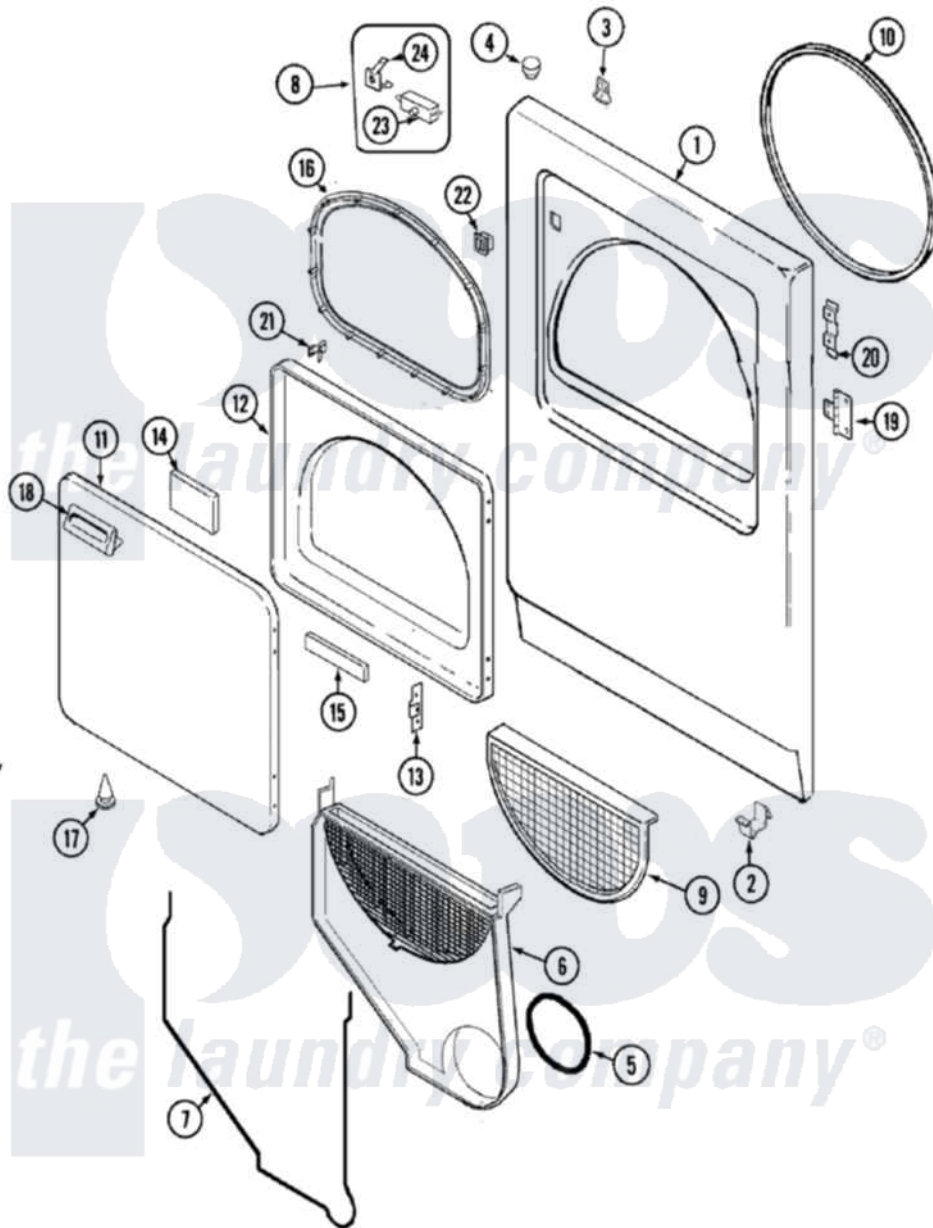

# Maytag PYE3360AYW 04 - DOOR (SERIES 11)

Maytag Residential Maytag PYE3360AYW Dryer Parts Parts Diagram 04 - DOOR (SERIES 11)  
 Click on the part number to view part

Item	Original Part Number	Replaced By	Status	Part Description
1	53-0726	<a href="#">31001771</a>		Panel, Front
2	<a href="#">53-0120</a>			Clip, Front Panel
3	<a href="#">31001526</a>			Lock, Top
4	<a href="#">33-2653</a>			Bumper, Cabinet
5	53-0203	<a href="#">12001324</a>		Duct Kit, Collector
6	25-7810	<a href="#">415013-35</a>		Screw
"	<a href="#">12001324</a>			Duct Kit, Collector
7	<a href="#">53-0204</a>			Seal
8	<a href="#">LA-1005</a>			Switch Kit
9	<a href="#">53-0918</a>			Filter, Lint
10	53-0281	<a href="#">31001747</a>		Seal Assembly
11	25-7770	<a href="#">3196169</a>		Screw, Element
"	<a href="#">53-0154</a>			Panel, Outer Door
12	53-0912		Not Available	PANEL, INNER DOOR (WHT)
13	<a href="#">53-0119</a>			Clip, Hinge
14	<a href="#">53-1490</a>			Door Pad

15	<a href="#">53-1491</a>		Door Pad
16	53-0648	<a href="#">31001529</a>	Seal, Door
17	<a href="#">25-7889</a>		Plug Button
18	25-7810	<a href="#">415013-35</a>	Screw
"	<a href="#">53-0927</a>		Handle, Door
19	<a href="#">25-7809</a>		Screw, No.6-20 1/2 Flthd Torx
"	<a href="#">53-1492</a>		Hinge, Dryer Door
20	53-0121	Not Available	TWIN NUT
21	53-2364	<a href="#">LA-1003</a>	Door Catch Kit
22	53-0187	<a href="#">LA-1003</a>	Door Catch Kit
23	53-0147	<a href="#">53-0148</a>	Switch, Door
24	63-5990	<a href="#">31001319</a>	Clip, Switch