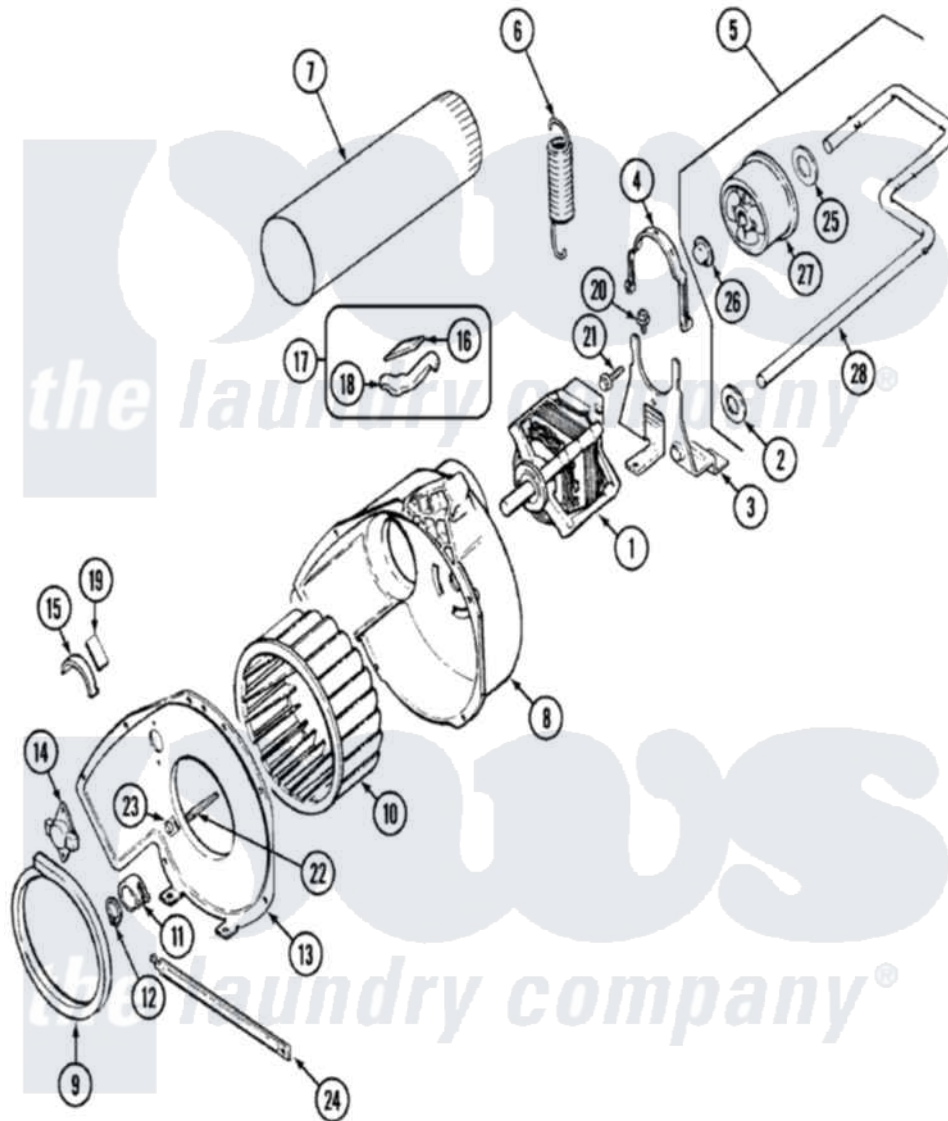

Maytag PYE3360AYW 06 - MOTOR & DRIVE

Maytag Residential Maytag PYE3360AYW Dryer Parts Parts Diagram 06 - MOTOR & DRIVE
 Click on the part number to view part

Item	Original Part Number	Replaced By	Status	Part Description
1	31001535			Pulley, Motor
"	31001512	W10410996		Motor-Drive
2	25-7815			Washer
3	53-1932	31001570		Bracket, Motor
4	53-0214	660658		Clamp, Motor Mounting 343481 685441
5	53-2287			Idler Assembly
6	31001465			Spring, Idler
7	25-2134	W10116760		Screw
"	53-0134			Duct, Exhaust
8	53-1801			Housing, Blower
9	53-0203	12001324		Duct Kit, Collector
10	31001317			Wheel, Blower
11	25-7823	312967		Clamp, Blower Housing
12	25-7855			Ring, Retaining
13	Y314110	33002917		Screw, No.10-16
"	53-1934			Cover, Blower Housing

14	25-2134	W10116760	Screw
"	31001192		Thermostat, Control
15	31001470		Glide, Tumbler
16	31001356		Pad, Glide
17	LA-1006		Glide Kit, Tumbler
18	31001469		Glide, Tumbler
19	31001356		Pad, Glide
20	25-7963	31001571	Screw, 10-24 x 0700 Hxwshrd Ty
21	25-7733	681414	Screw, 10AB X 1/2
22	53-1026		Guide, Vane Inlet
23	25-3457		Screw, Sems
24	53-1625		Brace, Tumbler Support
25	25-7815		Washer
26	25-7957		Pushnut
27	31001344		Pulley, Idler
28	53-2250	53-2287	Idler Assembly