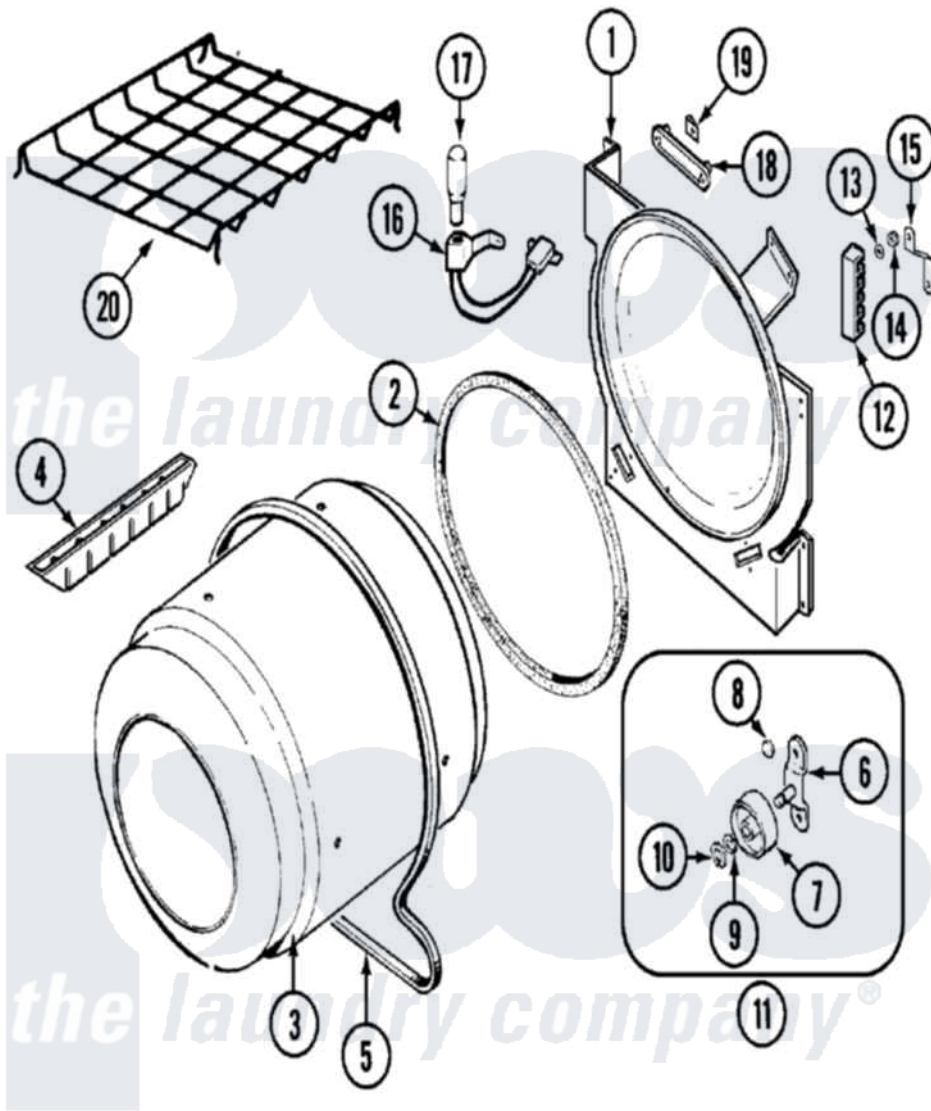

Maytag PYE3360AYW 08 - TUMBLER

Maytag Residential Maytag PYE3360AYW Dryer Parts Parts Diagram 08 - TUMBLER
 Click on the part number to view part

| Item | Original Part Number | Replaced By | Status | Part Description |
|------|--------------------------|--------------------------|---------------|--------------------------------|
| 1 | 25-7733 | 681414 | | Screw, 10AB X 1/2 |
| " | LA-1054 | | | Dryer Bulkhead Kit |
| 2 | 53-0281 | 31001747 | | Seal Assembly |
| 3 | 53-1250 | | | Cylinder |
| 4 | 25-7759 | 3196164 | | Screw |
| " | Y02100002 | | Not Available | BAFFLE (WHT) |
| 5 | 31531589 | 341241 | | Belt |
| 6 | 25-7101 | 3351614 | | Screw, Gearcase Cover Mounting |
| " | 53-0197 | | | Support Assembly-Cylinder Rear |
| 7 | 31001096 | | | Roller |
| 8 | 25-7813 | | | Spacer |
| 9 | 25-7814 | | | Washer |
| 10 | 25-7854 | | | Ring, Retaining |
| 11 | LA-1008 | | | Rr Roller Kit |
| 12 | 53-1518 | | | Block, Terminal |

| | | | |
|----|--------------------------|--------------------------|---------------------|
| " | 25-7952 | 3400074 | Screw |
| 13 | 25-3122 | | Washer, Flat |
| 14 | 25-0027 | 112432 | Nut |
| 15 | 53-0965 | | Not Available |
| | | | STRAP, GROUND |
| 16 | 53-1580 | | Receptacle Assembly |
| " | 25-3457 | | Screw, Sems |
| 17 | 53-0570 | A3167501 | Lamp Oven, Int. |
| 18 | 53-0174 | | Lens, Bulb |
| 19 | 25-3562 | 3195558 | Nut |
| 20 | 21001495 | | Rack, Drying |