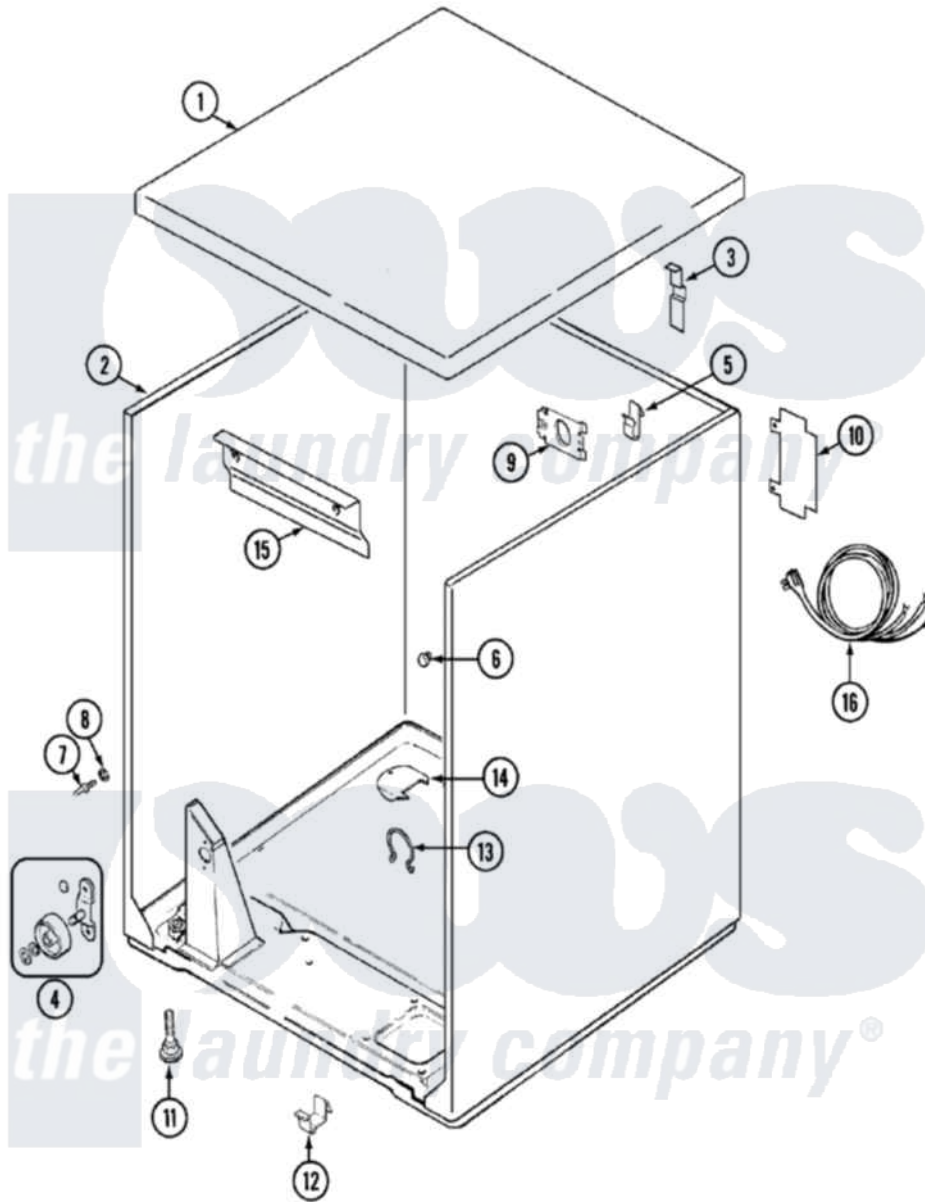

# Maytag PYE4500AYQ 01 - CABINET

Maytag [Residential Maytag PYE4500AYQ Dryer Parts](#) Parts Diagram 01 - CABINET  
 Click on the part number to view part

Item	Original Part Number	Replaced By	Status	Part Description
1	<a href="#">31001220</a>			Damper, Cabinet
"	<a href="#">31001477</a>			Top, Cabinet
2	31001481	<a href="#">31001715</a>		Cabinet And Base Assembly
3	<a href="#">63-5712</a>			Hinge, Cabinet Top
"	25-3092	<a href="#">90767</a>		Screw, 8A X 3/8 HeX Washer Head Tapping
4	LA-1007	<a href="#">12002126</a>		Reinforcement Brace/Glide Kit
"	<a href="#">LA-1008</a>			Rr Roller Kit
5	<a href="#">25-3034</a>			Clip, Wiring
6	<a href="#">33-2653</a>			Bumper, Cabinet
7	<a href="#">53-0643</a>			Pin, Locator
8	<a href="#">53-0200</a>			Sleeve, Locator Pin
"	25-0224	<a href="#">3400029</a>		Nut, Adapter Plate
10	<a href="#">53-0284</a>			Cover, Terminal
"	25-7857	<a href="#">90767</a>		Screw, 8A X 3/8 HeX Washer Head Tapping
11	63-5519		Not Available	LEG, LEVELING

12	<a href="#">53-0120</a>		Clip, Front Panel
13	25-7027	<a href="#">16515</a>	Clip
14	25-7741	<a href="#">W10116760</a>	Screw
"	<a href="#">53-1921</a>		Shield, Wiring
15	<a href="#">53-0133</a>		Shield, Heat
"	<a href="#">25-3457</a>		Screw, Sems