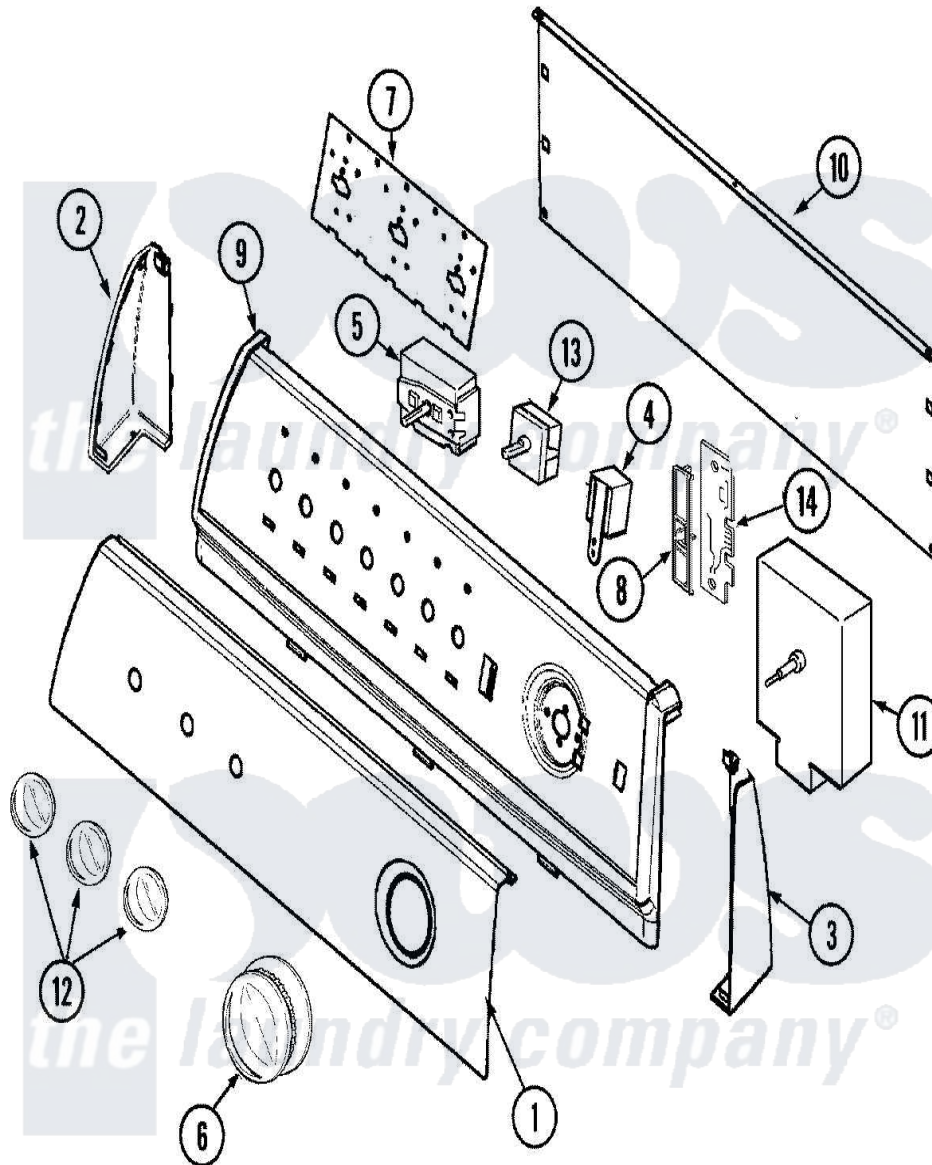

Maytag PYE4500AYQ 02 - CONTROL PANEL

Maytag [Residential Maytag PYE4500AYQ Dryer Parts](#) Parts Diagram 02 - CONTROL PANEL
 Click on the part number to view part

Item	Original Part Number	Replaced By	Status	Part Description
1	31001504			Panel, Control
2	21001818			End Cap
"	25-3092	90767		Screw, 8A X 3/8 HeX Washer Head Tapping
3	21001819			End Cap
"	25-3092	90767		Screw, 8A X 3/8 HeX Washer Head Tapping
4	31001397			Buzzer
5	31001483			Resistor Assembly Temperature
"	31001398	31001447		Switch, Temperature
"	25-3092	90767		Screw, 8A X 3/8 HeX Washer Head Tapping
6	31001506			Knob/Skirt, Timer
7	21001603			Shield, Control
8	31001507			Bracket, Circuit Board
9	31001505			Frame
10	25-3092	90767		Screw, 8A X 3/8 HeX Washer

10	25-3092	90767	Head Tapping
"	21001527		Shield, Rear
"	25-3457		Screw, Sems
11	25-3092	90767	Screw, 8A X 3/8 HeX Washer Head Tapping
"	31001513		Timer
12	21001824	21001772	Knob, Selector
13	25-3092	90767	Screw, 8A X 3/8 HeX Washer Head Tapping
"	31001190		Switch, Two Position Rotary
14	33001212		Board, Control-Moisture Sensor
15	31001498	Not Available	MANUAL, USE & CARE
16	12002417		Wire Kit
"	31001508		Harness, Wire