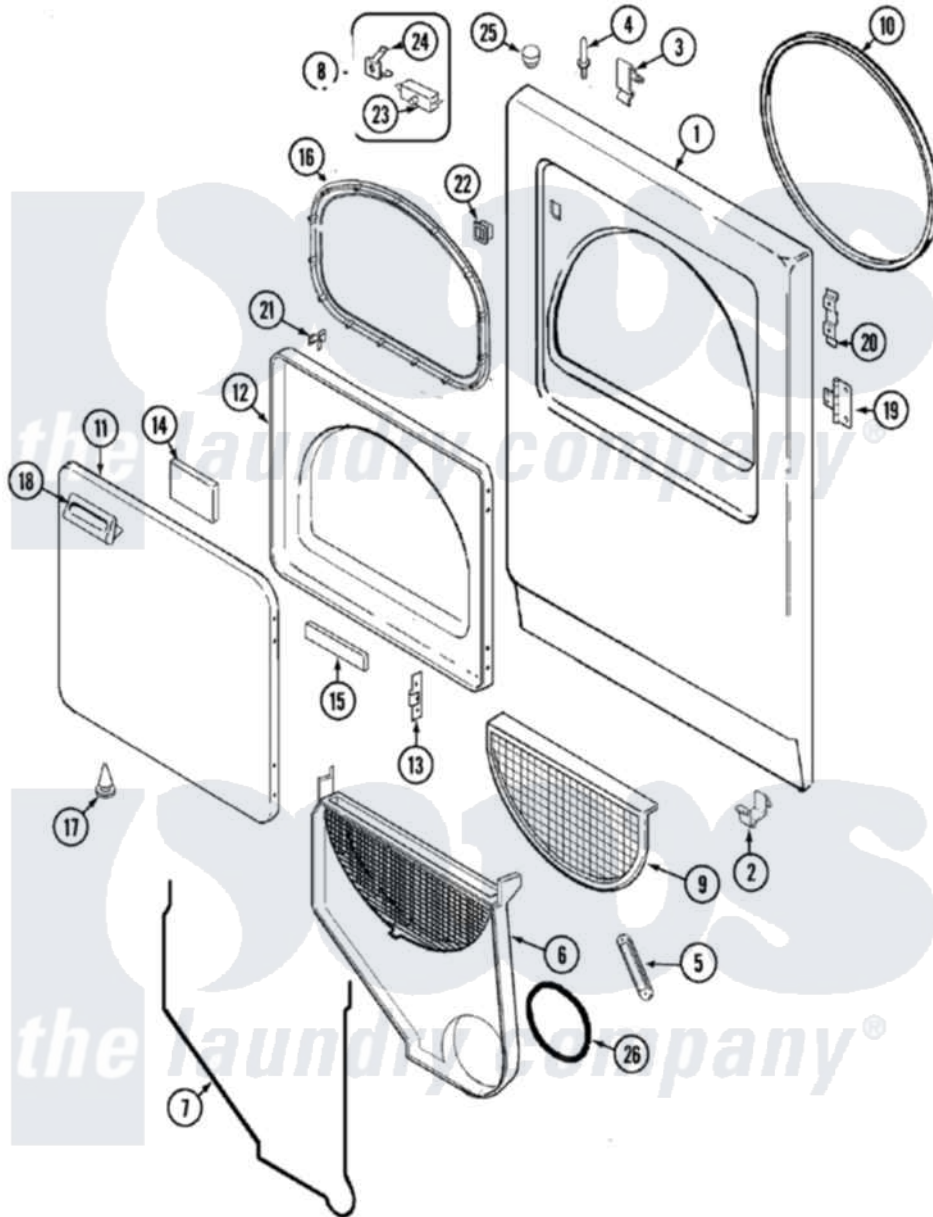

# Maytag PYE4500AYQ 03 - DOOR

Maytag Residential Maytag PYE4500AYQ Dryer Parts Parts Diagram 03 - DOOR  
 Click on the part number to view part

Item	Original Part Number	Replaced By	Status	Part Description
1	<a href="#">31001480</a>			Panel, Front
2	<a href="#">53-0120</a>			Clip, Front Panel
3	<a href="#">25-7220</a>			Clip, Cabinet Top
4	25-0224	<a href="#">3400029</a>		Nut, Adapter Plate
"	<a href="#">53-0200</a>			Sleeve, Locator Pin
"	<a href="#">53-0643</a>			Pin, Locator
5	<a href="#">33001809</a>			Sensor Bar Assembly
6	25-7810	<a href="#">415013-35</a>		Screw
"	31001502	<a href="#">12001324</a>		Duct Kit, Collector
7	<a href="#">53-0204</a>			Seal
8	<a href="#">LA-1005</a>			Switch Kit
9	<a href="#">53-0918</a>			Filter, Lint
10	53-0281	<a href="#">31001747</a>		Seal Assembly
11	25-7752	<a href="#">3196169</a>		Screw, Element
"	<a href="#">31001478</a>			Panel, Outer Door
12	<a href="#">31001479</a>			Panel, Inner Door

13	<a href="#">53-0119</a>		Clip, Hinge
14	<a href="#">53-1490</a>		Door Pad
"	<a href="#">21001281</a>		Damper, Sound Pad
15	<a href="#">53-1491</a>		Door Pad
16	53-0648	<a href="#">31001529</a>	Seal, Door
17	<a href="#">25-7889</a>		Plug Button
18	25-7810	<a href="#">415013-35</a>	Screw
"	<a href="#">31001482</a>		Handle, Door
19	<a href="#">53-1492</a>		Hinge, Dryer Door
"	<a href="#">25-7809</a>		Screw, No.6-20 1/2 Flthd Torx
20	53-0121	Not Available	TWIN NUT
21	53-2364	<a href="#">LA-1003</a>	Door Catch Kit
"	<a href="#">LA-1003</a>		Door Catch Kit
22	53-0187	<a href="#">LA-1003</a>	Door Catch Kit
23	<a href="#">53-0148</a>		Switch, Door
24	63-5990	<a href="#">31001319</a>	Clip, Switch
25	<a href="#">33-2653</a>		Bumper, Cabinet
26	31001280	<a href="#">12001324</a>	Duct Kit, Collector