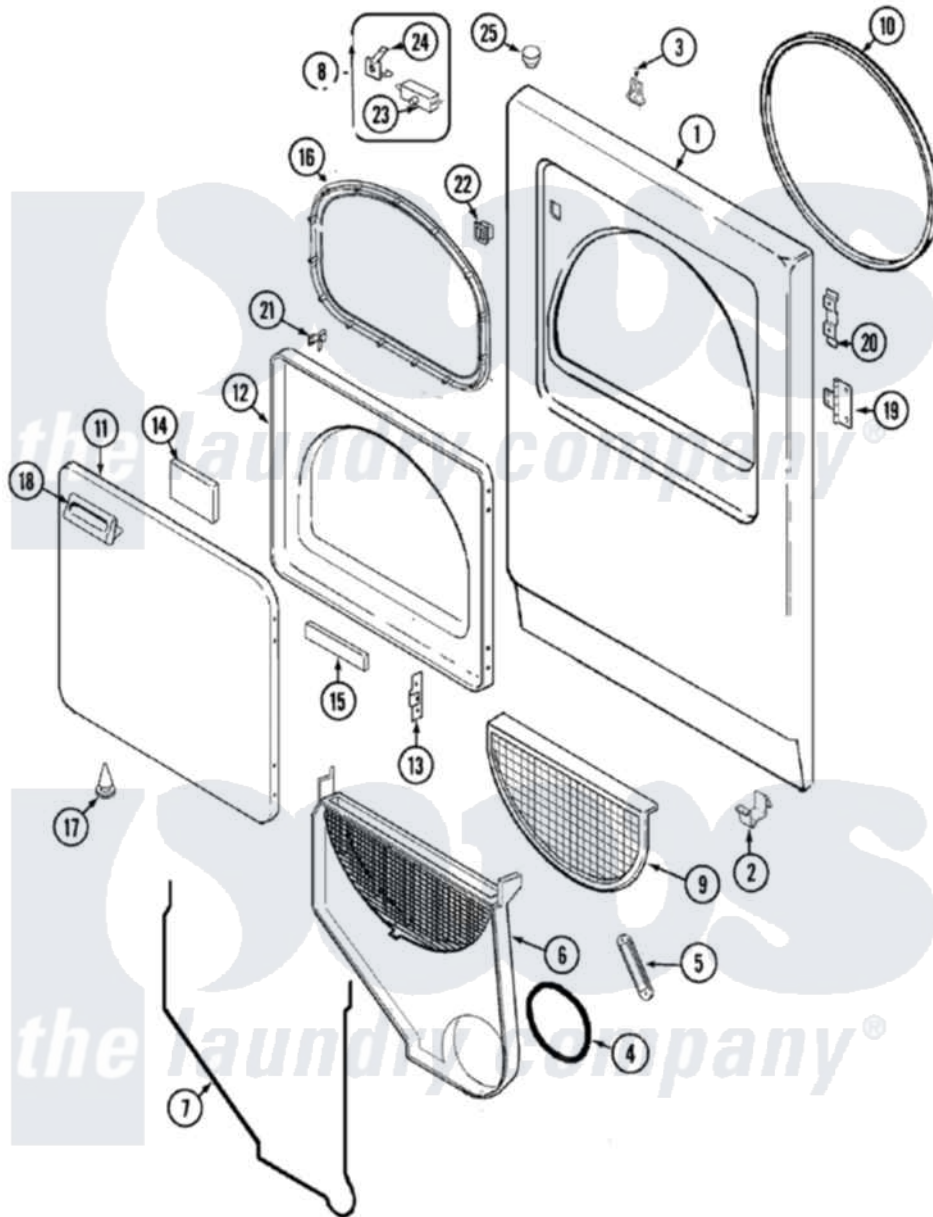

Maytag PYE4500AYQ 04 - DOOR (SERIES 11)

Maytag Residential Maytag PYE4500AYQ Dryer Parts Parts Diagram 04 - DOOR (SERIES 11)
 Click on the part number to view part

| Item | Original Part Number | Replaced By | Status | Part Description |
|------|--------------------------|---------------------------|--------|---------------------|
| 1 | 31001480 | | | Panel, Front |
| 2 | 53-0120 | | | Clip, Front Panel |
| 3 | 31001526 | | | Lock, Top |
| 4 | 53-0203 | 12001324 | | Duct Kit, Collector |
| 5 | 33001809 | | | Sensor Bar Assembly |
| 6 | 12001324 | | | Duct Kit, Collector |
| " | 25-7810 | 415013-35 | | Screw |
| 7 | 53-0204 | | | Seal |
| 8 | LA-1005 | | | Switch Kit |
| 9 | 53-0918 | | | Filter, Lint |
| 10 | 53-0281 | 31001747 | | Seal Assembly |
| 11 | 31001478 | | | Panel, Outer Door |
| " | 25-7770 | 3196169 | | Screw, Element |
| 12 | 31001479 | | | Panel, Inner Door |
| 13 | 53-0119 | | | Clip, Hinge |
| 14 | 53-1490 | | | Door Pad |

| | | | |
|----|--------------------------|---------------------------|-------------------------------|
| 15 | 53-1491 | | Door Pad |
| 16 | 53-0648 | 31001529 | Seal, Door |
| 17 | 25-7889 | | Plug Button |
| 18 | 31001482 | | Handle, Door |
| " | 25-7810 | 415013-35 | Screw |
| 19 | 53-1492 | | Hinge, Dryer Door |
| " | 25-7809 | | Screw, No.6-20 1/2 Flthd Torx |
| 20 | 53-0121 | Not Available | TWIN NUT |
| 21 | 53-2364 | LA-1003 | Door Catch Kit |
| 22 | 53-0187 | LA-1003 | Door Catch Kit |
| 23 | 53-0147 | 53-0148 | Switch, Door |
| 24 | 63-5990 | 31001319 | Clip, Switch |
| 25 | 33-2653 | | Bumper, Cabinet |