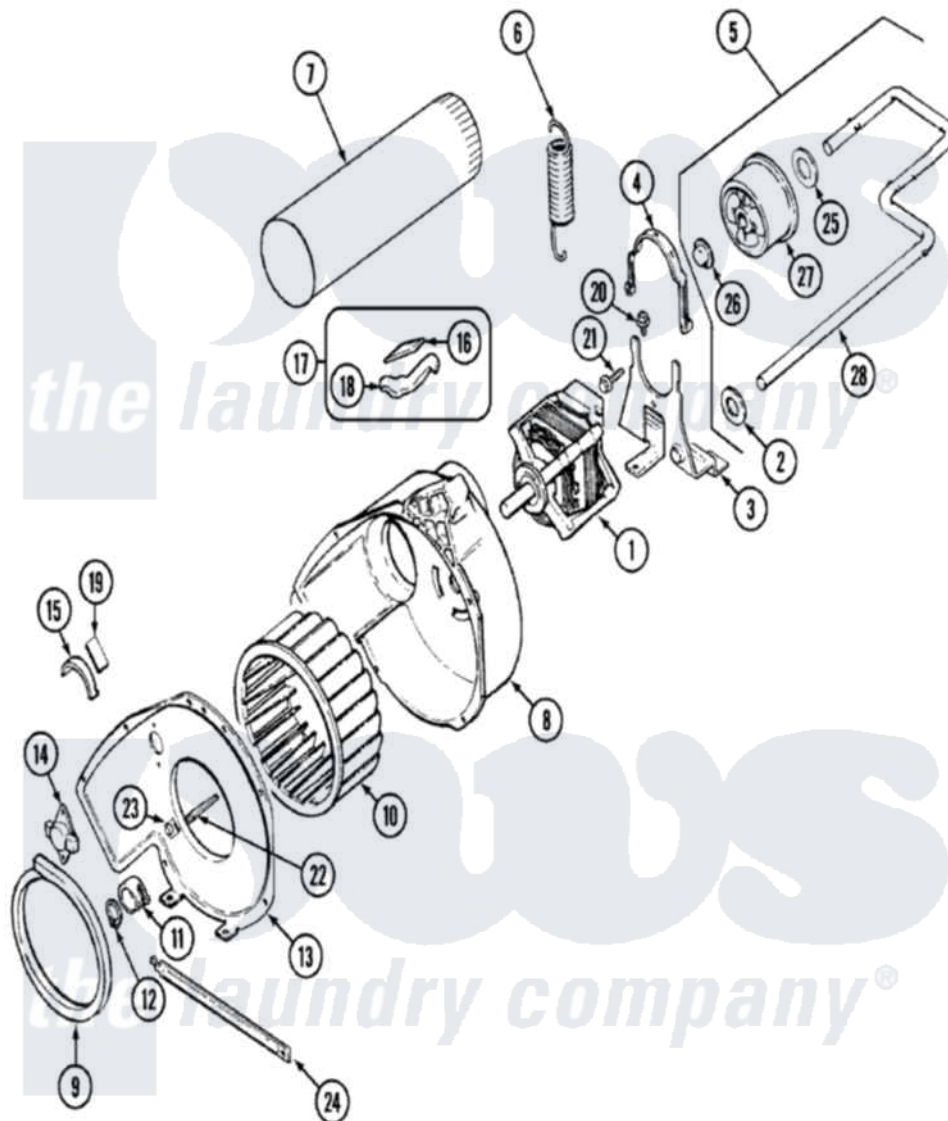

# Maytag PYE4500AYQ 05 - MOTOR & DRIVE

Maytag Residential Maytag PYE4500AYQ Dryer Parts Parts Diagram 05 - MOTOR & DRIVE  
 Click on the part number to view part

Item	Original Part Number	Replaced By	Status	Part Description
1	31001473	<a href="#">W10410996</a>		Motor-Drve
"	53-0932	<a href="#">31001535</a>		Pulley, Motor
2	<a href="#">25-7815</a>			Washer
3	25-7732	<a href="#">681414</a>		Screw, 10AB X 1/2
"	53-1932	<a href="#">31001570</a>		Bracket, Motor
4	53-0214	<a href="#">660658</a>		Clamp, Motor Mounting 343481 685441
5	<a href="#">53-2287</a>			Idler Assembly
6	<a href="#">31001465</a>			Spring, Idler
7	25-2134	<a href="#">W10116760</a>		Screw
"	<a href="#">53-0134</a>			Duct, Exhaust
8	<a href="#">53-1801</a>			Housing, Blower
9	53-0203	<a href="#">12001324</a>		Duct Kit, Collector
10	<a href="#">31001317</a>			Wheel, Blower
11	25-7823	<a href="#">312967</a>		Clamp, Blower Housing
12	<a href="#">25-7855</a>			Ring, Retaining
13	25-7435	<a href="#">33002917</a>		Screw, No.10-16

"	<a href="#">53-1934</a>		Cover, Blower Housing
14	<a href="#">31001192</a>		Thermostat, Control
"	25-2134	<a href="#">W10116760</a>	Screw
15	53-2273	<a href="#">31001470</a>	Glide, Tumbler
16	53-0724	<a href="#">31001356</a>	Pad, Glide
17	<a href="#">LA-1006</a>		Glide Kit, Tumbler
18	53-2272	<a href="#">31001469</a>	Glide, Tumbler
19	53-1684	<a href="#">31001356</a>	Pad, Glide
20	25-7963	<a href="#">31001571</a>	Screw, 10-24 x 0700 Hxwshrd Ty
21	<a href="#">25-7674</a>		Screw
22	<a href="#">53-1026</a>		Guide, Vane Inlet
23	<a href="#">25-3457</a>		Screw, Sems
24	<a href="#">53-1625</a>		Brace, Tumbler Support
25	<a href="#">25-7815</a>		Washer
26	<a href="#">25-7957</a>		Pushnut
27	53-1628	<a href="#">31001344</a>	Pulley, Idler
28	53-2250	<a href="#">53-2287</a>	Idler Assembly