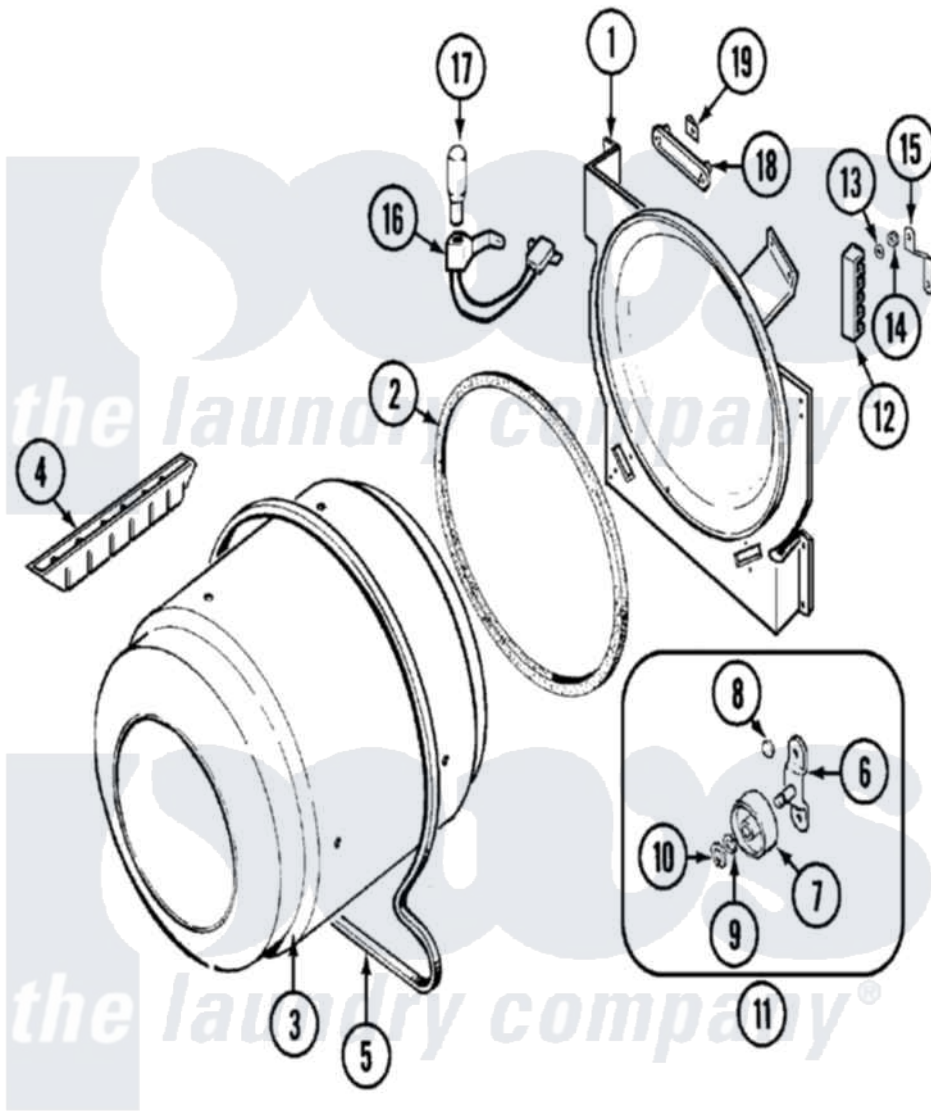

Maytag PYE4500AYQ 06 - TUMBLER

Maytag [Residential Maytag PYE4500AYQ Dryer Parts](#) Parts Diagram 06 - TUMBLER
 Click on the part number to view part

Item	Original Part Number	Replaced By	Status	Part Description
1	25-7733	681414		Screw, 10AB X 1/2
"	LA-1054			Dryer Bulkhead Kit
2	53-0281	31001747		Seal Assembly
3	53-1250			Cylinder
4	25-7759	3196164		Screw
"	Y02100002		Not Available	BAFFLE (WHT)
5	31531589	341241		Belt
6	25-7101	3351614		Screw, Gearcase Cover Mounting
"	53-0197			Support Assembly-Cylinder Rear
7	31001096			Roller
8	25-7813			Spacer
9	25-7814			Washer
10	25-7854			Ring, Retaining
11	LA-1008			Rr Roller Kit
12	53-1518			Block, Terminal

"	25-7952	3400074	Screw
13	25-3122		Washer, Flat
14	25-0027	112432	Nut
15	53-0965		Not Available STRAP, GROUND
16	53-1580		Receptacle Assembly
"	25-3457		Screw, Sems
17	53-0570	A3167501	Lamp Oven, Int.
18	53-0174		Lens, Bulb
19	25-3562	3195558	Nut