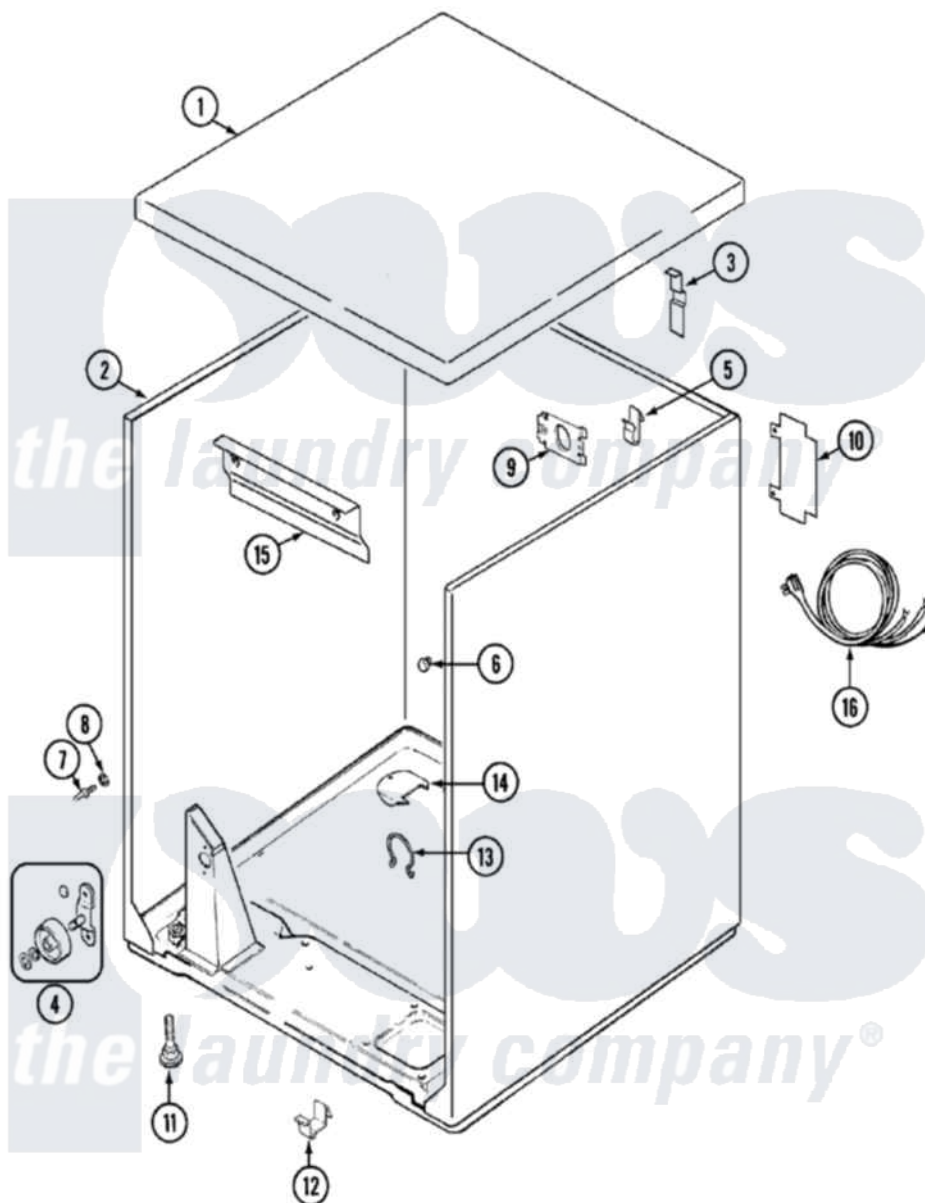

Maytag PYE4500AYW 01 - CABINET

Maytag [Residential Maytag PYE4500AYW Dryer Parts](#) Parts Diagram 01 - CABINET
 Click on the part number to view part

Item	Original Part Number	Replaced By	Status	Part Description
1	31001423			Top, Cabinet
"	31001220			Damper, Cabinet
2	53-2559	31001714		Cabinet And Base Assembly
3	63-5712			Hinge, Cabinet Top
"	25-3092	90767		Screw, 8A X 3/8 HeX Washer Head Tapping
4	LA-1007	12002126		Reinforcement Brace/Glide Kit
"	LA-1008			Rr Roller Kit
5	25-3034			Clip, Wiring
6	33-2653			Bumper, Cabinet
7	53-0643			Pin, Locator
8	53-0200			Sleeve, Locator Pin
"	25-0224	3400029		Nut, Adapter Plate
10	53-0284			Cover, Terminal
"	25-7857	90767		Screw, 8A X 3/8 HeX Washer Head Tapping
11	63-5519		Not Available	LEG, LEVELING

12	53-0120		Clip, Front Panel
13	25-7027	16515	Clip
14	25-7741	W10116760	Screw
"	53-1921		Shield, Wiring
15	25-3457		Screw, Sems
"	53-0133		Shield, Heat