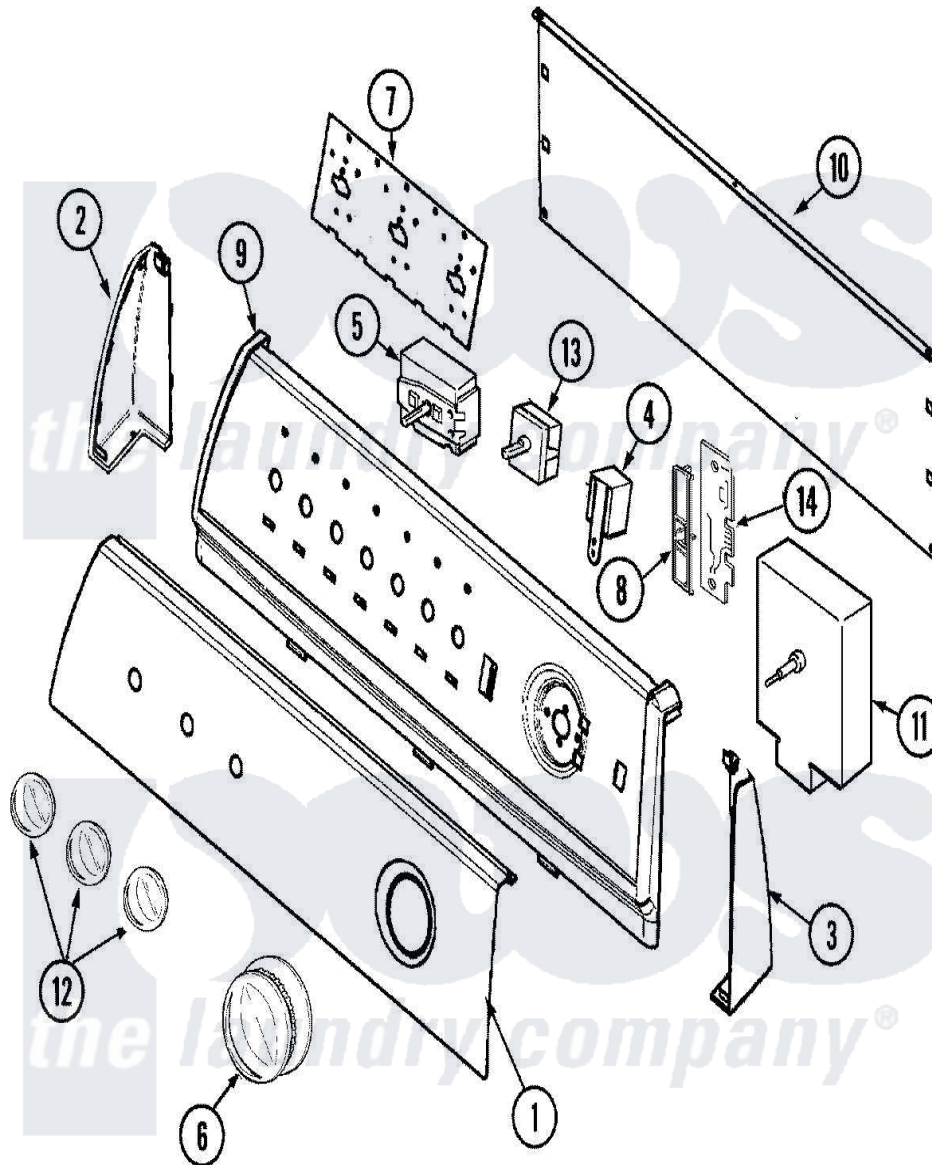

Maytag PYE4500AYW 02 - CONTROL PANEL

Maytag [Residential Maytag PYE4500AYW Dryer Parts](#) Parts Diagram 02 - CONTROL PANEL
 Click on the part number to view part

Item	Original Part Number	Replaced By	Status	Part Description
1	31001503			Panel, Control
2	21001519			Endcap
"	25-3092	90767		Screw, 8A X 3/8 HeX Washer Head Tapping
3	21001523			Endcap
"	25-3092	90767		Screw, 8A X 3/8 HeX Washer Head Tapping
4	31001397			Buzzer
5	25-3092	90767		Screw, 8A X 3/8 HeX Washer Head Tapping
"	31001398	31001447		Switch, Temperature
"	31001483			Resistor Assembly Temperature
6	31001385	37001184		Timer Knob And Skirt Assembly
7	21001603			Shield, Control
8	31001507			Bracket, Circuit Board
9	21001604		Not Available	FRAME, CONTROL PANEL (WHT)

10	25-3457		Screw, Sems
"	21001527		Shield, Rear
"	25-3092	90767	Screw, 8A X 3/8 HeX Washer Head Tapping
11	25-3092	90767	Screw, 8A X 3/8 HeX Washer Head Tapping
"	31001513		Timer
12	21001525	21002196	Knob-Selector
13	31001190		Switch, Two Position Rotary
"	25-3092	90767	Screw, 8A X 3/8 HeX Washer Head Tapping
14	33001212		Board, Control-Moisture Sensor
15	31001498	Not Available	MANUAL, USE & CARE
16	12002417		Wire Kit
"	31001508		Harness, Wire