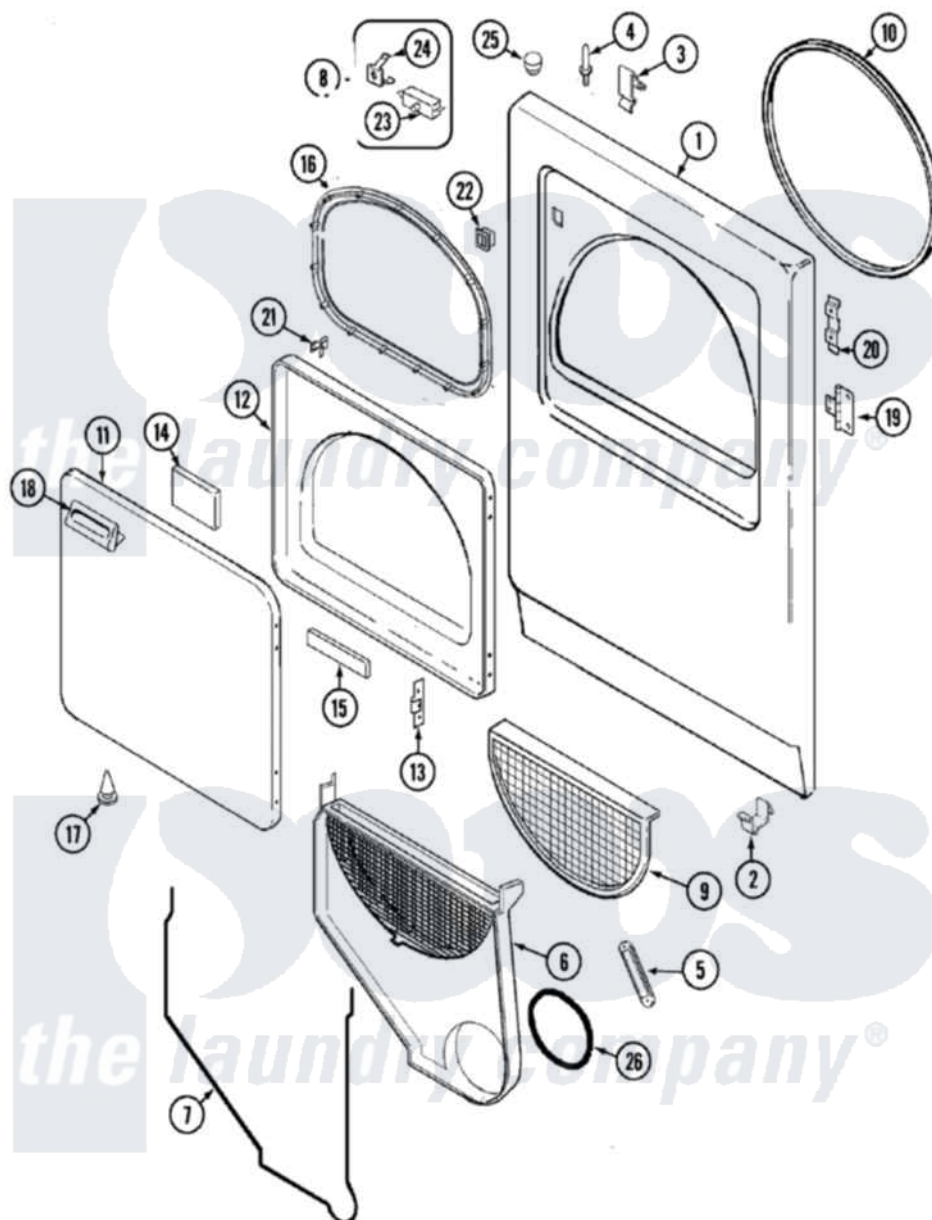

Maytag PYE4500AYW 03 - DOOR

Maytag [Residential Maytag PYE4500AYW Dryer Parts](#) Parts Diagram 03 - DOOR
 Click on the part number to view part

Item	Original Part Number	Replaced By	Status	Part Description
1	53-0726	31001771		Panel, Front
2	53-0120			Clip, Front Panel
3	25-7220			Clip, Cabinet Top
4	53-0200			Sleeve, Locator Pin
"	25-0224	3400029		Nut, Adapter Plate
"	53-0643			Pin, Locator
5	33001809			Sensor Bar Assembly
6	31001502	12001324		Duct Kit, Collector
"	25-7810	415013-35		Screw
7	53-0204			Seal
8	LA-1005			Switch Kit
9	53-0918			Filter, Lint
10	53-0281	31001747		Seal Assembly
11	53-0154			Panel, Outer Door
"	25-7752	3196169		Screw, Element
12	53-0912		Not Available	PANEL, INNER DOOR (WHT)

13	53-0119		Clip, Hinge
14	21001281		Damper, Sound Pad
"	53-1490		Door Pad
15	53-1491		Door Pad
16	53-0648	31001529	Seal, Door
17	25-7889		Plug Button
18	53-0927		Handle, Door
"	25-7810	415013-35	Screw
19	25-7809		Screw, No.6-20 1/2 Flthd Torx
"	53-1492		Hinge, Dryer Door
20	53-0121	Not Available	TWIN NUT
21	LA-1003		Door Catch Kit
"	53-2364	LA-1003	Door Catch Kit
22	53-0187	LA-1003	Door Catch Kit
23	53-0148		Switch, Door
24	63-5990	31001319	Clip, Switch
25	33-2653		Bumper, Cabinet
26	31001280	12001324	Duct Kit, Collector