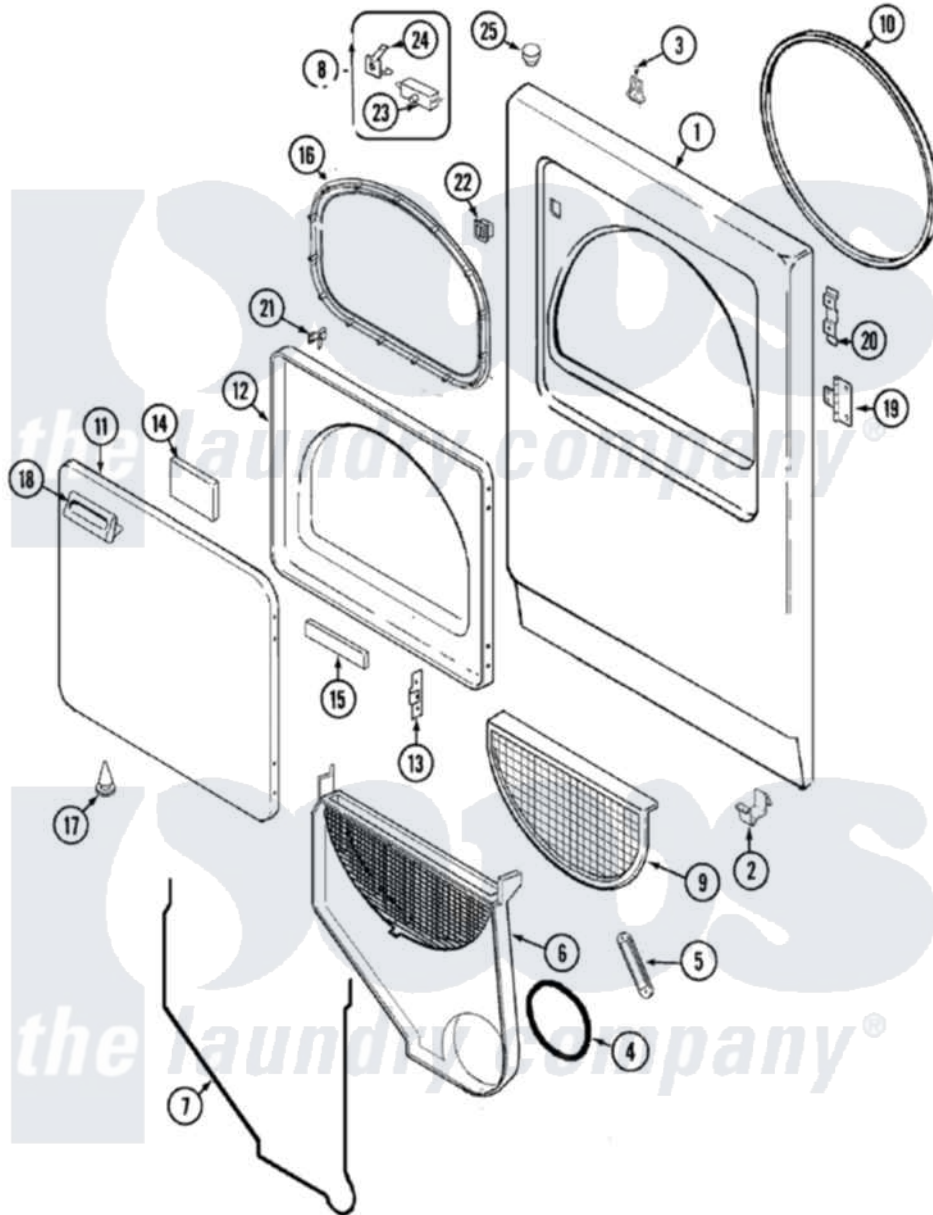

# Maytag PYE4500AYW 04 - DOOR (SERIES 11)

Maytag Residential Maytag PYE4500AYW Dryer Parts Parts Diagram 04 - DOOR (SERIES 11)  
 Click on the part number to view part

Item	Original Part Number	Replaced By	Status	Part Description
1	53-0726	<a href="#">31001771</a>		Panel, Front
2	<a href="#">53-0120</a>			Clip, Front Panel
3	<a href="#">31001526</a>			Lock, Top
4	53-0203	<a href="#">12001324</a>		Duct Kit, Collector
5	<a href="#">33001809</a>			Sensor Bar Assembly
6	25-7810	<a href="#">415013-35</a>		Screw
"	<a href="#">12001324</a>			Duct Kit, Collector
7	<a href="#">53-0204</a>			Seal
8	<a href="#">LA-1005</a>			Switch Kit
9	<a href="#">53-0918</a>			Filter, Lint
10	53-0281	<a href="#">31001747</a>		Seal Assembly
11	25-7770	<a href="#">3196169</a>		Screw, Element
"	<a href="#">53-0154</a>			Panel, Outer Door
12	53-0912		Not Available	PANEL, INNER DOOR (WHT)
13	<a href="#">53-0119</a>			Clip, Hinge
14	<a href="#">53-1490</a>			Door Pad

15	<a href="#">53-1491</a>		Door Pad
16	53-0648	<a href="#">31001529</a>	Seal, Door
17	<a href="#">25-7889</a>		Plug Button
18	<a href="#">53-0927</a>		Handle, Door
"	25-7810	<a href="#">415013-35</a>	Screw
19	<a href="#">25-7809</a>		Screw, No.6-20 1/2 Flthd Torx
"	<a href="#">53-1492</a>		Hinge, Dryer Door
20	53-0121	Not Available	TWIN NUT
21	53-2364	<a href="#">LA-1003</a>	Door Catch Kit
22	53-0187	<a href="#">LA-1003</a>	Door Catch Kit
23	53-0147	<a href="#">53-0148</a>	Switch, Door
24	63-5990	<a href="#">31001319</a>	Clip, Switch
25	<a href="#">33-2653</a>		Bumper, Cabinet