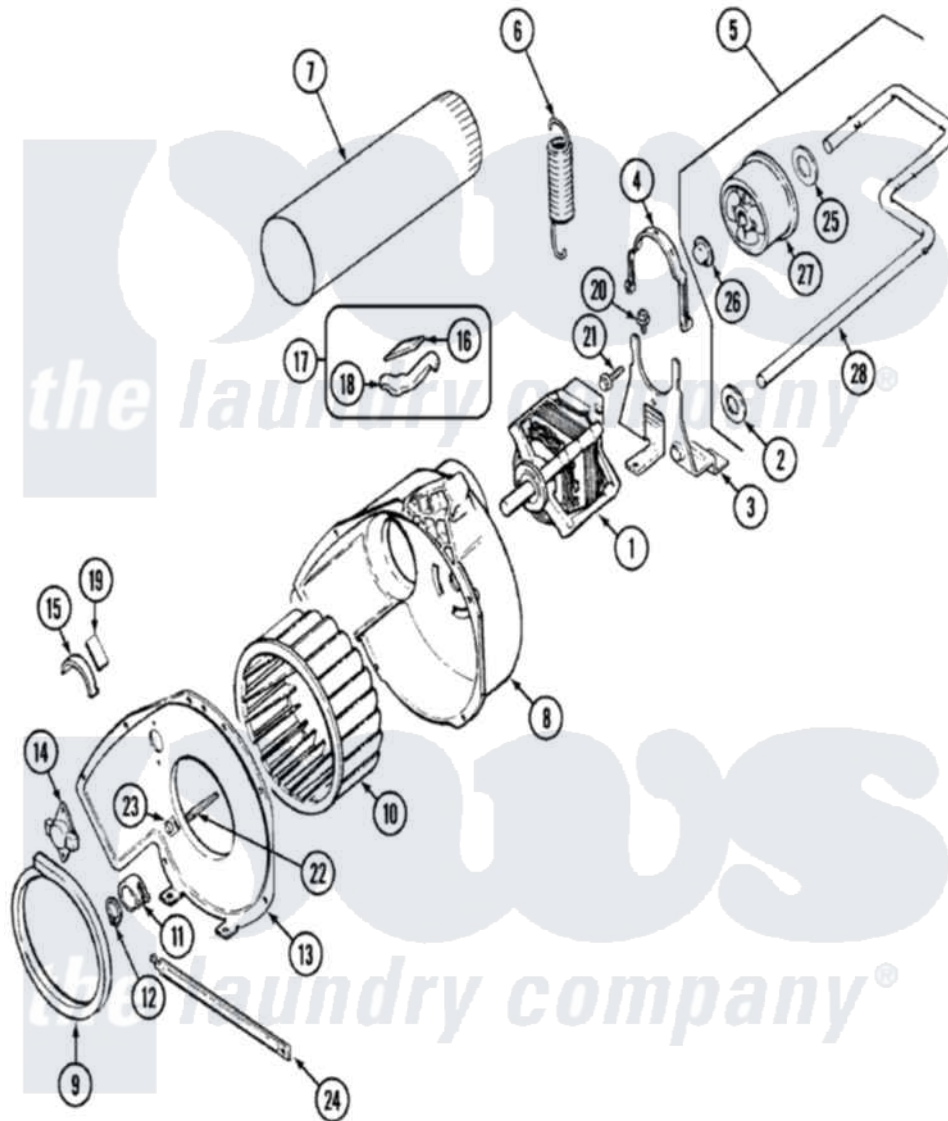

Maytag PYE4500AYW 06 - MOTOR & DRIVE

Maytag Residential Maytag PYE4500AYW Dryer Parts Parts Diagram 06 - MOTOR & DRIVE
 Click on the part number to view part

Item	Original Part Number	Replaced By	Status	Part Description
1	31001473	W10410996		Motor-Drve
"	53-0932	31001535		Pulley, Motor
2	25-7815			Washer
3	25-7732	681414		Screw, 10AB X 1/2
"	53-1932	31001570		Bracket, Motor
4	53-0214	660658		Clamp, Motor Mounting 343481 685441
5	53-2287			Idler Assembly
6	31001465			Spring, Idler
7	25-2134	W10116760		Screw
"	53-0134			Duct, Exhaust
8	53-1801			Housing, Blower
9	53-0203	12001324		Duct Kit, Collector
10	31001317			Wheel, Blower
11	25-7823	312967		Clamp, Blower Housing
12	25-7855			Ring, Retaining
13	25-7435	33002917		Screw, No.10-16

"	53-1934		Cover, Blower Housing
14	31001192		Thermostat, Control
"	25-2134	W10116760	Screw
15	53-2273	31001470	Glide, Tumbler
16	53-0724	31001356	Pad, Glide
17	LA-1006		Glide Kit, Tumbler
18	53-2272	31001469	Glide, Tumbler
19	53-1684	31001356	Pad, Glide
20	25-7963	31001571	Screw, 10-24 x 0700 Hxwshrd Ty
21	25-7674		Screw
22	53-1026		Guide, Vane Inlet
23	25-3457		Screw, Sems
24	53-1625		Brace, Tumbler Support
25	25-7815		Washer
26	25-7957		Pushnut
27	53-1628	31001344	Pulley, Idler
28	53-2250	53-2287	Idler Assembly