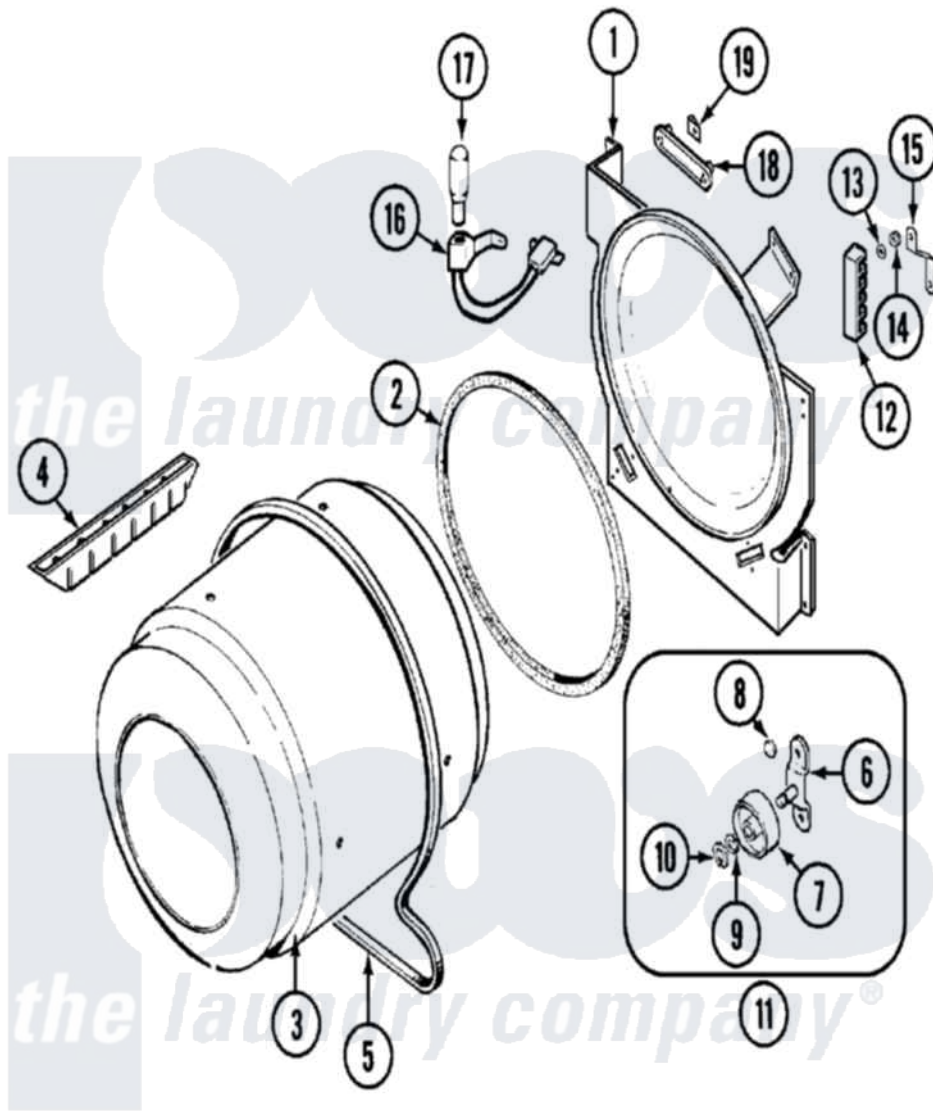

Maytag PYE4500AYW 07 - TUMBLER

Maytag Residential Maytag PYE4500AYW Dryer Parts Parts Diagram 07 - TUMBLER
 Click on the part number to view part

Item	Original Part Number	Replaced By	Status	Part Description
1	25-7733	681414		Screw, 10AB X 1/2
"	LA-1054			Dryer Bulkhead Kit
2	53-0281	31001747		Seal Assembly
3	53-1250			Cylinder
4	25-7759	3196164		Screw
"	Y02100002		Not Available	BAFFLE (WHT)
5	31531589	341241		Belt
6	25-7101	3351614		Screw, Gearcase Cover Mounting
"	53-0197			Support Assembly-Cylinder Rear
7	31001096			Roller
8	25-7813			Spacer
9	25-7814			Washer
10	25-7854			Ring, Retaining
11	LA-1008			Rr Roller Kit
12	53-1518			Block, Terminal

"	25-7952	3400074	Screw
13	25-3122		Washer, Flat
14	25-0027	112432	Nut
15	53-0965		Not Available STRAP, GROUND
16	53-1580		Receptacle Assembly
"	25-3457		Screw, Sems
17	53-0570	A3167501	Lamp Oven, Int.
18	53-0174		Lens, Bulb
19	25-3562	3195558	Nut