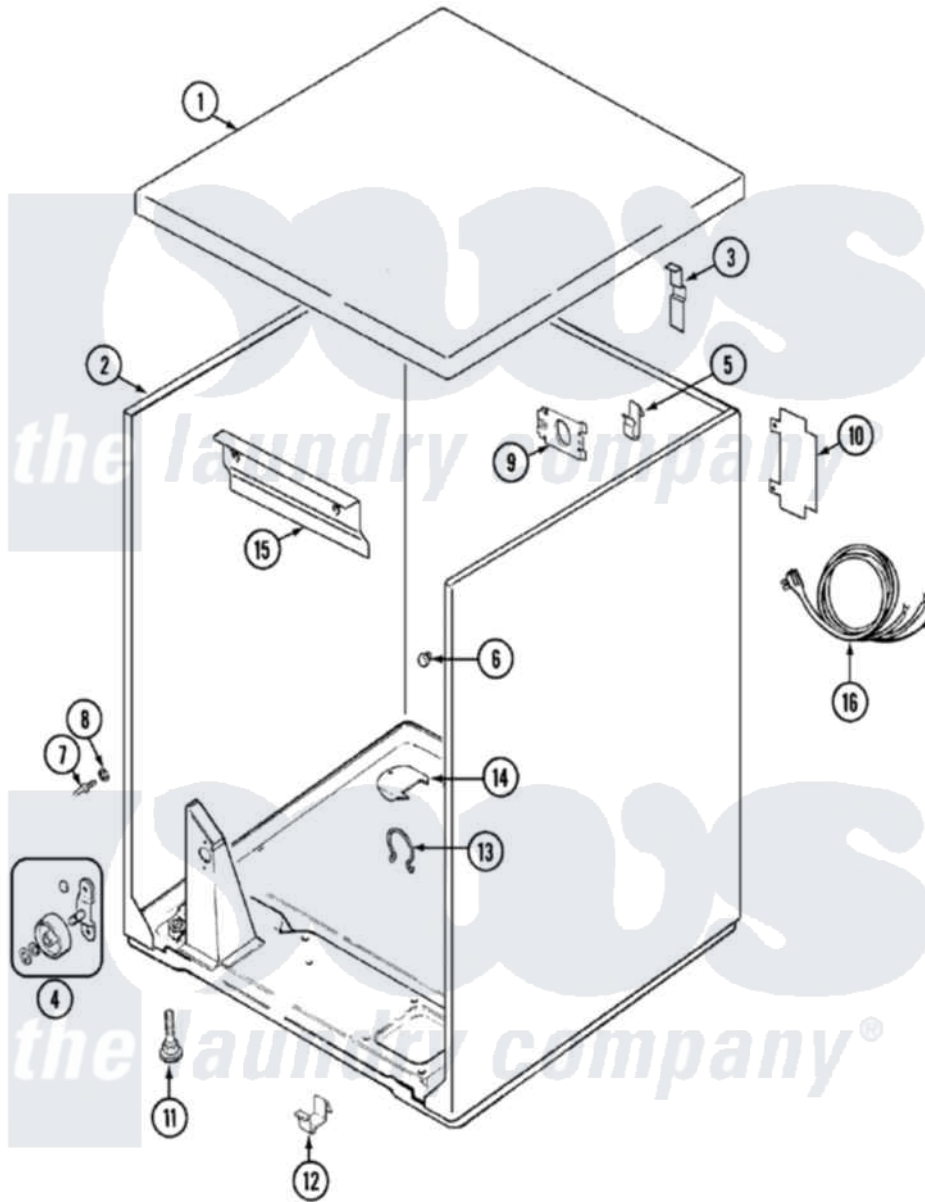

Maytag PYE4500AZW 01 - CABINET

Maytag [Residential Maytag PYE4500AZW Dryer Parts](#) Parts Diagram 01 - CABINET
 Click on the part number to view part

Item	Original Part Number	Replaced By	Status	Part Description
1	31001423			Top, Cabinet
"	31001220			Damper, Cabinet
2	53-2559	31001714		Cabinet And Base Assembly
3	63-5712			Hinge, Cabinet Top
"	25-3092	90767		Screw, 8A X 3/8 HeX Washer Head Tapping
4	LA-1007	12002126		Reinforcement Brace/Glide Kit
"	LA-1008			Rr Roller Kit
5	25-3034			Clip, Wiring
6	33-2653			Bumper, Cabinet
7	53-0643			Pin, Locator
8	53-0200			Sleeve, Locator Pin
"	25-0224	3400029		Nut, Adapter Plate
10	53-0284			Cover, Terminal
"	25-7857	90767		Screw, 8A X 3/8 HeX Washer Head Tapping
11	63-5519		Not Available	LEG, LEVELING

12	53-0120		Clip, Front Panel
13	25-7027	16515	Clip
14	25-7741	W10116760	Screw
"	53-1921		Shield, Wiring
15	53-0133		Shield, Heat
"	25-3457		Screw, Sems
16	31001019	Not Available	CORD, POWER