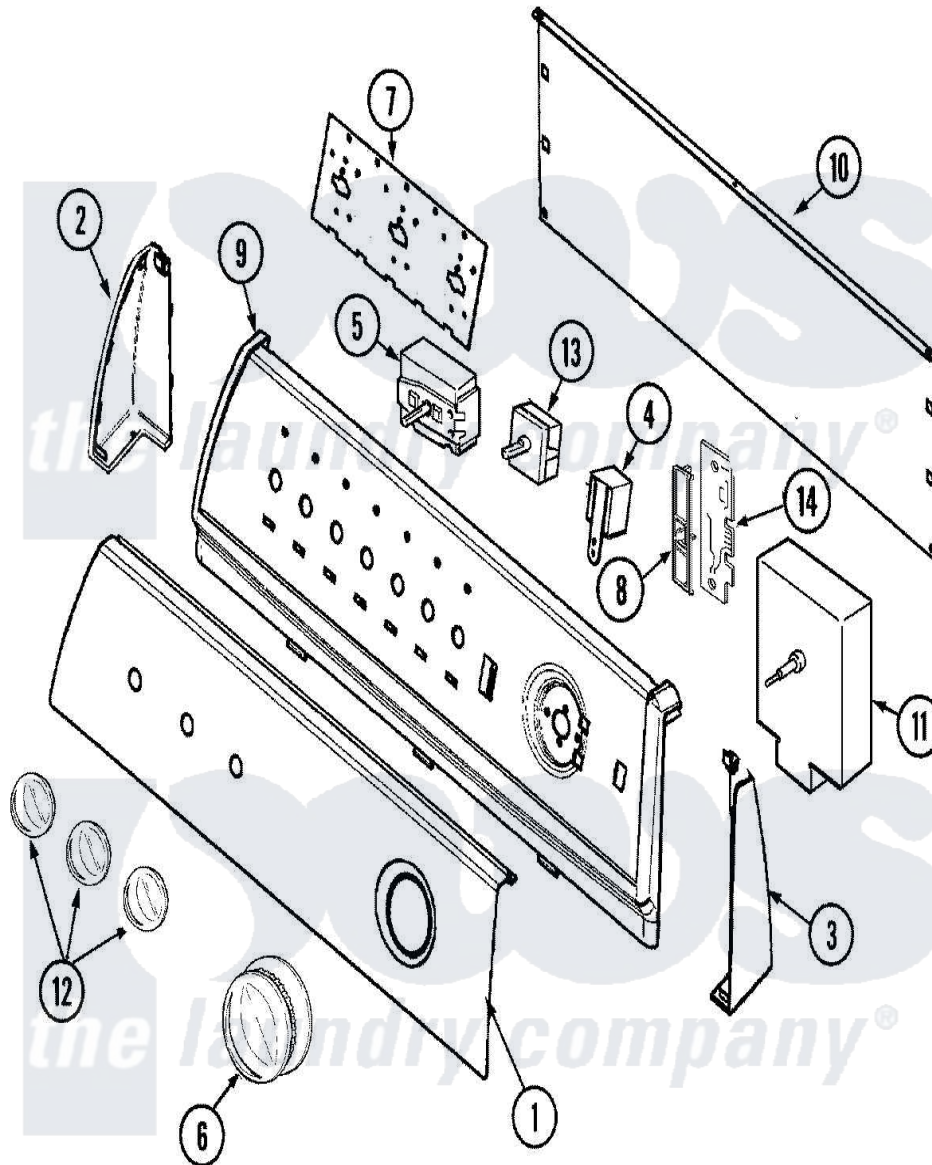

Maytag PYE4500AZW 02 - CONTROL PANEL

Maytag [Residential Maytag PYE4500AZW Dryer Parts](#) Parts Diagram 02 - CONTROL PANEL
 Click on the part number to view part

Item	Original Part Number	Replaced By	Status	Part Description
1	31001503			Panel, Control
2	21001519			Endcap
"	25-3092	90767		Screw, 8A X 3/8 HeX Washer Head Tapping
3	21001523			Endcap
"	25-3092	90767		Screw, 8A X 3/8 HeX Washer Head Tapping
4	31001397			Buzzer
5	25-3092	90767		Screw, 8A X 3/8 HeX Washer Head Tapping
"	31001398	31001447		Switch, Temperature
"	31001483			Resistor Assembly Temperature
6	31001385	37001184		Timer Knob And Skirt Assembly
7	21001603			Shield, Control
8	31001507			Bracket, Circuit Board
9	21001604		Not Available	FRAME, CONTROL PANEL (WHT)

10	25-3457		Screw, Sems
"	21001527		Shield, Rear
"	25-3092	90767	Screw, 8A X 3/8 HeX Washer Head Tapping
11	25-3092	90767	Screw, 8A X 3/8 HeX Washer Head Tapping
"	31001513		Timer
12	21001525	21002196	Knob-Selector
13	31001190		Switch, Two Position Rotary
"	25-3092	90767	Screw, 8A X 3/8 HeX Washer Head Tapping
14	33001212		Board, Control-Moisture Sensor
15	31001498	Not Available	MANUAL, USE & CARE
16	12002417		Wire Kit
"	31001510		Harness, Wire