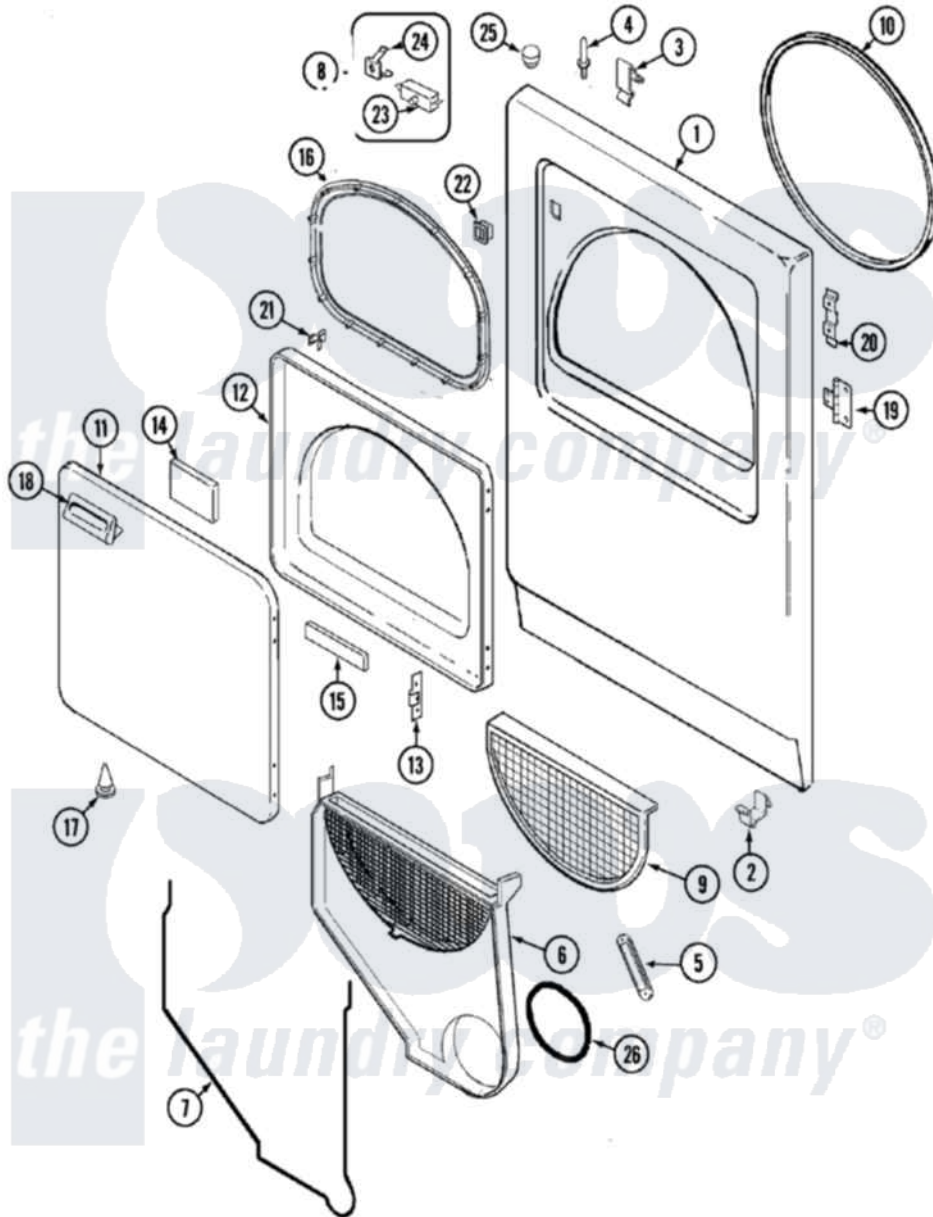

Maytag PYE4500AZW 03 - DOOR

Maytag Residential Maytag PYE4500AZW Dryer Parts Parts Diagram 03 - DOOR
 Click on the part number to view part

Item	Original Part Number	Replaced By	Status	Part Description
1	53-0726	31001771		Panel, Front
2	53-0120			Clip, Front Panel
3	25-7220			Clip, Cabinet Top
4	53-0200			Sleeve, Locator Pin
"	25-0224	3400029		Nut, Adapter Plate
"	53-0643			Pin, Locator
5	33001809			Sensor Bar Assembly
6	31001502	12001324		Duct Kit, Collector
"	25-7810	415013-35		Screw
7	53-0204			Seal
8	LA-1005			Switch Kit
9	53-0918			Filter, Lint
10	53-0281	31001747		Seal Assembly
11	53-0154			Panel, Outer Door
"	25-7752	3196169		Screw, Element
12	53-0912		Not Available	PANEL, INNER DOOR (WHT)

13	53-0119		Clip, Hinge
14	21001281		Damper, Sound Pad
"	53-1490		Door Pad
15	53-1491		Door Pad
16	53-0648	31001529	Seal, Door
17	25-7889		Plug Button
18	53-0927		Handle, Door
"	25-7810	415013-35	Screw
19	25-7809		Screw, No.6-20 1/2 Flthd Torx
"	53-1492		Hinge, Dryer Door
20	53-0121	Not Available	TWIN NUT
21	LA-1003		Door Catch Kit
"	53-2364	LA-1003	Door Catch Kit
22	53-0187	LA-1003	Door Catch Kit
23	53-0148		Switch, Door
24	63-5990	31001319	Clip, Switch
25	33-2653		Bumper, Cabinet
26	31001280	12001324	Duct Kit, Collector