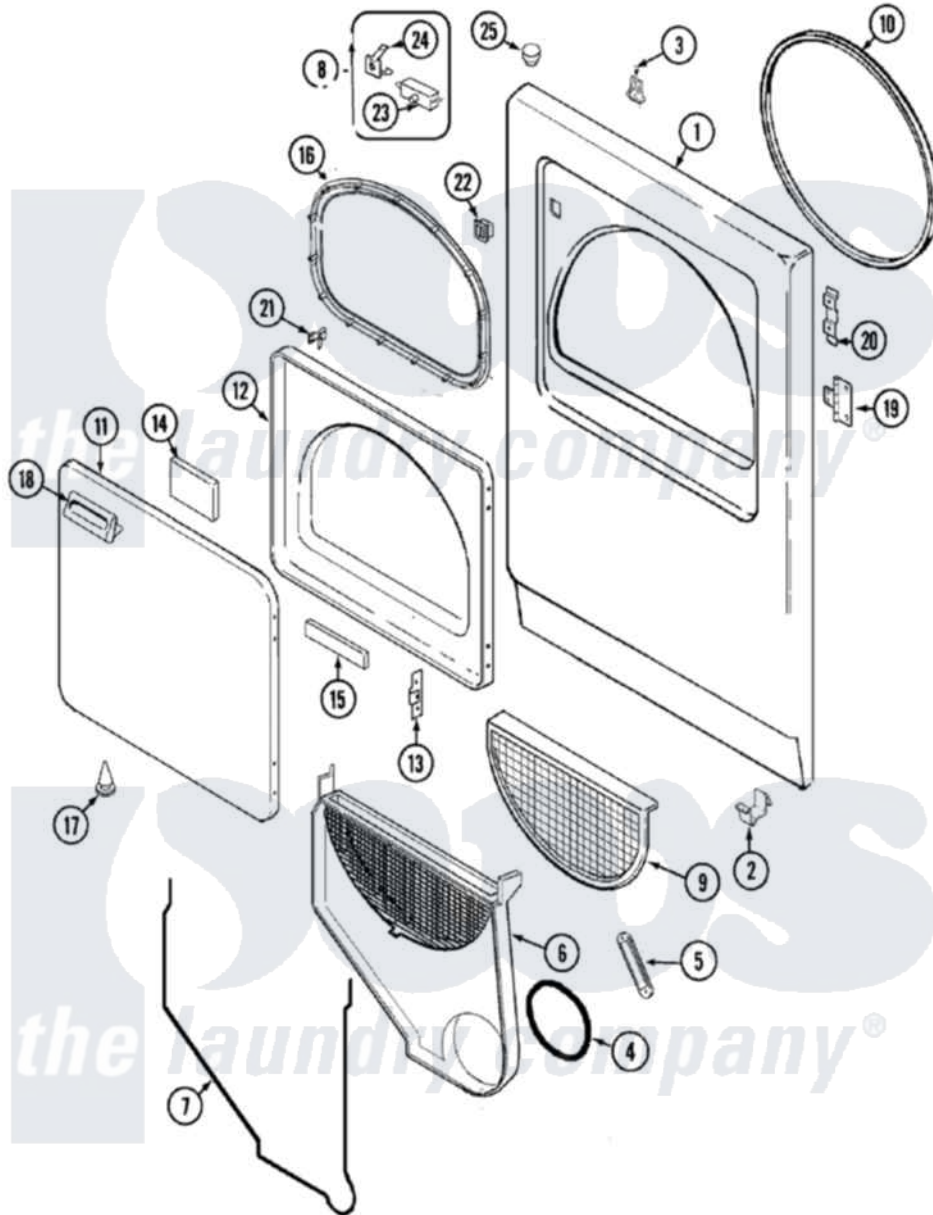

Maytag PYE4500AZW 04 - DOOR (SERIES 11)

Maytag Residential Maytag PYE4500AZW Dryer Parts Parts Diagram 04 - DOOR (SERIES 11)
 Click on the part number to view part

Item	Original Part Number	Replaced By	Status	Part Description
1	53-0726	31001771		Panel, Front
2	53-0120			Clip, Front Panel
3	31001526			Lock, Top
4	53-0203	12001324		Duct Kit, Collector
5	33001809			Sensor Bar Assembly
6	25-7810	415013-35		Screw
"	12001324			Duct Kit, Collector
7	53-0204			Seal
8	LA-1005			Switch Kit
9	53-0918			Filter, Lint
10	53-0281	31001747		Seal Assembly
11	25-7770	3196169		Screw, Element
"	53-0154			Panel, Outer Door
12	53-0912		Not Available	PANEL, INNER DOOR (WHT)
13	53-0119			Clip, Hinge
14	53-1490			Door Pad

15	53-1491		Door Pad
16	53-0648	31001529	Seal, Door
17	25-7889		Plug Button
18	53-0927		Handle, Door
"	25-7810	415013-35	Screw
19	25-7809		Screw, No.6-20 1/2 Flthd Torx
"	53-1492		Hinge, Dryer Door
20	53-0121	Not Available	TWIN NUT
21	53-2364	LA-1003	Door Catch Kit
22	53-0187	LA-1003	Door Catch Kit
23	53-0147	53-0148	Switch, Door
24	63-5990	31001319	Clip, Switch
25	33-2653		Bumper, Cabinet